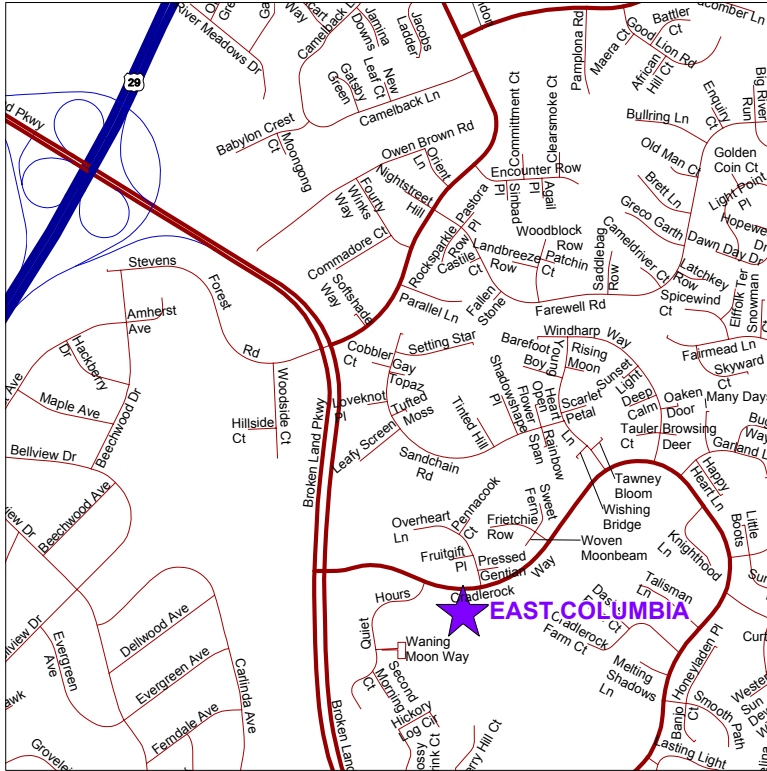

# Directions to East Columbia Branch Library

6600 Cradlerock Way  
Columbia, MD 21045

**From Route 29:**

Exit onto Broken Land Parkway towards Owen Brown.

Proceed about 1 mile.

Turn left onto Cradlerock Way (2nd light).

The library is 1/4 mile immediately on the right.