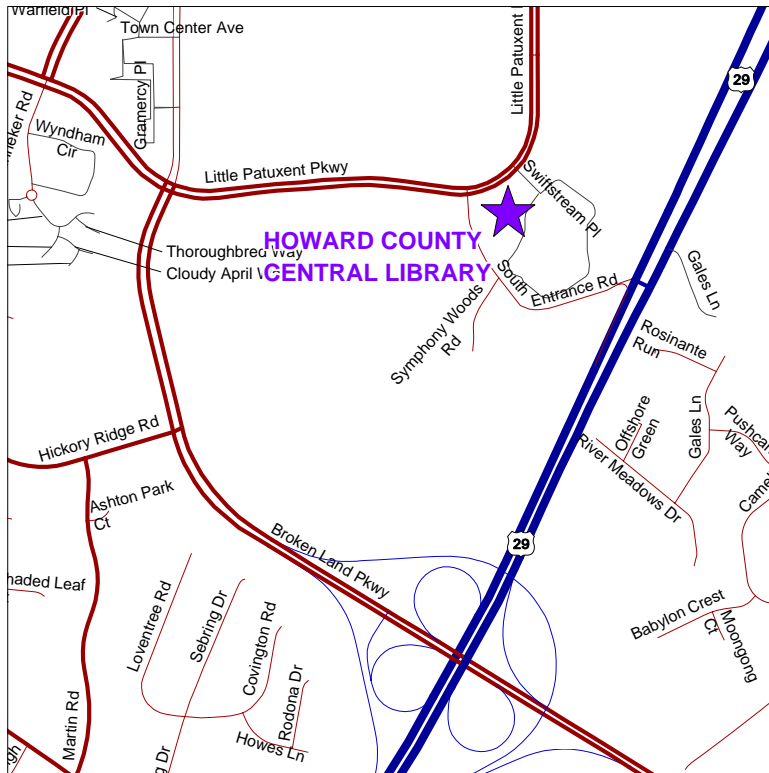

Directions to Howard County Central Library

10375 Little Patuxent Parkway
Columbia, MD 21044

From Route 29:

Exit onto Broken Land Pkwy westbound.

Proceed about 0.8 miles.

Turn right onto Little Patuxent Pkwy.

Proceed about 0.4 miles.

Turn right onto South Entrance Rd.

The library is immediately on the left.