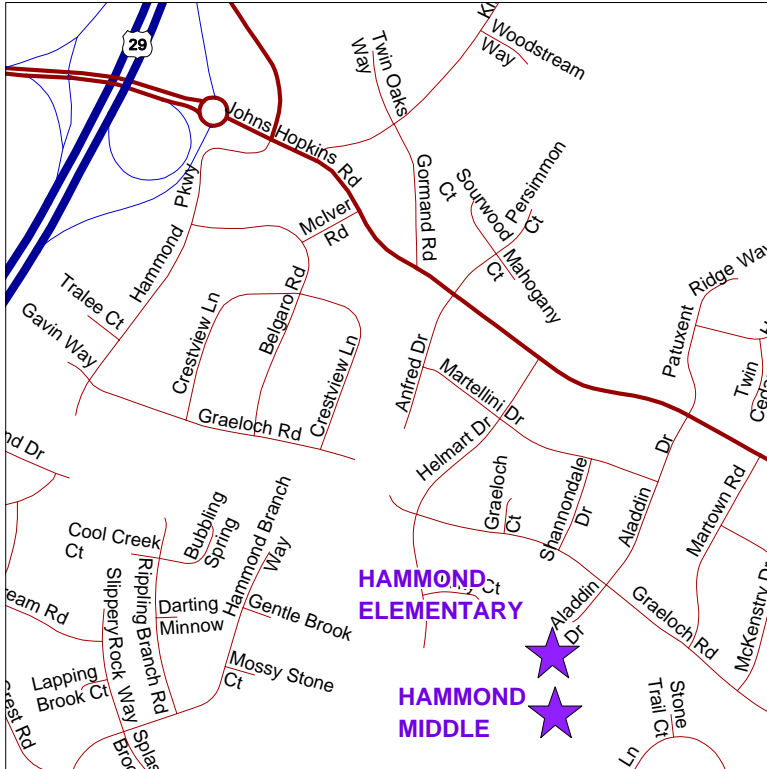

Directions to Hammond Middle and Elementary Schools

8110 Aladdin Drive
Laurel, MD 20707

From Route 29:

Exit onto Johns Hopkins Rd eastbound.

After about 0.3 miles after the roundabout, Gorman Rd enters from the left and the road name changed to Gorman Rd.

Proceed about 0.4 miles beyond the Gorman Rd intersection.

Turn right onto Aladdin Dr.

The schools will be immediately in front of you at the end of the road.