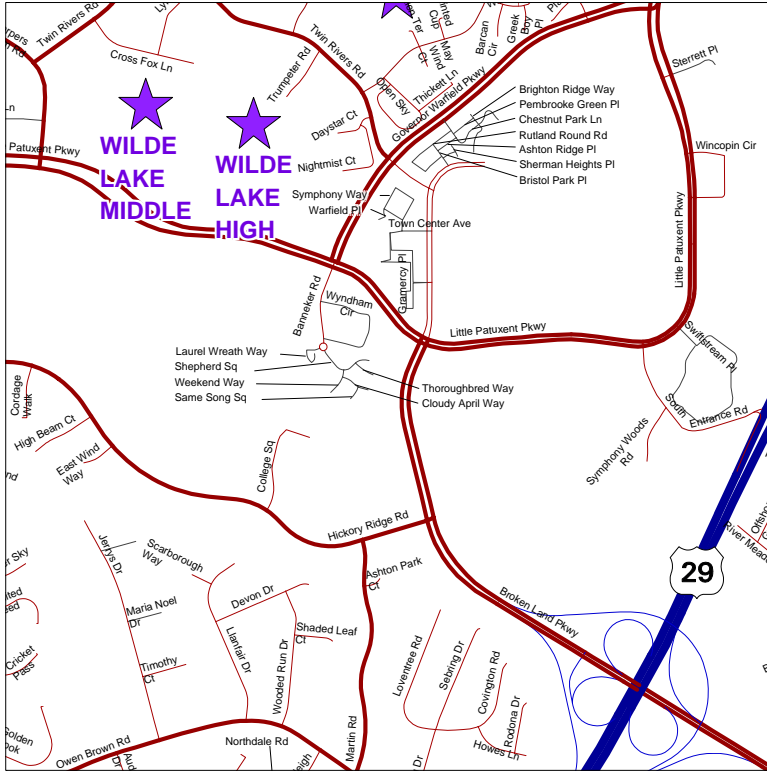

Directions to Wilde Lake High School

5460 Trumpeter Road
Columbia, MD 21044

From Route 29:

Exit onto Broken Land Pkwy westbound.

Proceed about 0.8 miles.

Turn left onto Little Patuxent Pkwy.

Proceed about 0.2 miles.

Turn right onto Governor Warfield Pkwy.

Proceed about 0.2 miles.

Turn left onto Twin Rivers Rd.

Proceed about 0.2 miles.

Turn left onto Trumpeter Rd.

The school is at the end of the road.