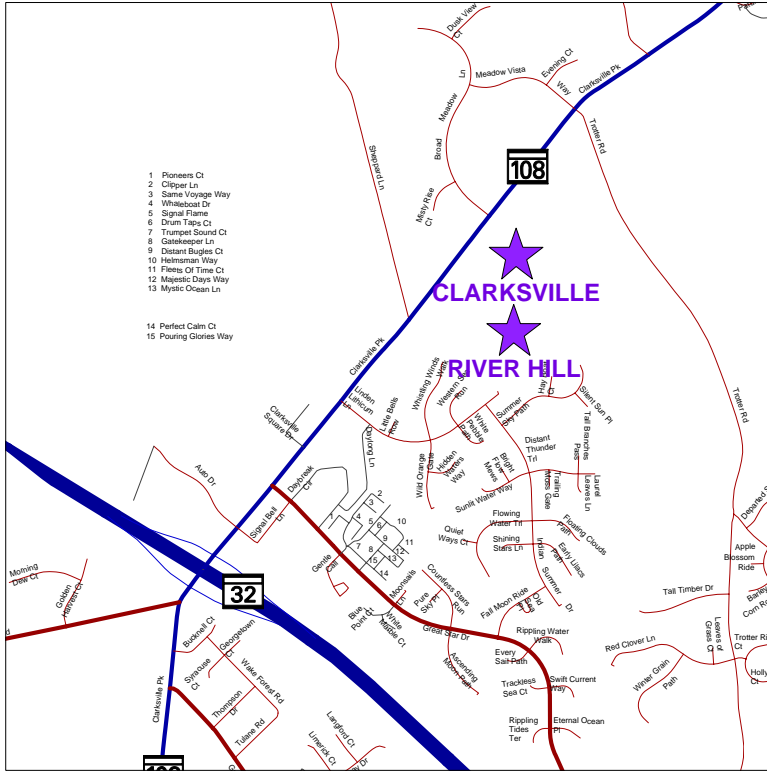

# Directions to River Hill High School

12101 Route 108 (Clarksville Pk)  
Clarksville, MD 21029

**From Route 32:**

Exit on Route 108 (Clarksville Pike)  
northbound.

Proceed about 1 mile to the  
school on the right.