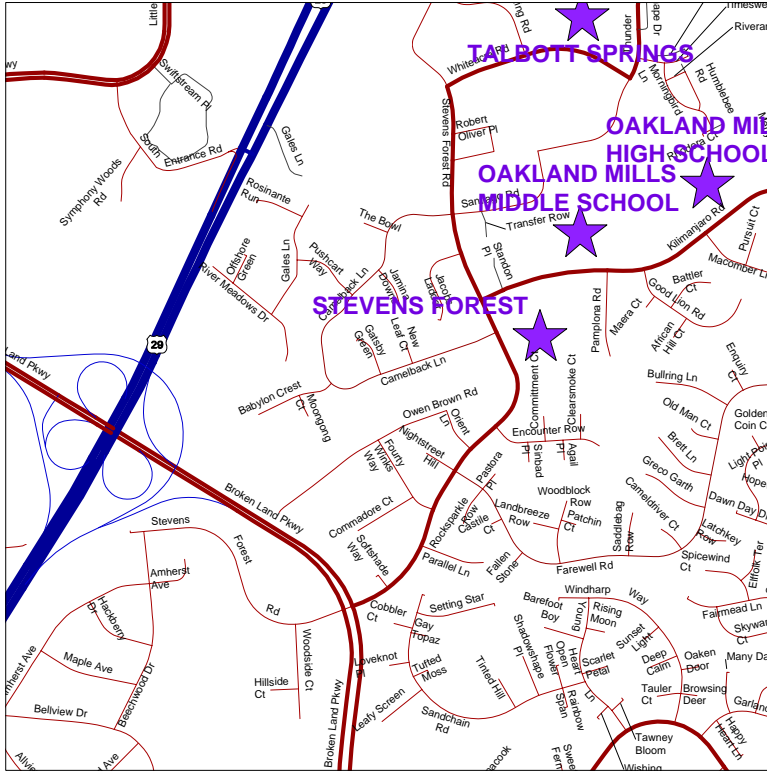

# Directions to Oakland Mills High School

9410 Kilimanjaro Road  
Columbia, MD 21045

**From Route 29:**

Exit onto Broken Land Pkwy eastbound.

Proceed about 0.5 miles.

Turn left onto Stevens Forest Rd.

Proceed about 0.7 miles.

Turn right onto Kilimanjaro Rd.

Proceed about 0.5 miles to the school on the left.