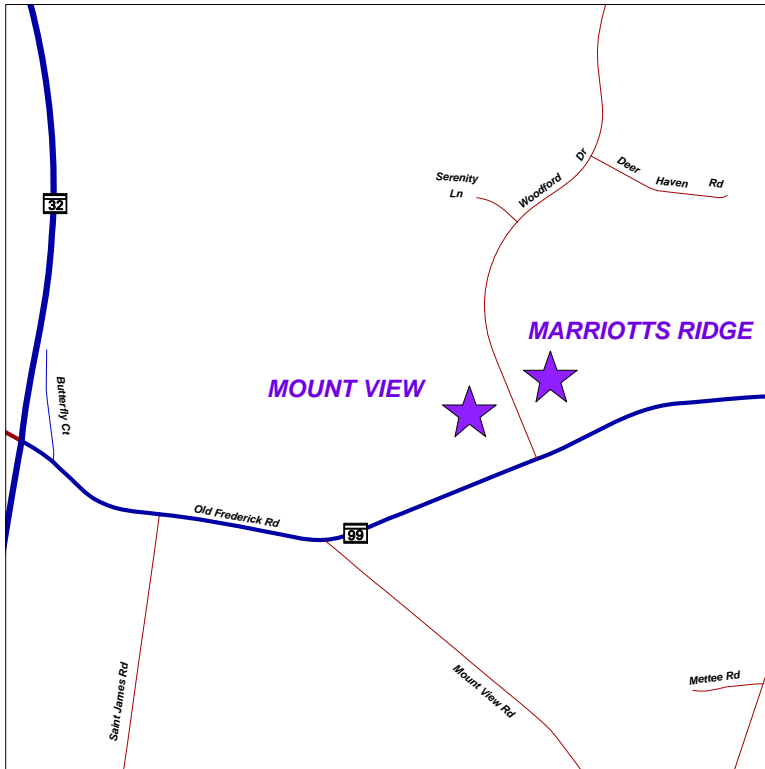

Directions to Marriotts Ridge High School

12100 Woodford Dr
Marriottsville, MD 21104

From Route 32:

Exit onto Old Frederick Rd eastbound.

Proceed about 0.8 miles.

Turn left onto Woodford Dr.

Proceed to the school immediately on the right.