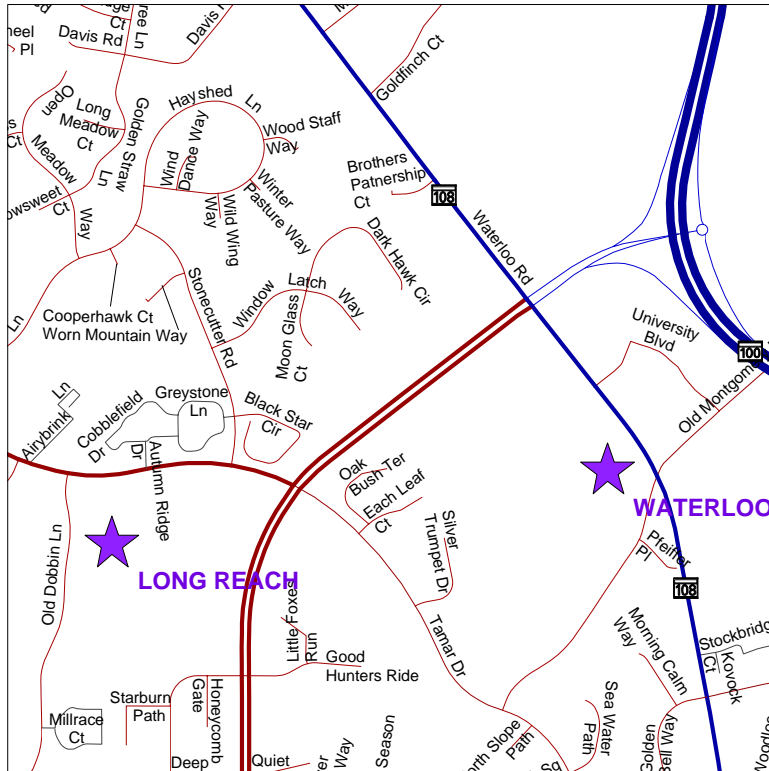

Directions to Long Reach High School

6101 Old Dobbin Lane
Columbia, MD 21045

From Route 100:

Exit onto Snowden River Pkwy westbound.

Proceed about 0.7 miles.

Turn right onto Tamar Dr.

Proceed about 0.3 miles.

Turn left onto Old Dobbin Ln.

The school is immediately on the left.