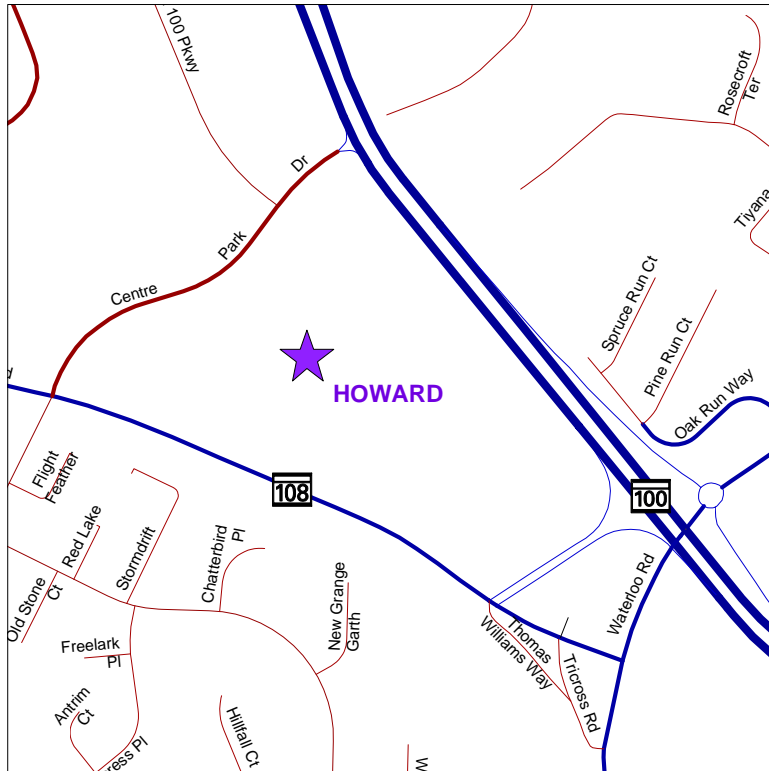

Directions to Howard High School

8700 Old Annapolis Road
Ellicott City, MD 21043

From Route 100:

Exit onto Rt 108 westbound.

Proceed about 0.4 miles to
the school on the right.