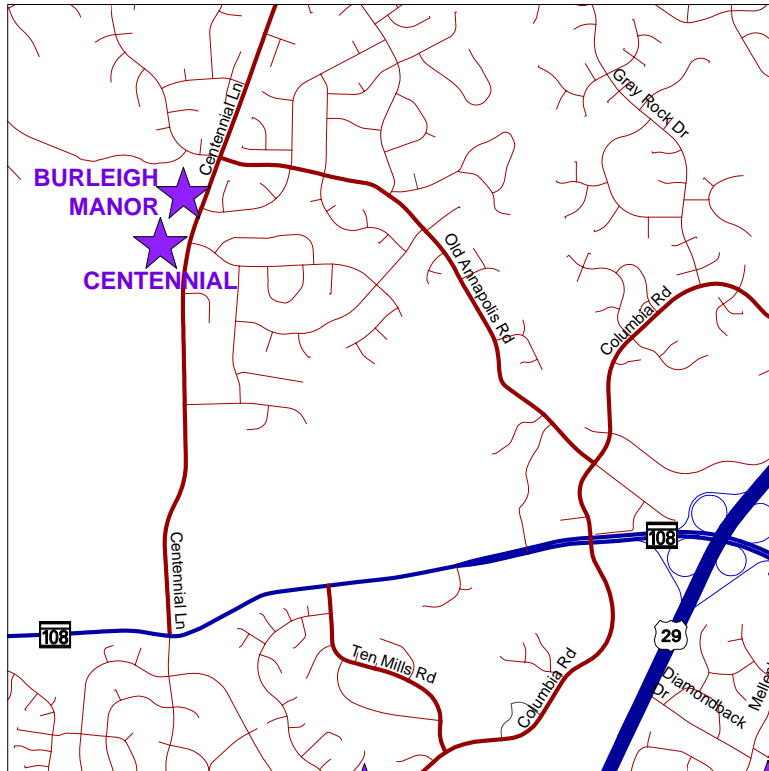

Directions to Centennial High School

4300 Centennial Lane
Ellicott City, MD 21042

From Route 29:

Exit onto Rt 108 westbound.

Proceed about 1.7 miles.

Turn right onto Centennial Ln.

Proceed about 1.2 miles to the school on the left.