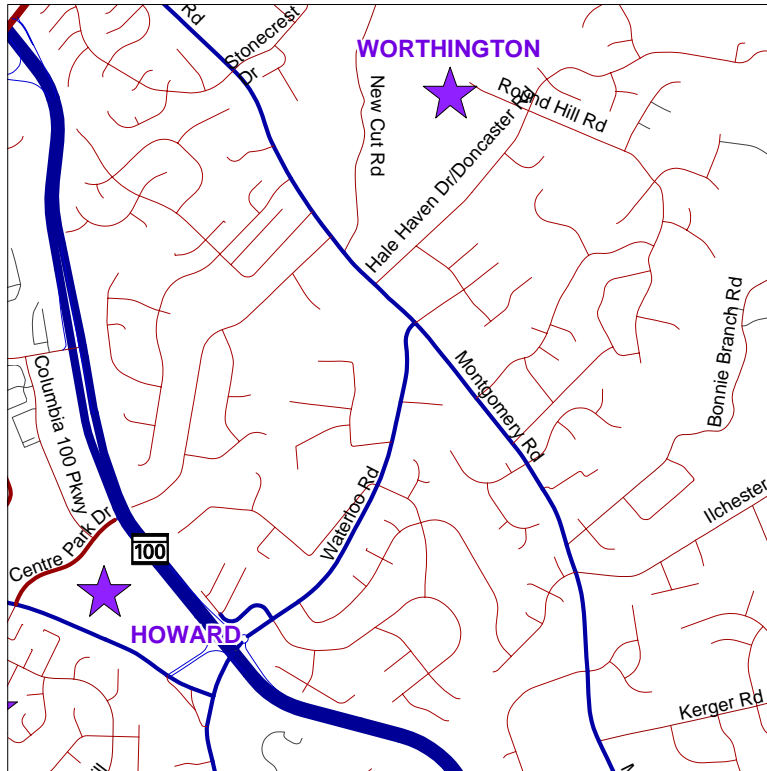

Directions to Worthington Elementary School

4570 Round Hill Road
Ellicott City, MD 21043

From Route 100:

Exit onto Waterloo Rd northbound.

Proceed about 1 mile.

Turn left onto Montgomery Rd.

Proceed about 0.1 miles.

Turn right onto Hale Haven Dr. After about 0.3 miles Hale Haven Dr becomes Doncaster Rd.

Proceed about 0.3 miles past the change point.

The school is at the end of the road.