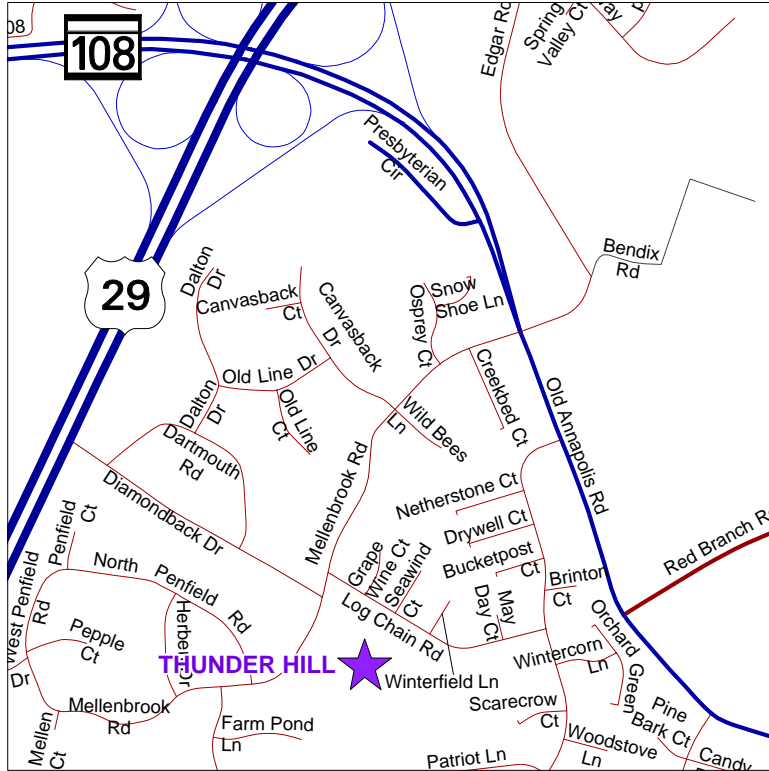

Directions to Thunder Hill Elementary School

9397 Mellenbrook Road
Columbia, MD 21045

From Route 29:

Exit onto Rt 108 eastbound.

Proceed about 0.5 miles.

Turn right onto Mellenbrook Road.

Proceed about 0.5 miles to the school on the left.