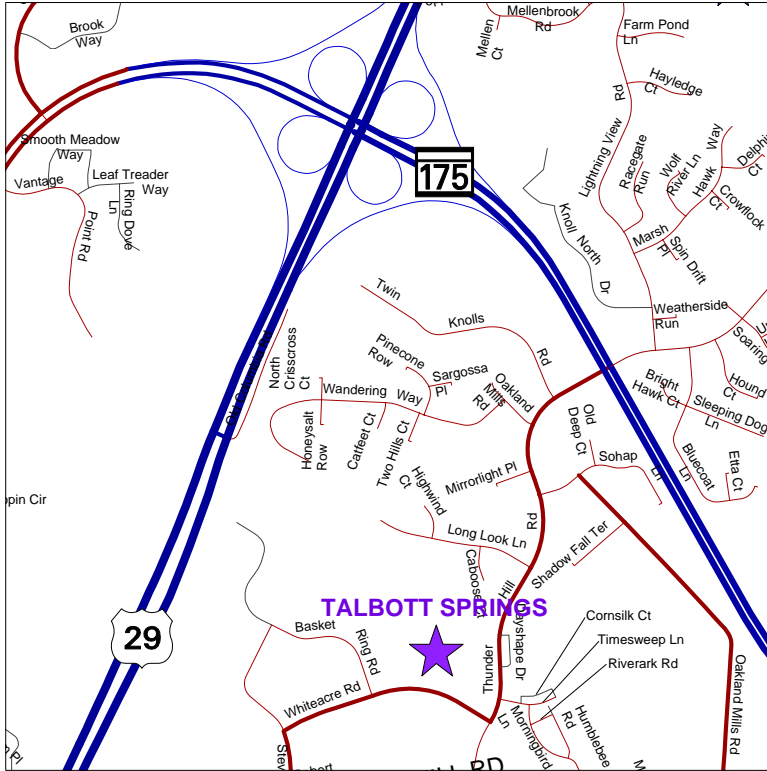

Directions to Talbot Springs Elementary School

9550 Basket Ring Road
Columbia, MD 21045

From Route 29:

Exit onto Route 175 eastbound.

Proceed about 0.5 miles.

Turn right onto Thunderhill Road.

Proceed about 0.7 miles.

Turn right onto Whiteacre Road.

School is on the right.