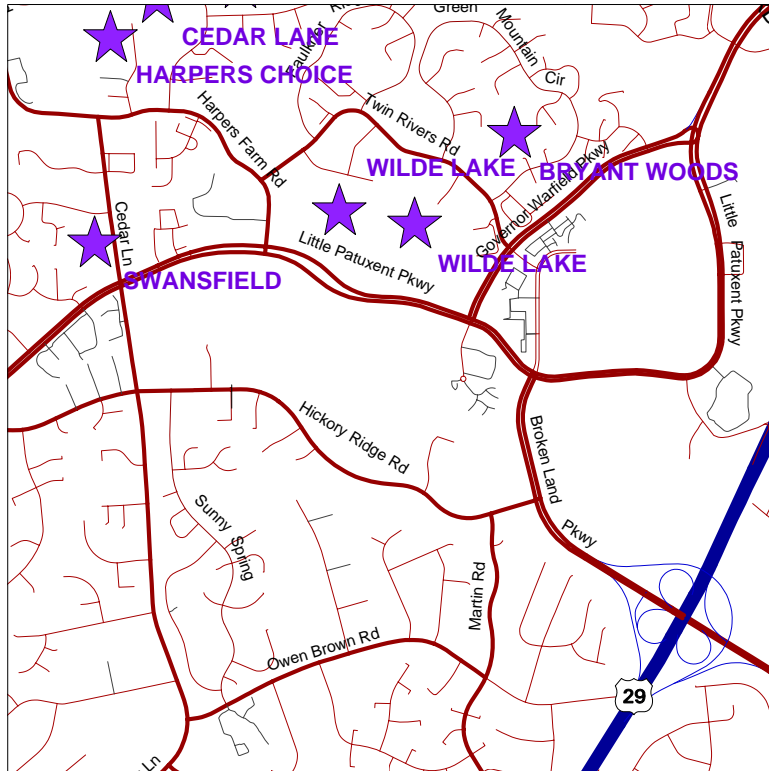

Directions to Swansfield Elementary School

5610 Cedar Lane
Columbia, MD 21044

From Route 29:

Exit onto Broken Land Pkwy
westbound.

Proceed about 0.75 miles.

Turn left onto Little
Patuxent Pkwy.

Proceed about 1.2 miles.

Turn right onto Cedar Lane.

School is on the left.