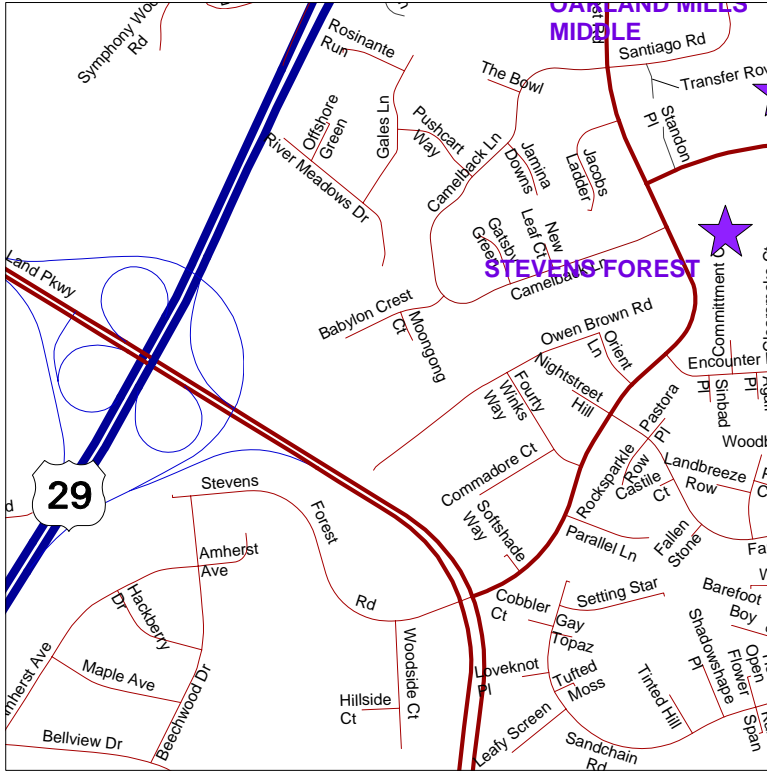

Directions to Stevens Forest Elementary School

6045 Stevens Forest Road
Columbia, MD 21045

From Route 29:

Exit onto Broken Land Pkwy eastbound.

Proceed approximately 0.5 miles.

Turn left onto Stevens Forest Road.

School is about 0.6 miles on the right.