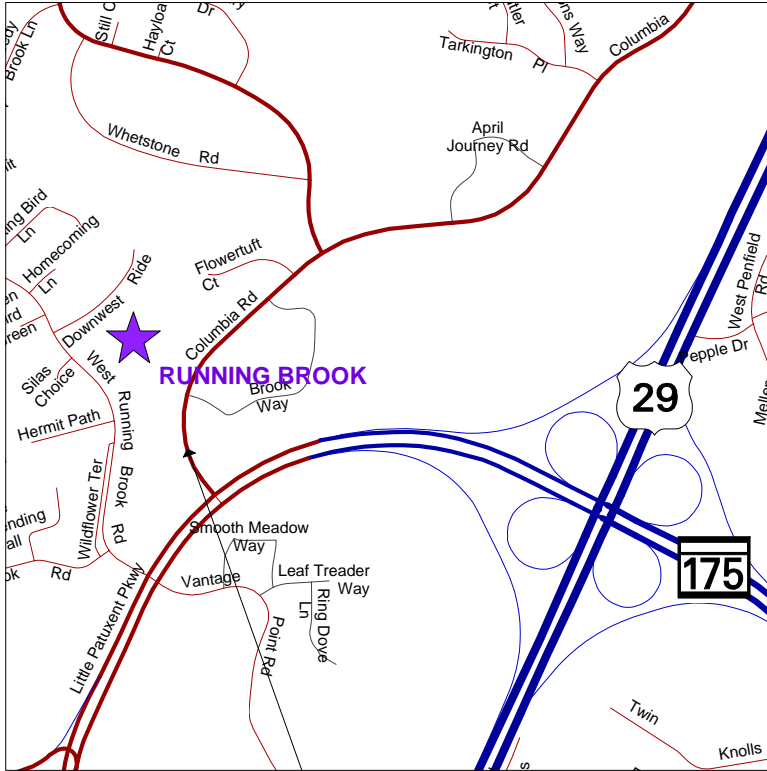

Directions to Running Brook Elementary

5215 West Running Brook Road
Columbia, MD 21044

From Route 29:

Exit at Rt 175/Little Patuxent Pkwy.
(Columbia Town Center exit)

Proceed west on Little Patuxent Pkwy.

At the second traffic light, turn right
onto West Running Brook Road.

The school will be less than .25 miles
on the right.