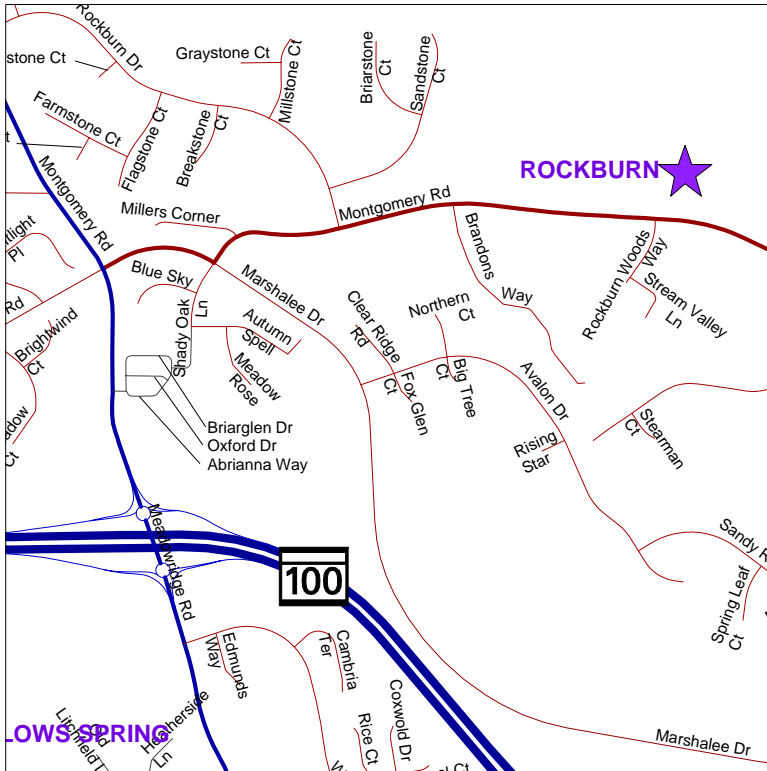

# Directions to Rockburn Elementary School

6145 Montgomery Road  
Elkridge, MD 21075

**From Route 100:**

Exit at Montgomery Rd/  
Meadowridge Rd

Proceed north on Meadowridge Rd to Montgomery Rd.

Turn right onto Montgomery Rd.

Stay on Montgomery Rd as it turns left. Straight ahead is Marshalee Dr.

After the left turn, the school is 0.7 miles ahead on the left side.