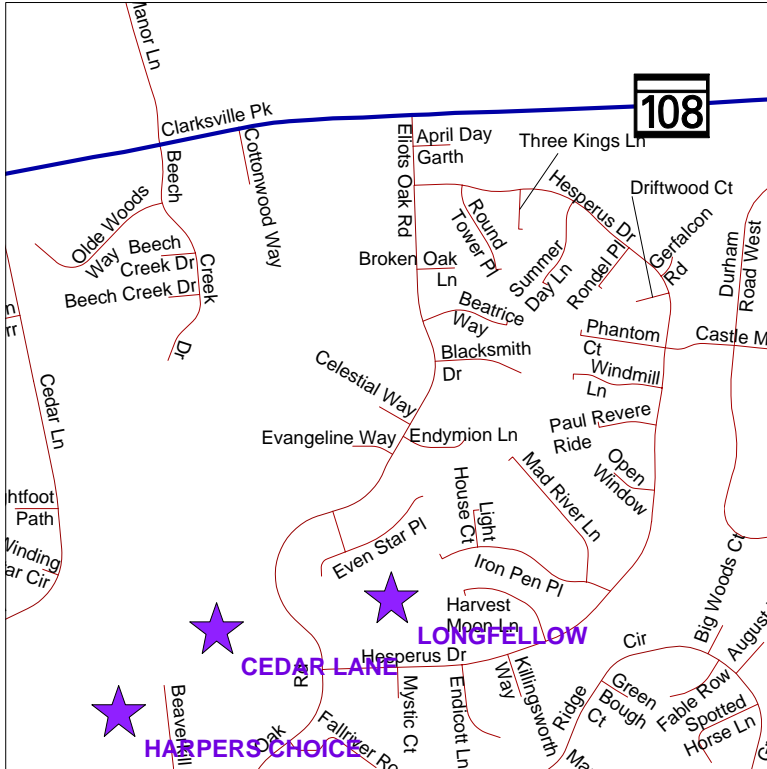

Directions to Longfellow Elementary School

5470 Hesperus Drive
Columbia, MD 21044

From Route 108:

Turn onto Eliots Oak Rd southbound.

Proceed about 0.8 miles.

Turn left onto Hesperus Dr.

School is on the left.