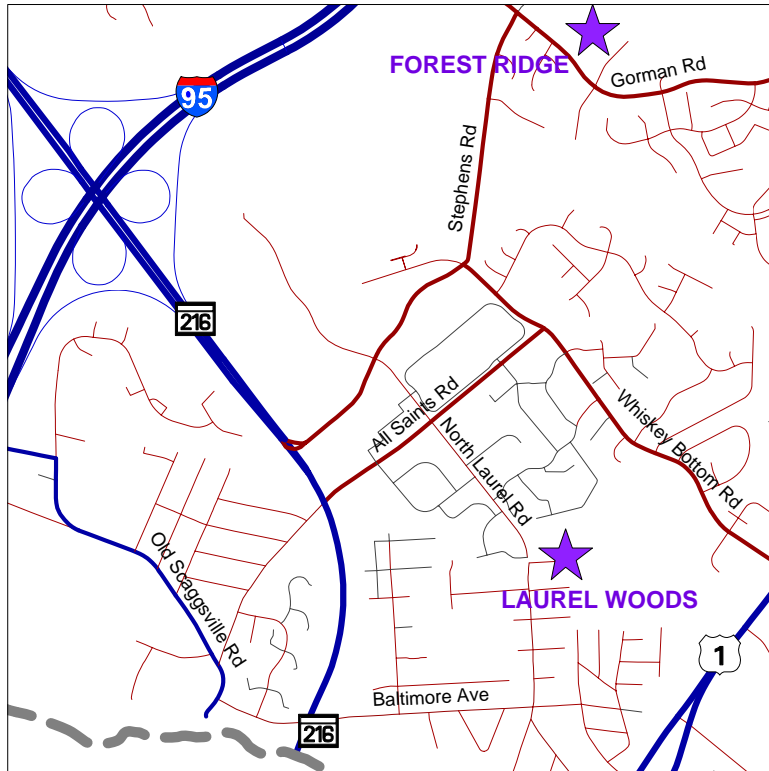

Directions to Laurel Woods Elementary School

9250 North Laurel Road
Laurel, MD 20723

From Route 95:

Exit onto Rt 216 eastbound.

At the first light turn left onto
All Saints Rd.

Turn right onto North Laurel Rd.

Follow North Laurel Road to the end.

School is on the left.