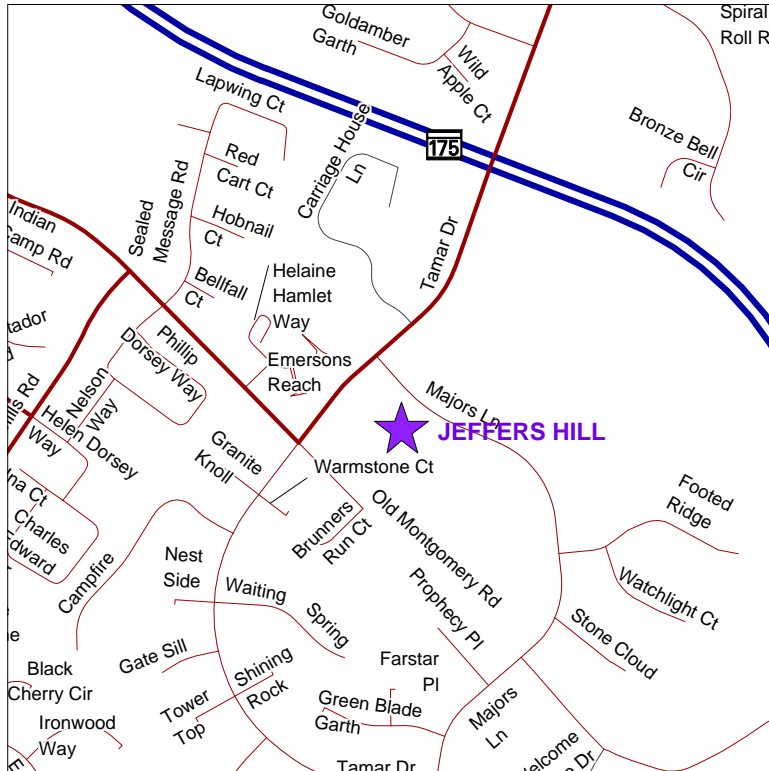

Directions to Jeffers Hill Elementary School

6000 Tamar Drive
Columbia, MD 21045

From Route 175:

Exit onto Tamar Drive southbound.

School is on the left after Majors Ln.