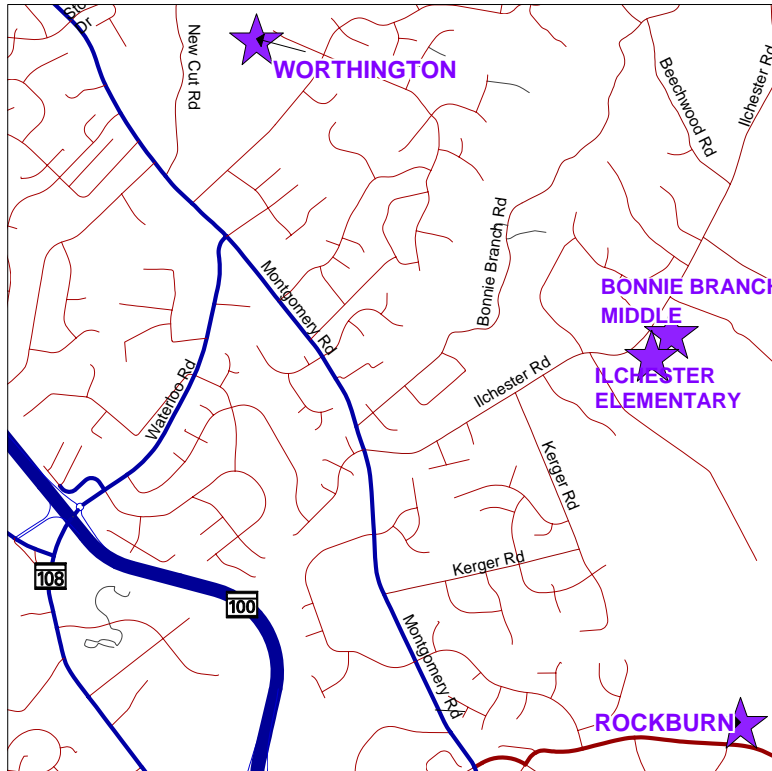

Directions to Ilchester Elementary School

4981 Ilchester Road
Ellicott City, MD 21043

From Route 100:

Exit onto Long Gate Parkway or
Waterloo Rd.

Proceed to Waterloo Rd
northbound.

Proceed about 1 mile.

Turn right onto Montgomery Rd.

Proceed about 0.7 miles.

Turn left onto Ilchester Road.

Proceed about 1 mile to the
school on right.