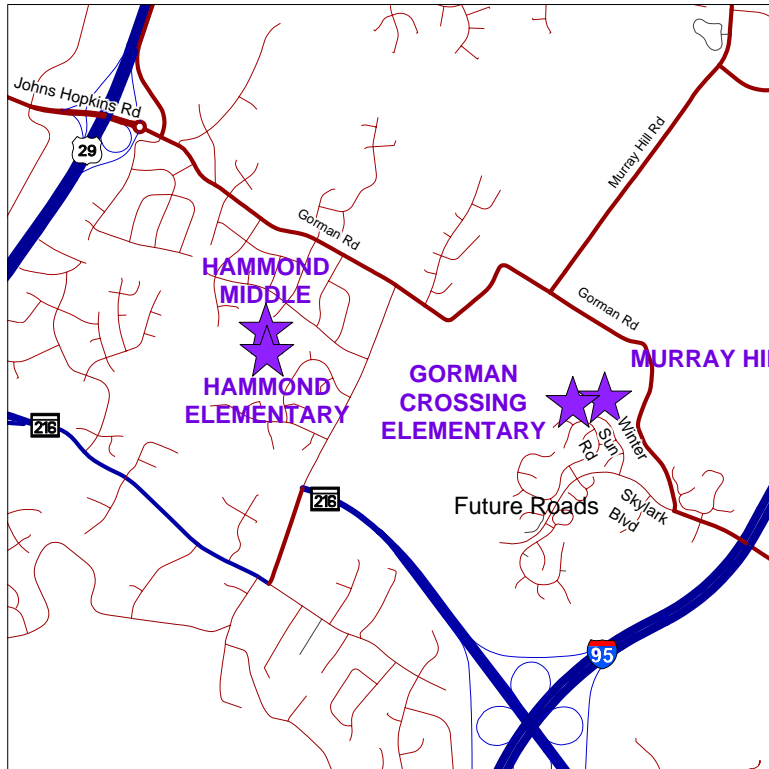

Directions to Gorman Crossing Elementary School

9999 Winter Sun Rd
Laurel, MD 20707

From Route 29:

Exit onto Johns Hopkins Rd eastbound. After about 0.5 miles the road name changes to Gorman Rd.

Proceed on Gorman Road about 2.4 miles further.

At stop sign, turn right onto Skylark Blvd.

Proceed about 0.2 miles.

Turn right onto Winter Sun Rd.

Proceed to the school at the end of the road.