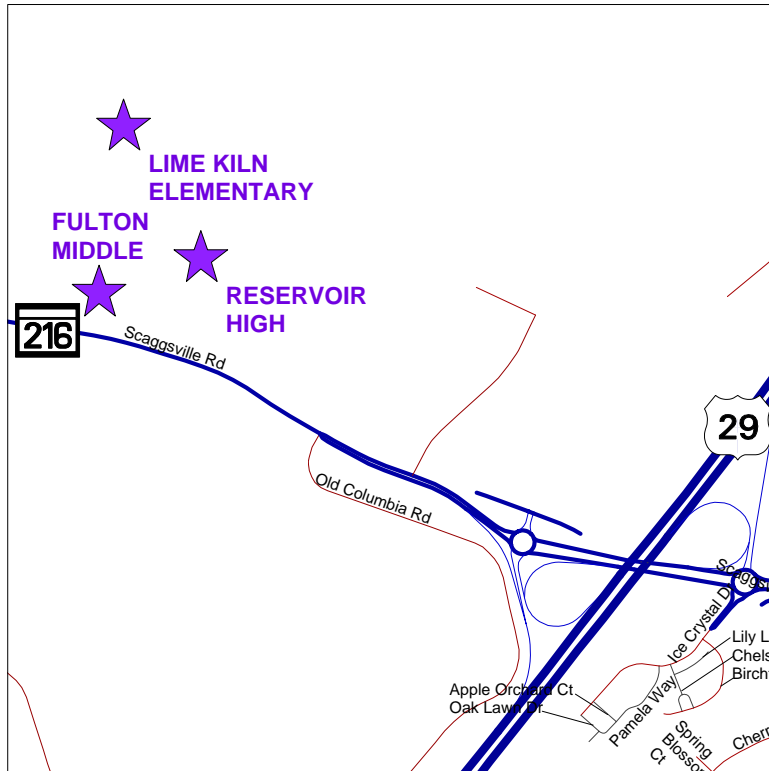

# Directions to Fulton Elementary School

11600 Scaggsville Road  
Fulton, MD 20759

## From Route 29:

Exit onto Rt 216 (Scaggsville Rd) westbound.

Proceed about 0.8 miles to the school on the right.