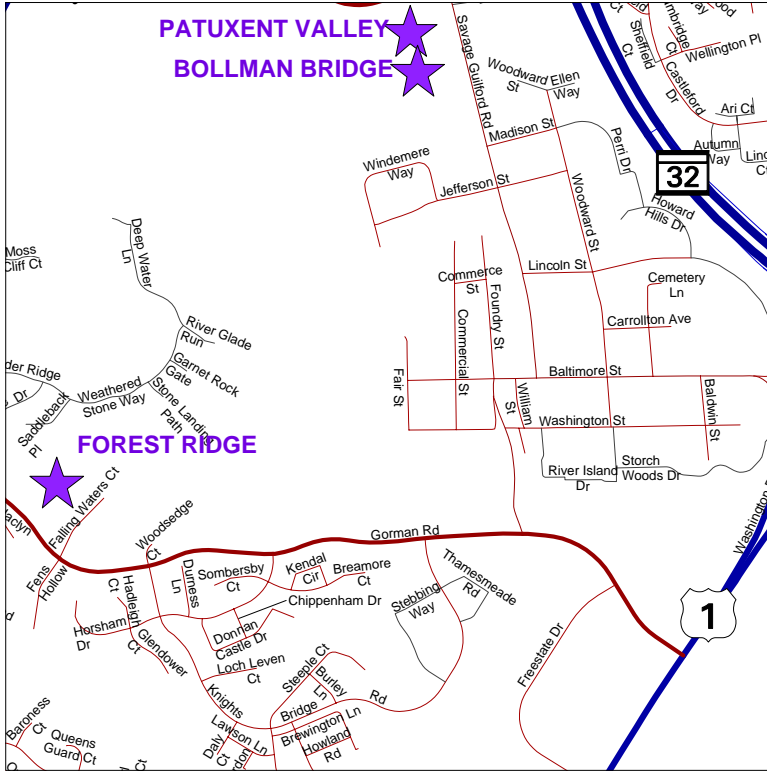

# Directions to Forest Ridge Elementary School

9550 Gorman Road  
Laurel, MD 20723

## From Route 1:

Turn west onto Gorman Rd.  
(Off Rt 1 South of Rt 32)

School is about 1.5 miles on the right.