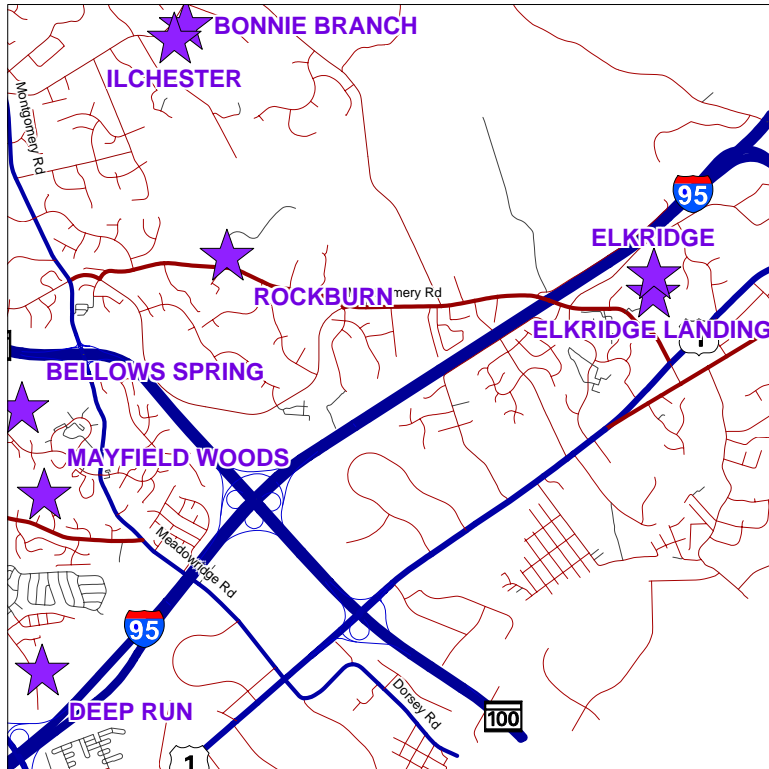

Directions to Elkridge Elementary School

7075 Montgomery Road
Elkridge, MD 21075

From Route 100:

Exit on Meadowridge Rd northbound.

Proceed about 0.3 miles.

Turn right onto Montgomery Road.

Proceed about 2.8 miles.

Turn left onto Timberlee Rd.

Proceed to the school at the
end of the road.