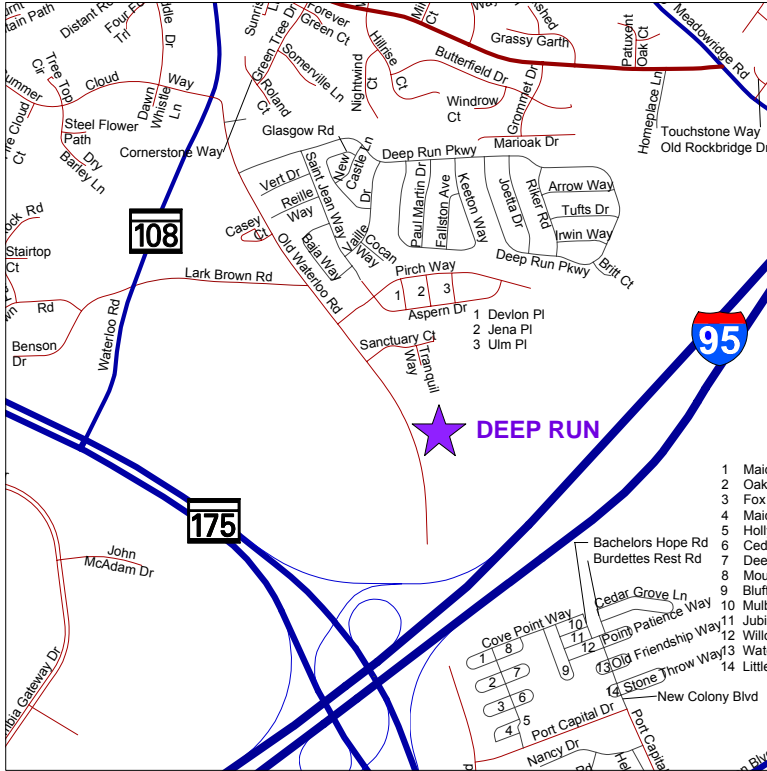

# Directions to Deep Run Elementary School

6925 Old Waterloo Road  
Elkridge, MD 21075

**From Interstate 95:**

Exit Route 175 westbound.

Turn right onto Route 108  
(before I-29), towards  
Ellicott City.

Turn right at the first light onto  
Lark Brown Road. Follow to  
stop sign.

Turn right onto Old Waterloo Rd.

The school is on the left about  
.3 mi