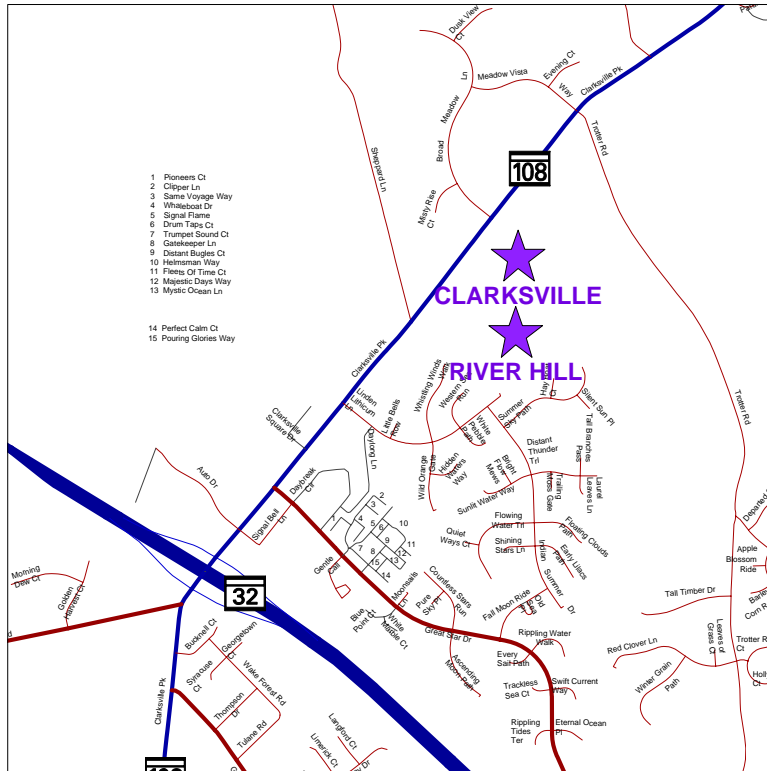

# Directions to Clarksville Elementary School

12041 Route 108 (Clarksville Pk)  
Clarksville, MD 21029

## From Route 32:

Exit onto Route 108 (Clarksville Pike) northbound.

Proceed about 1 mile to the school on the right.