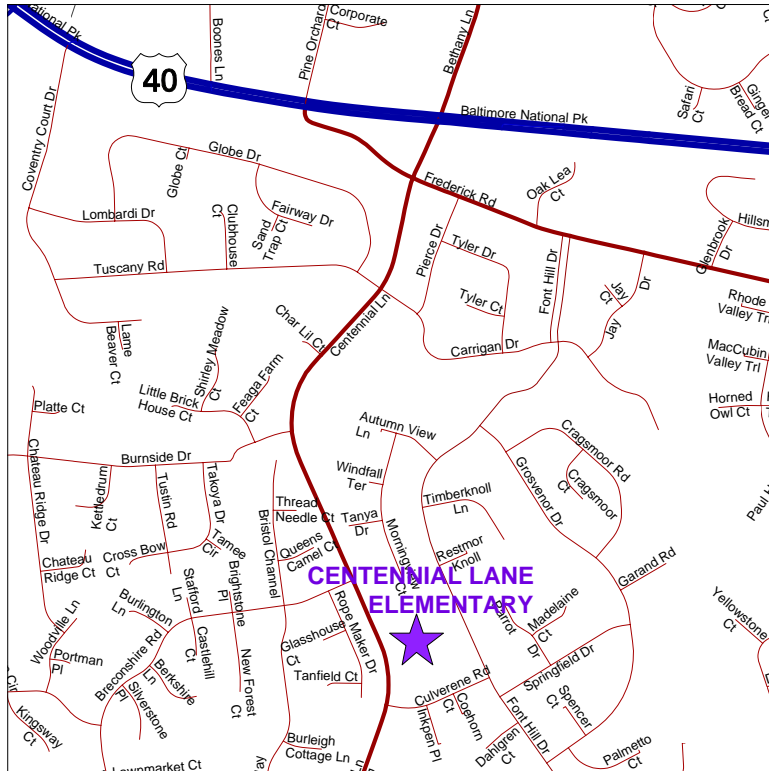

Directions to Centennial Lane Elementary School

3825 Centennial Lane
Ellicott City, MD 21042

From Route 40:

Exit onto Centennial Ln southbound.

Proceed about 1 mile to the school on the left.