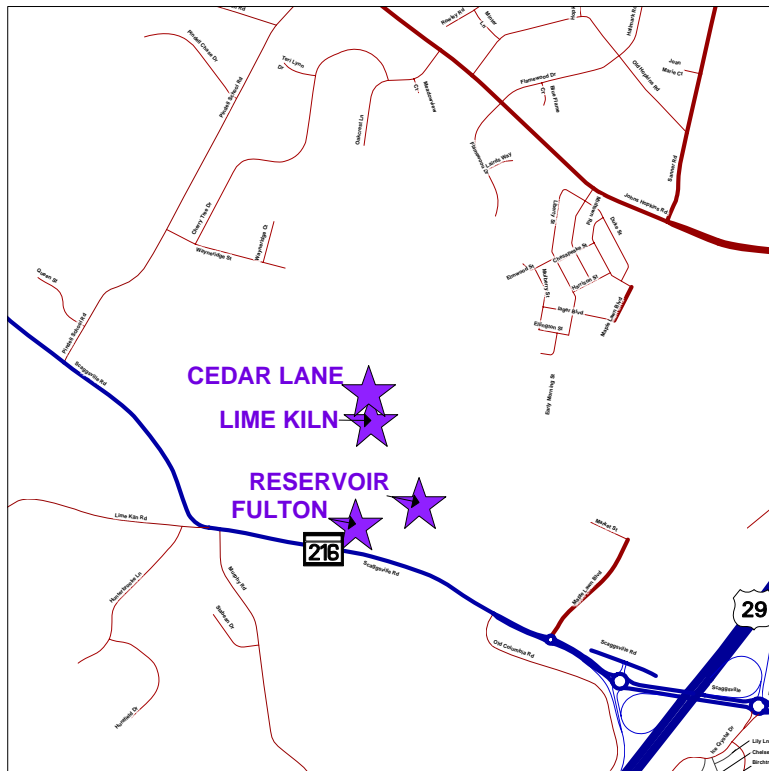

Directions to Cedar Lane School

11630 Scaggsville Rd
Fulton, MD 20759

From Route 29:

Exit onto Route 216
(Scaggsville Rd) westbound.

Proceed about 0.4 miles.

Turn right onto school driveway

The school is just past Lime Kiln
Middle.