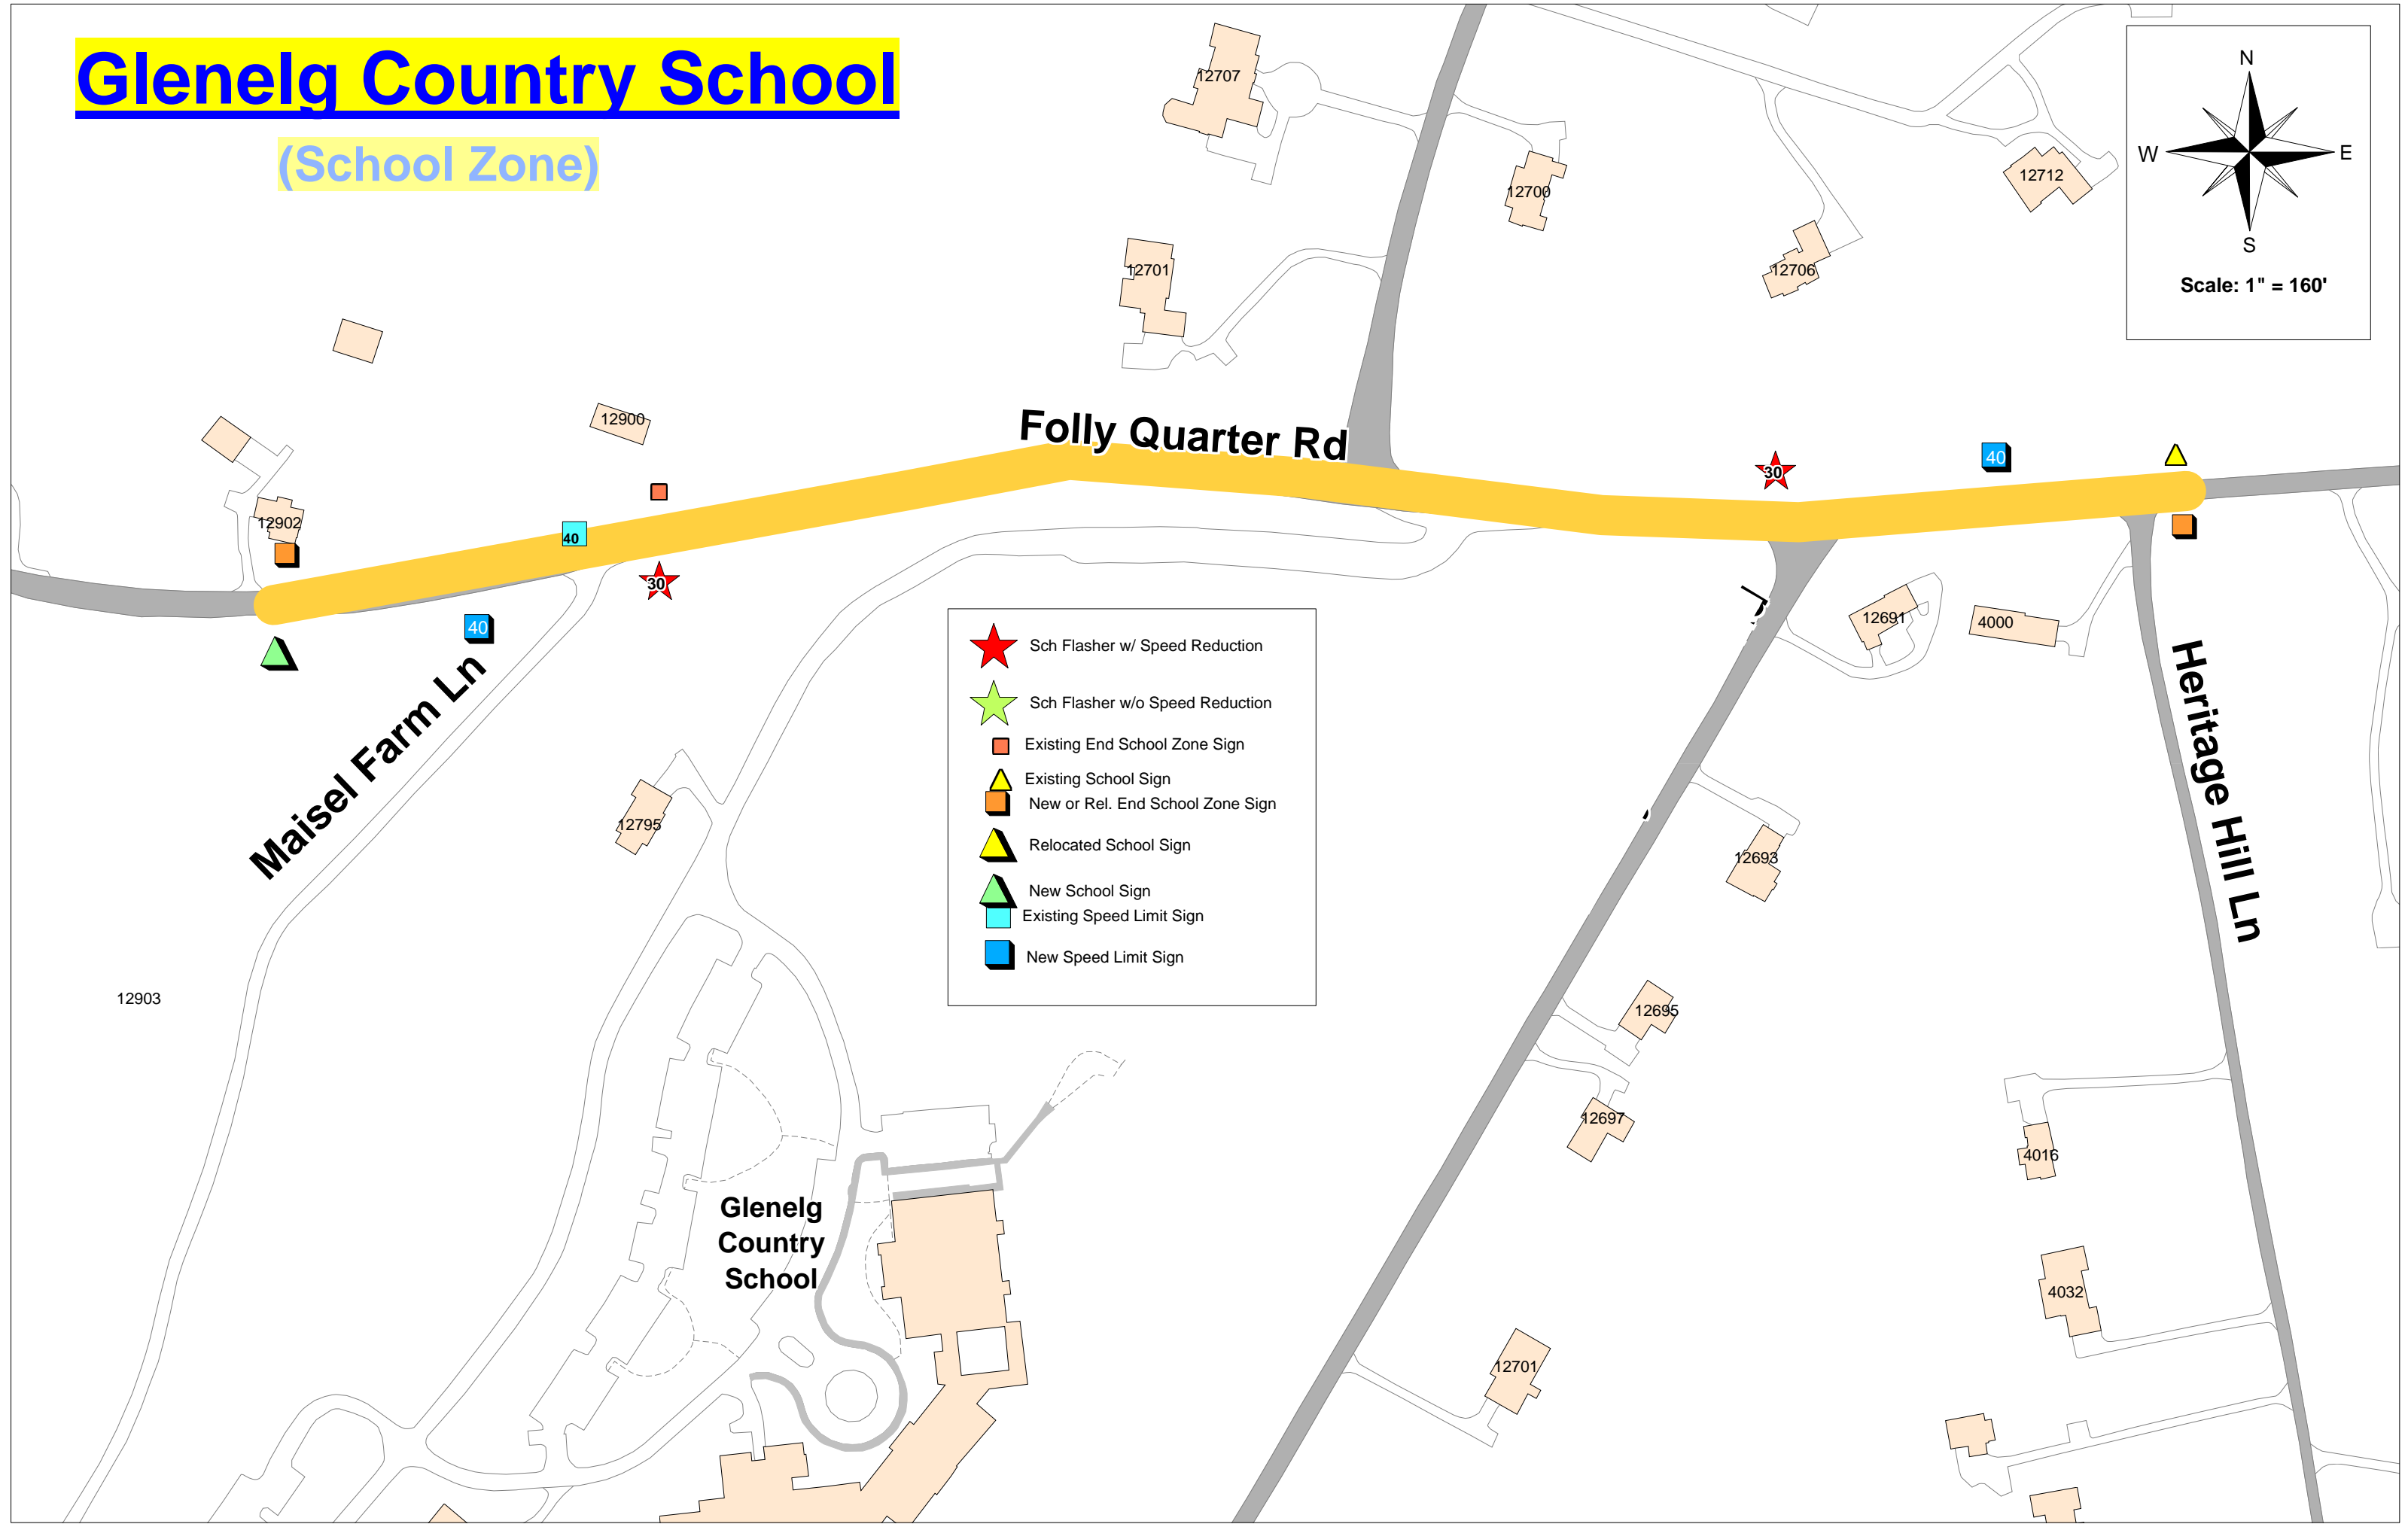

# Glenelg Country School

(School Zone)

- Sch Flasher w/ Speed Reduction
- Sch Flasher w/o Speed Reduction
- Existing End School Zone Sign
- Existing School Sign
- New or Rel. End School Zone Sign
- Relocated School Sign
- New School Sign
- Existing Speed Limit Sign
- New Speed Limit Sign