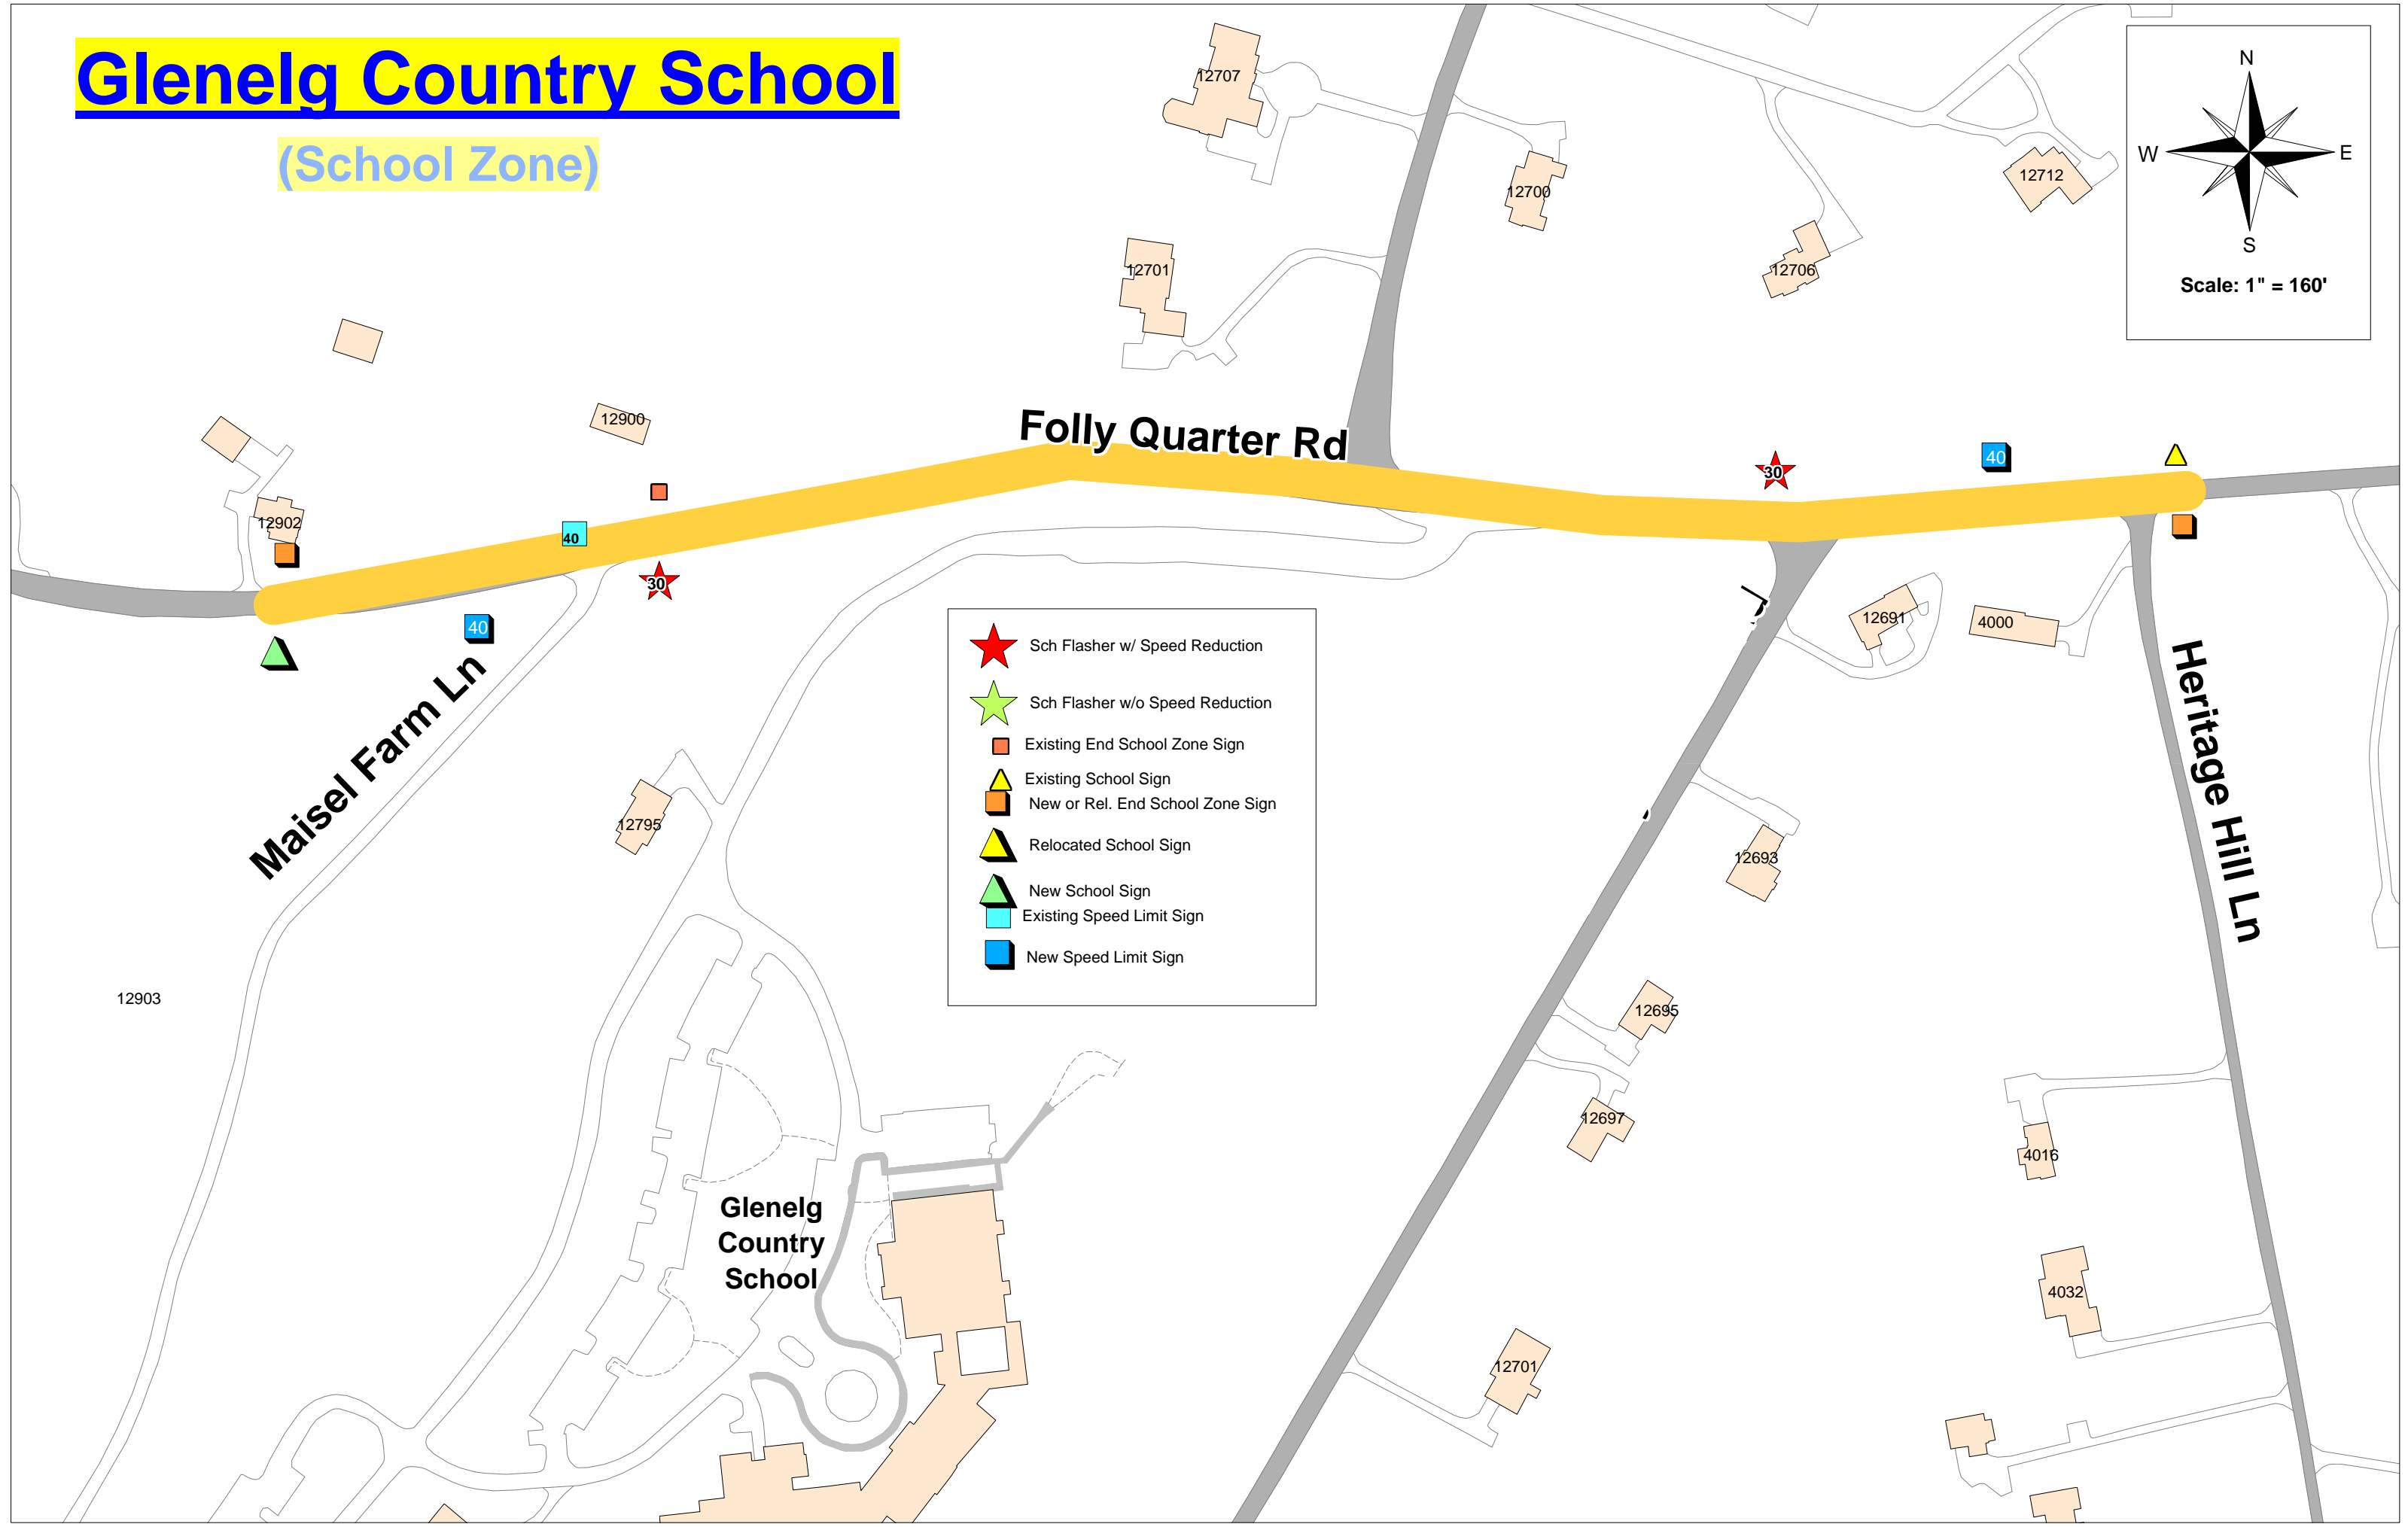

# Glenelg Country School

(School Zone)

- Sch Flasher w/ Speed Reduction
- Sch Flasher w/o Speed Reduction
- Existing End School Zone Sign
- Existing School Sign
- New or Rel. End School Zone Sign
- Relocated School Sign
- New School Sign
- Existing Speed Limit Sign
- New Speed Limit Sign