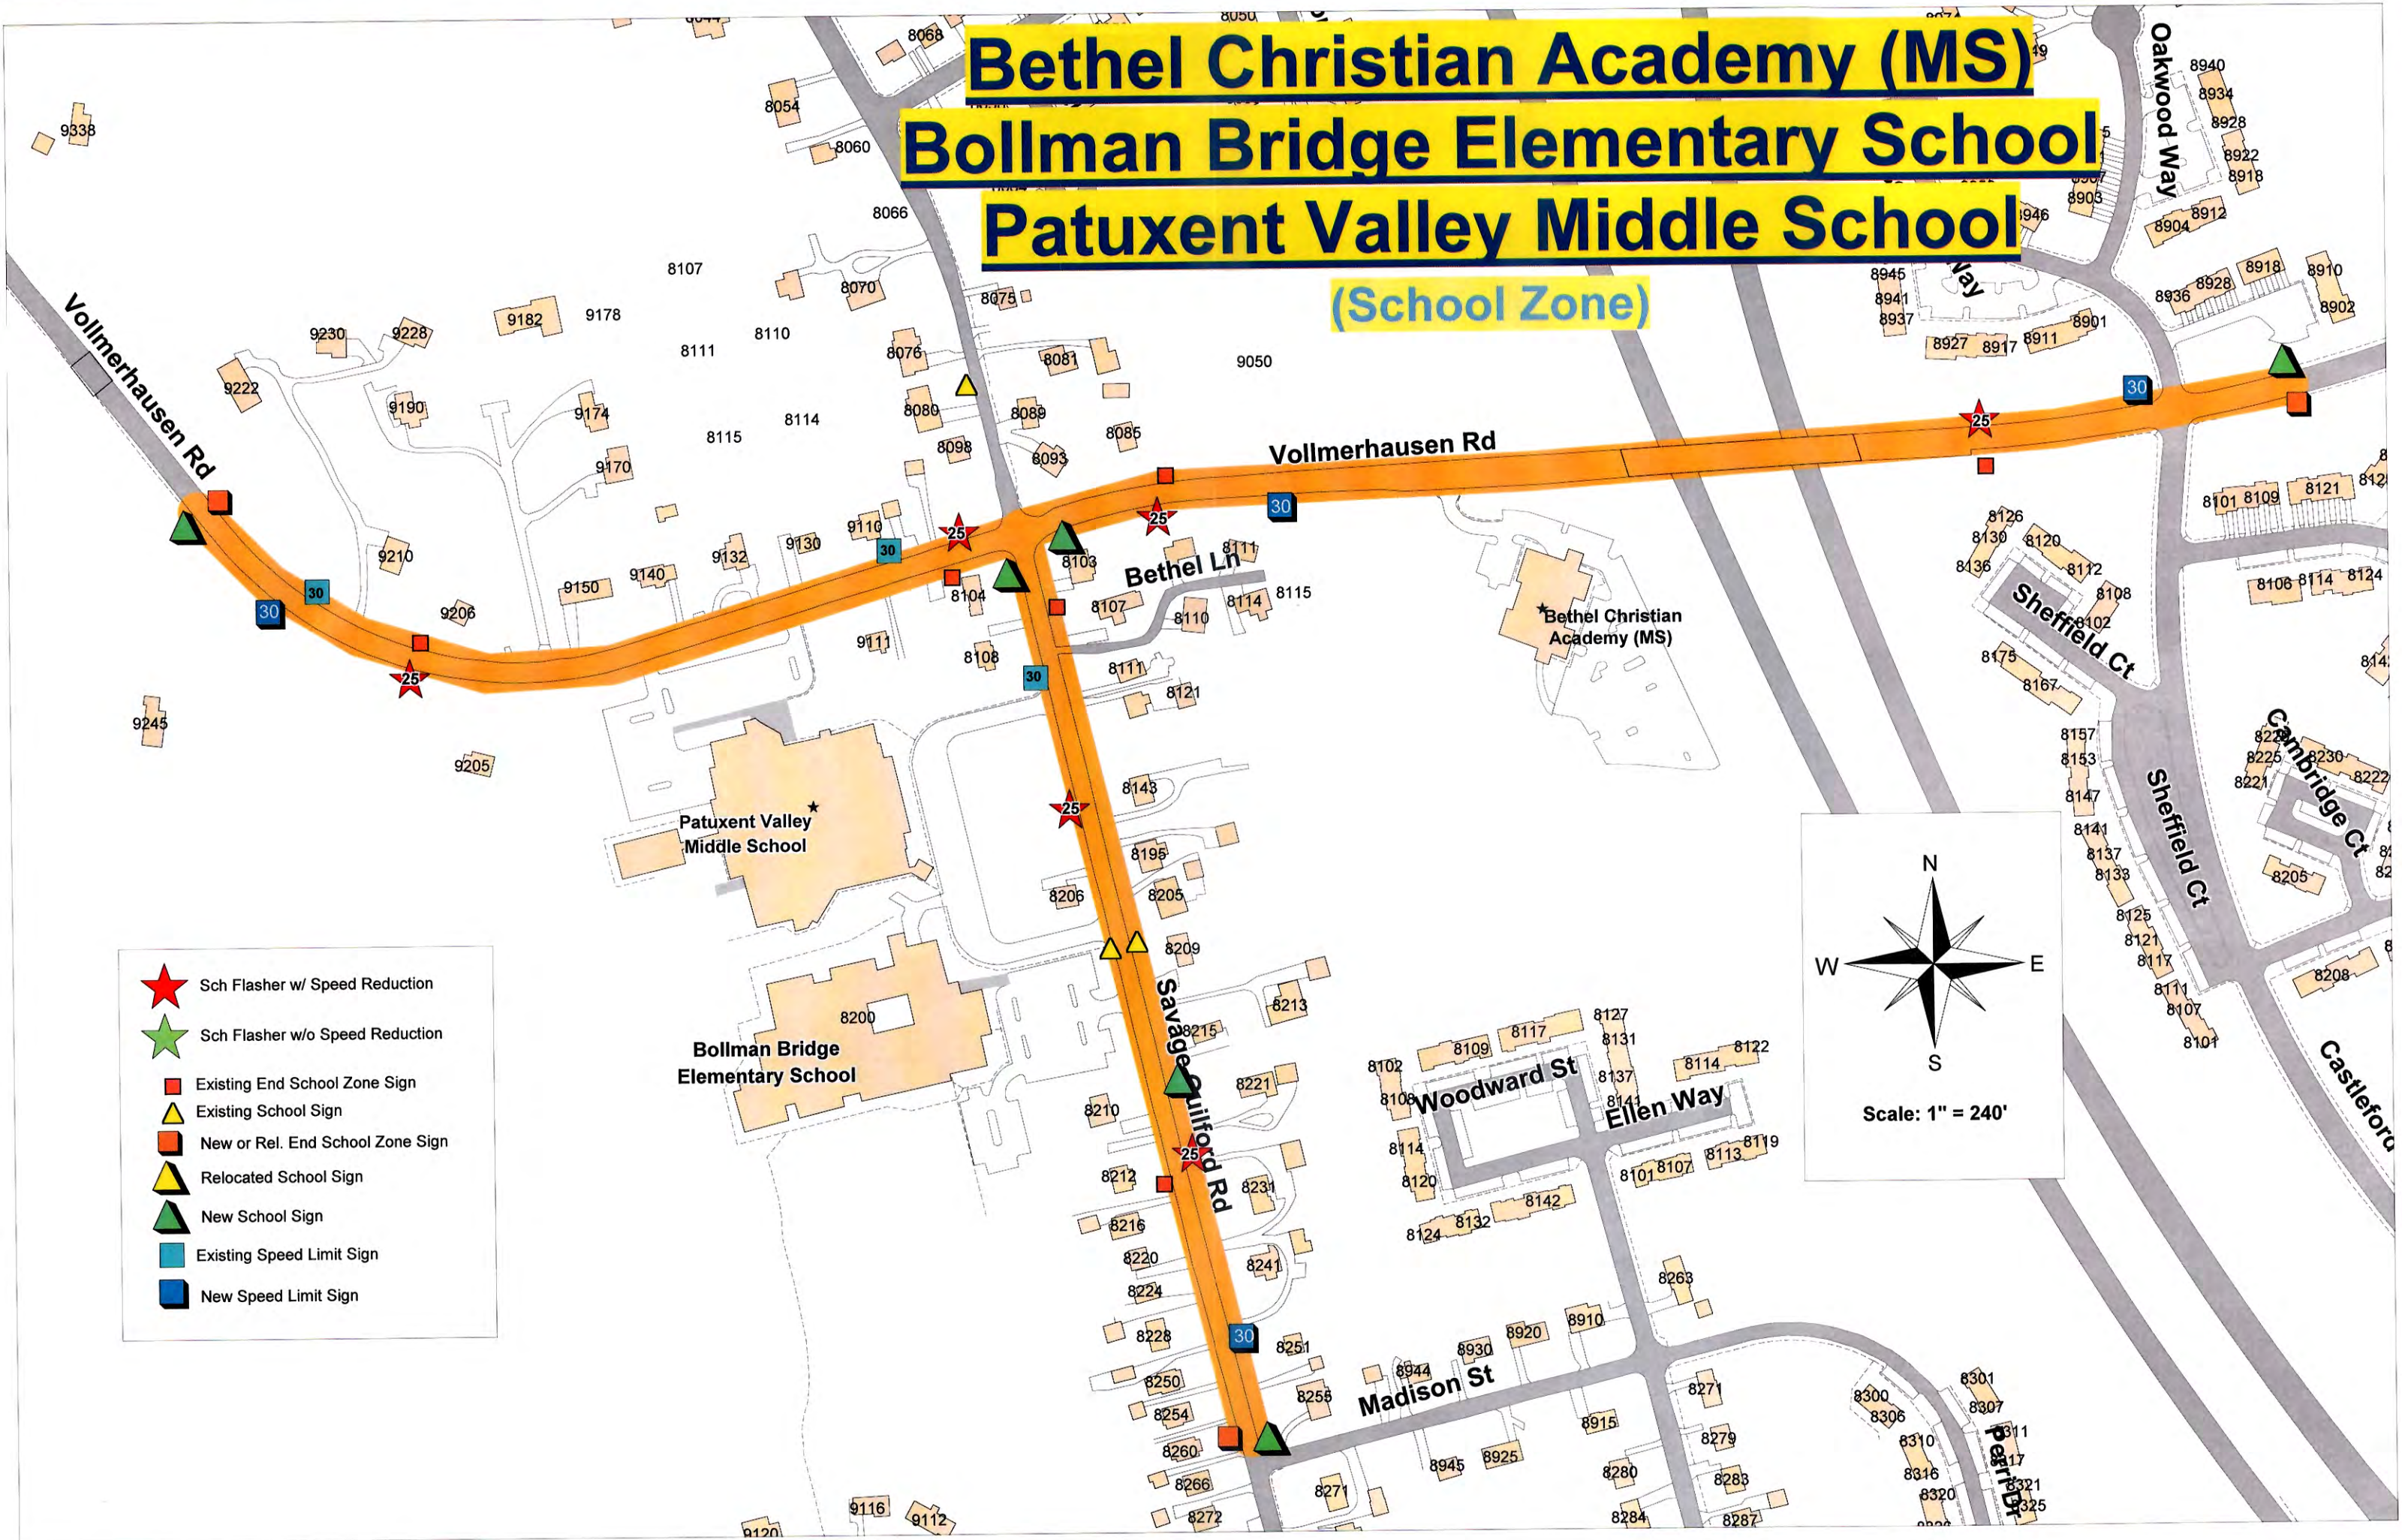

Bethel Christian Academy (MS)

Bollman Bridge Elementary School

Patuxent Valley Middle School

(School Zone)

-  Sch Flasher w/ Speed Reduction
-  Sch Flasher w/o Speed Reduction
-  Existing End School Zone Sign
-  Existing School Sign
-  New or Rel. End School Zone Sign
-  Relocated School Sign
-  New School Sign
-  Existing Speed Limit Sign
-  New Speed Limit Sign