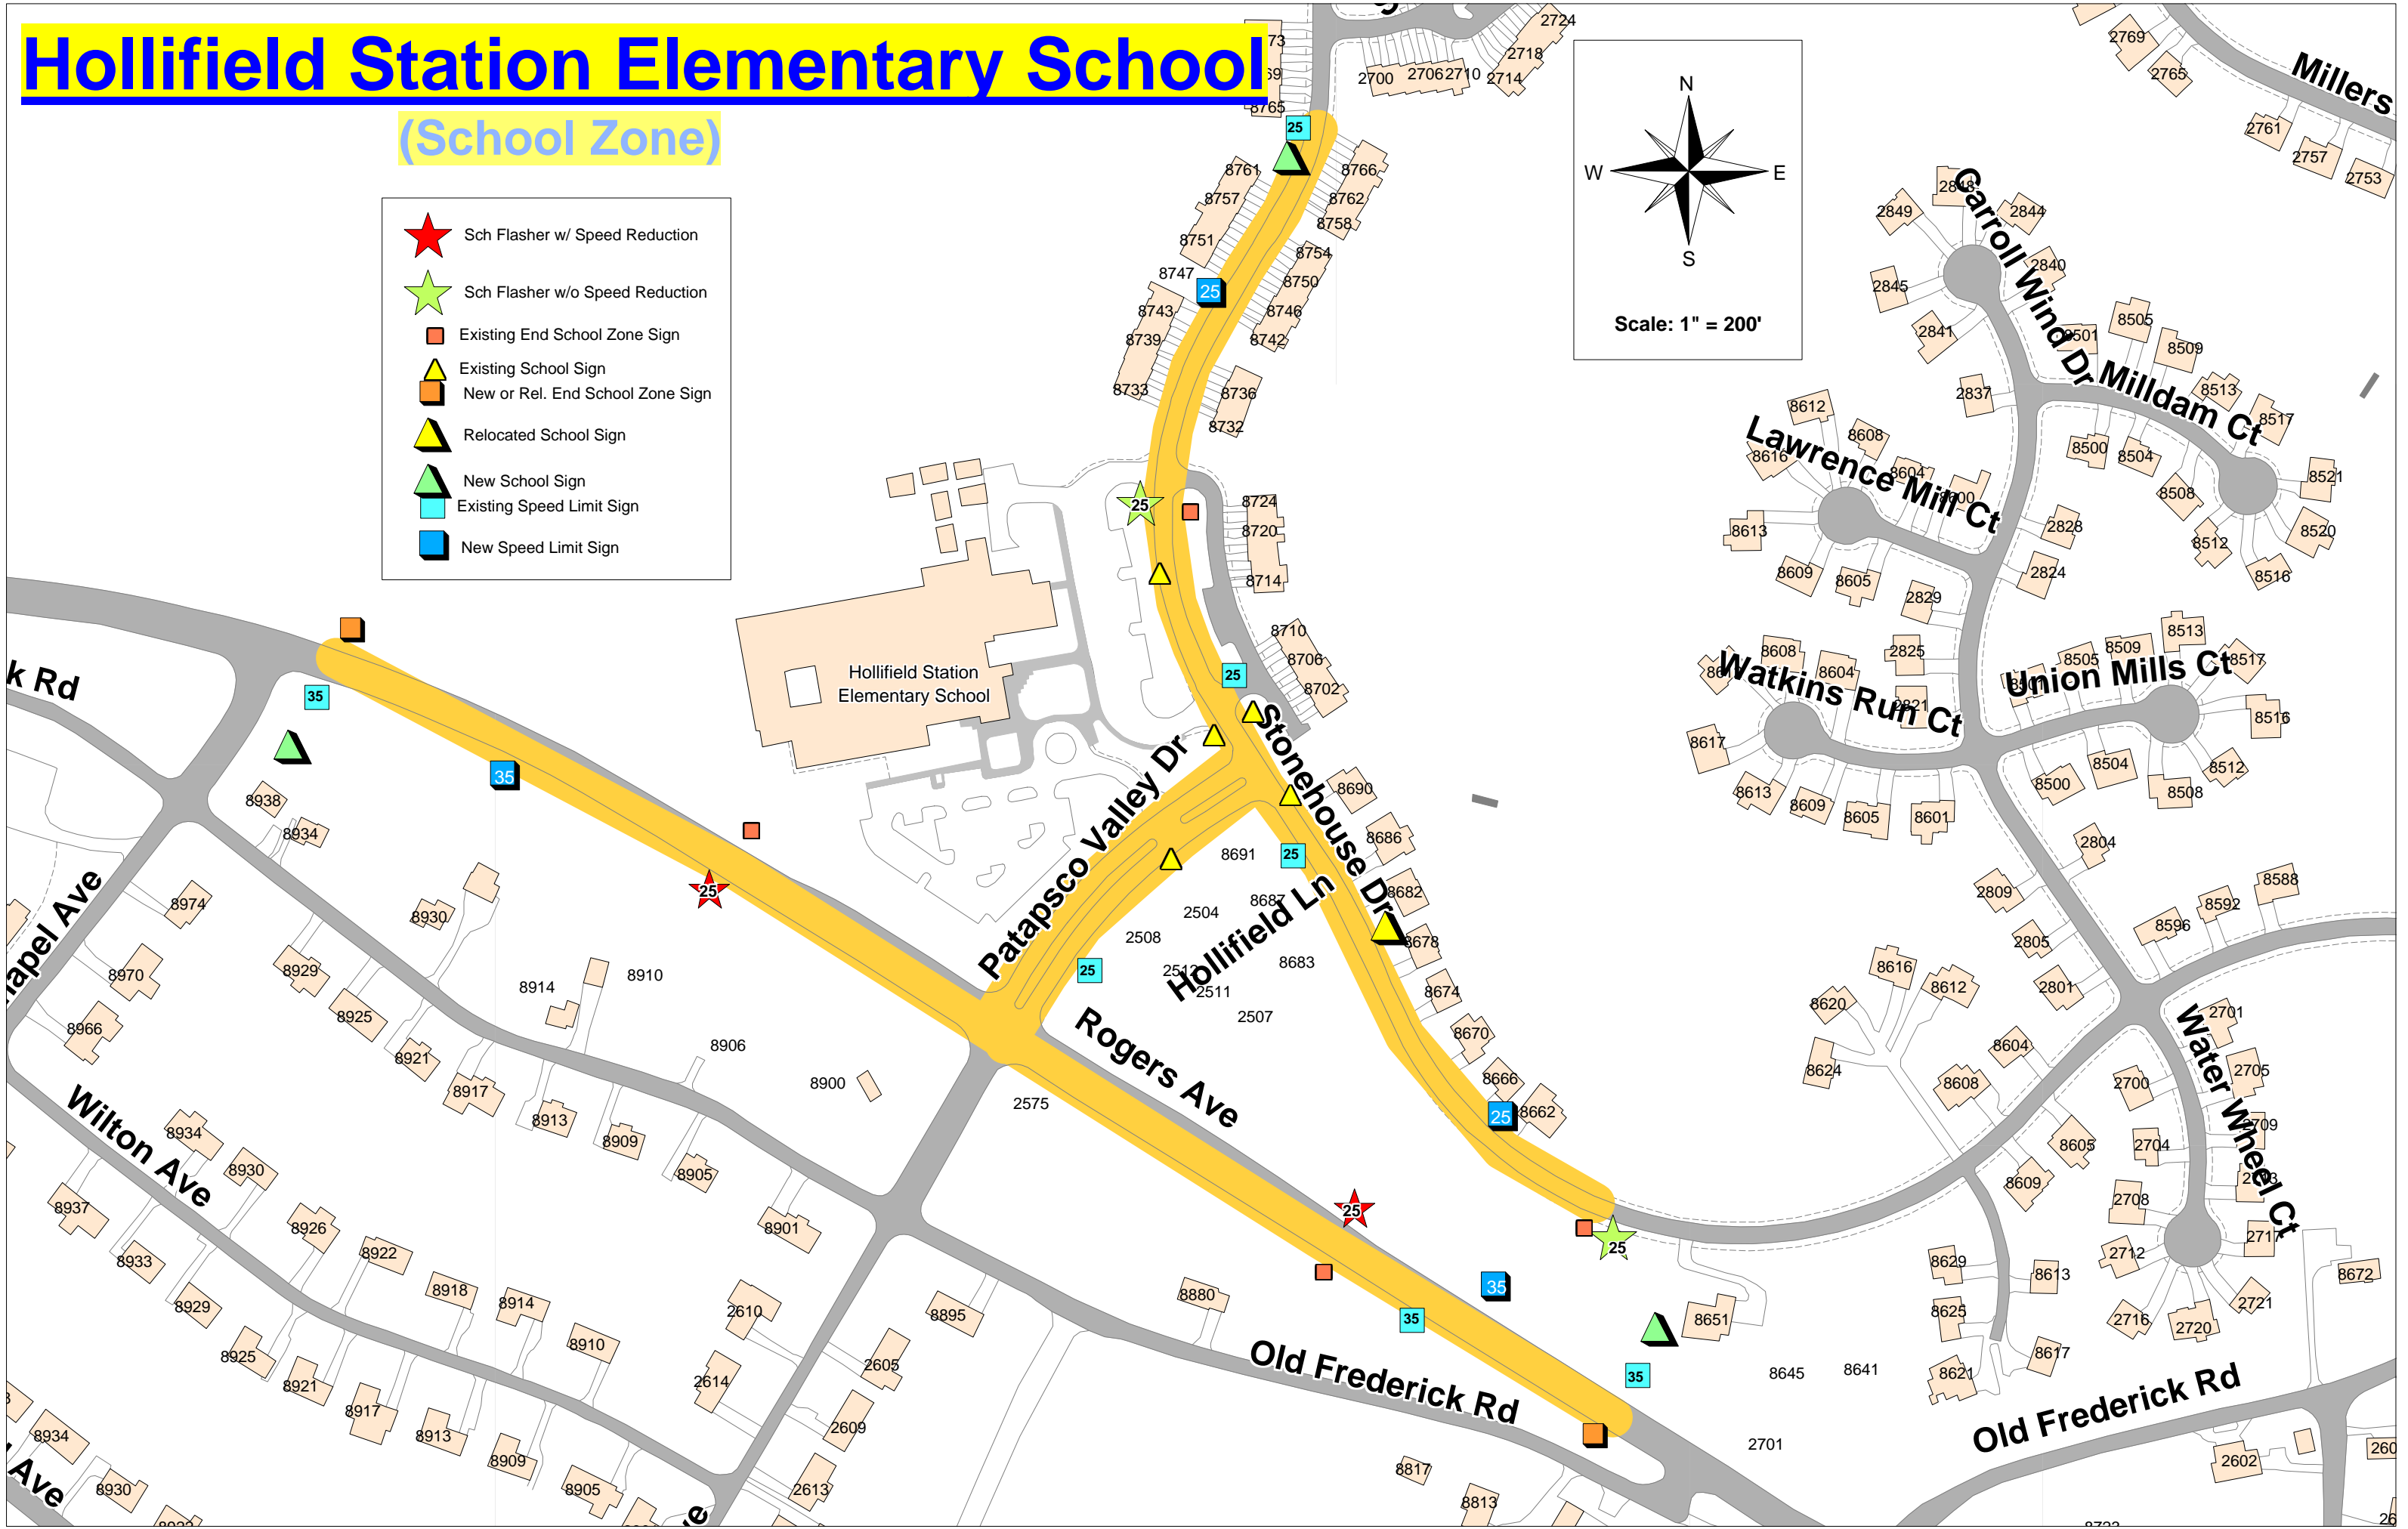

Hollifield Station Elementary School

(School Zone)

-  Sch Flasher w/ Speed Reduction
-  Sch Flasher w/o Speed Reduction
-  Existing End School Zone Sign
-  Existing School Sign
-  New or Rel. End School Zone Sign
-  Relocated School Sign
-  New School Sign
-  Existing Speed Limit Sign
-  New Speed Limit Sign