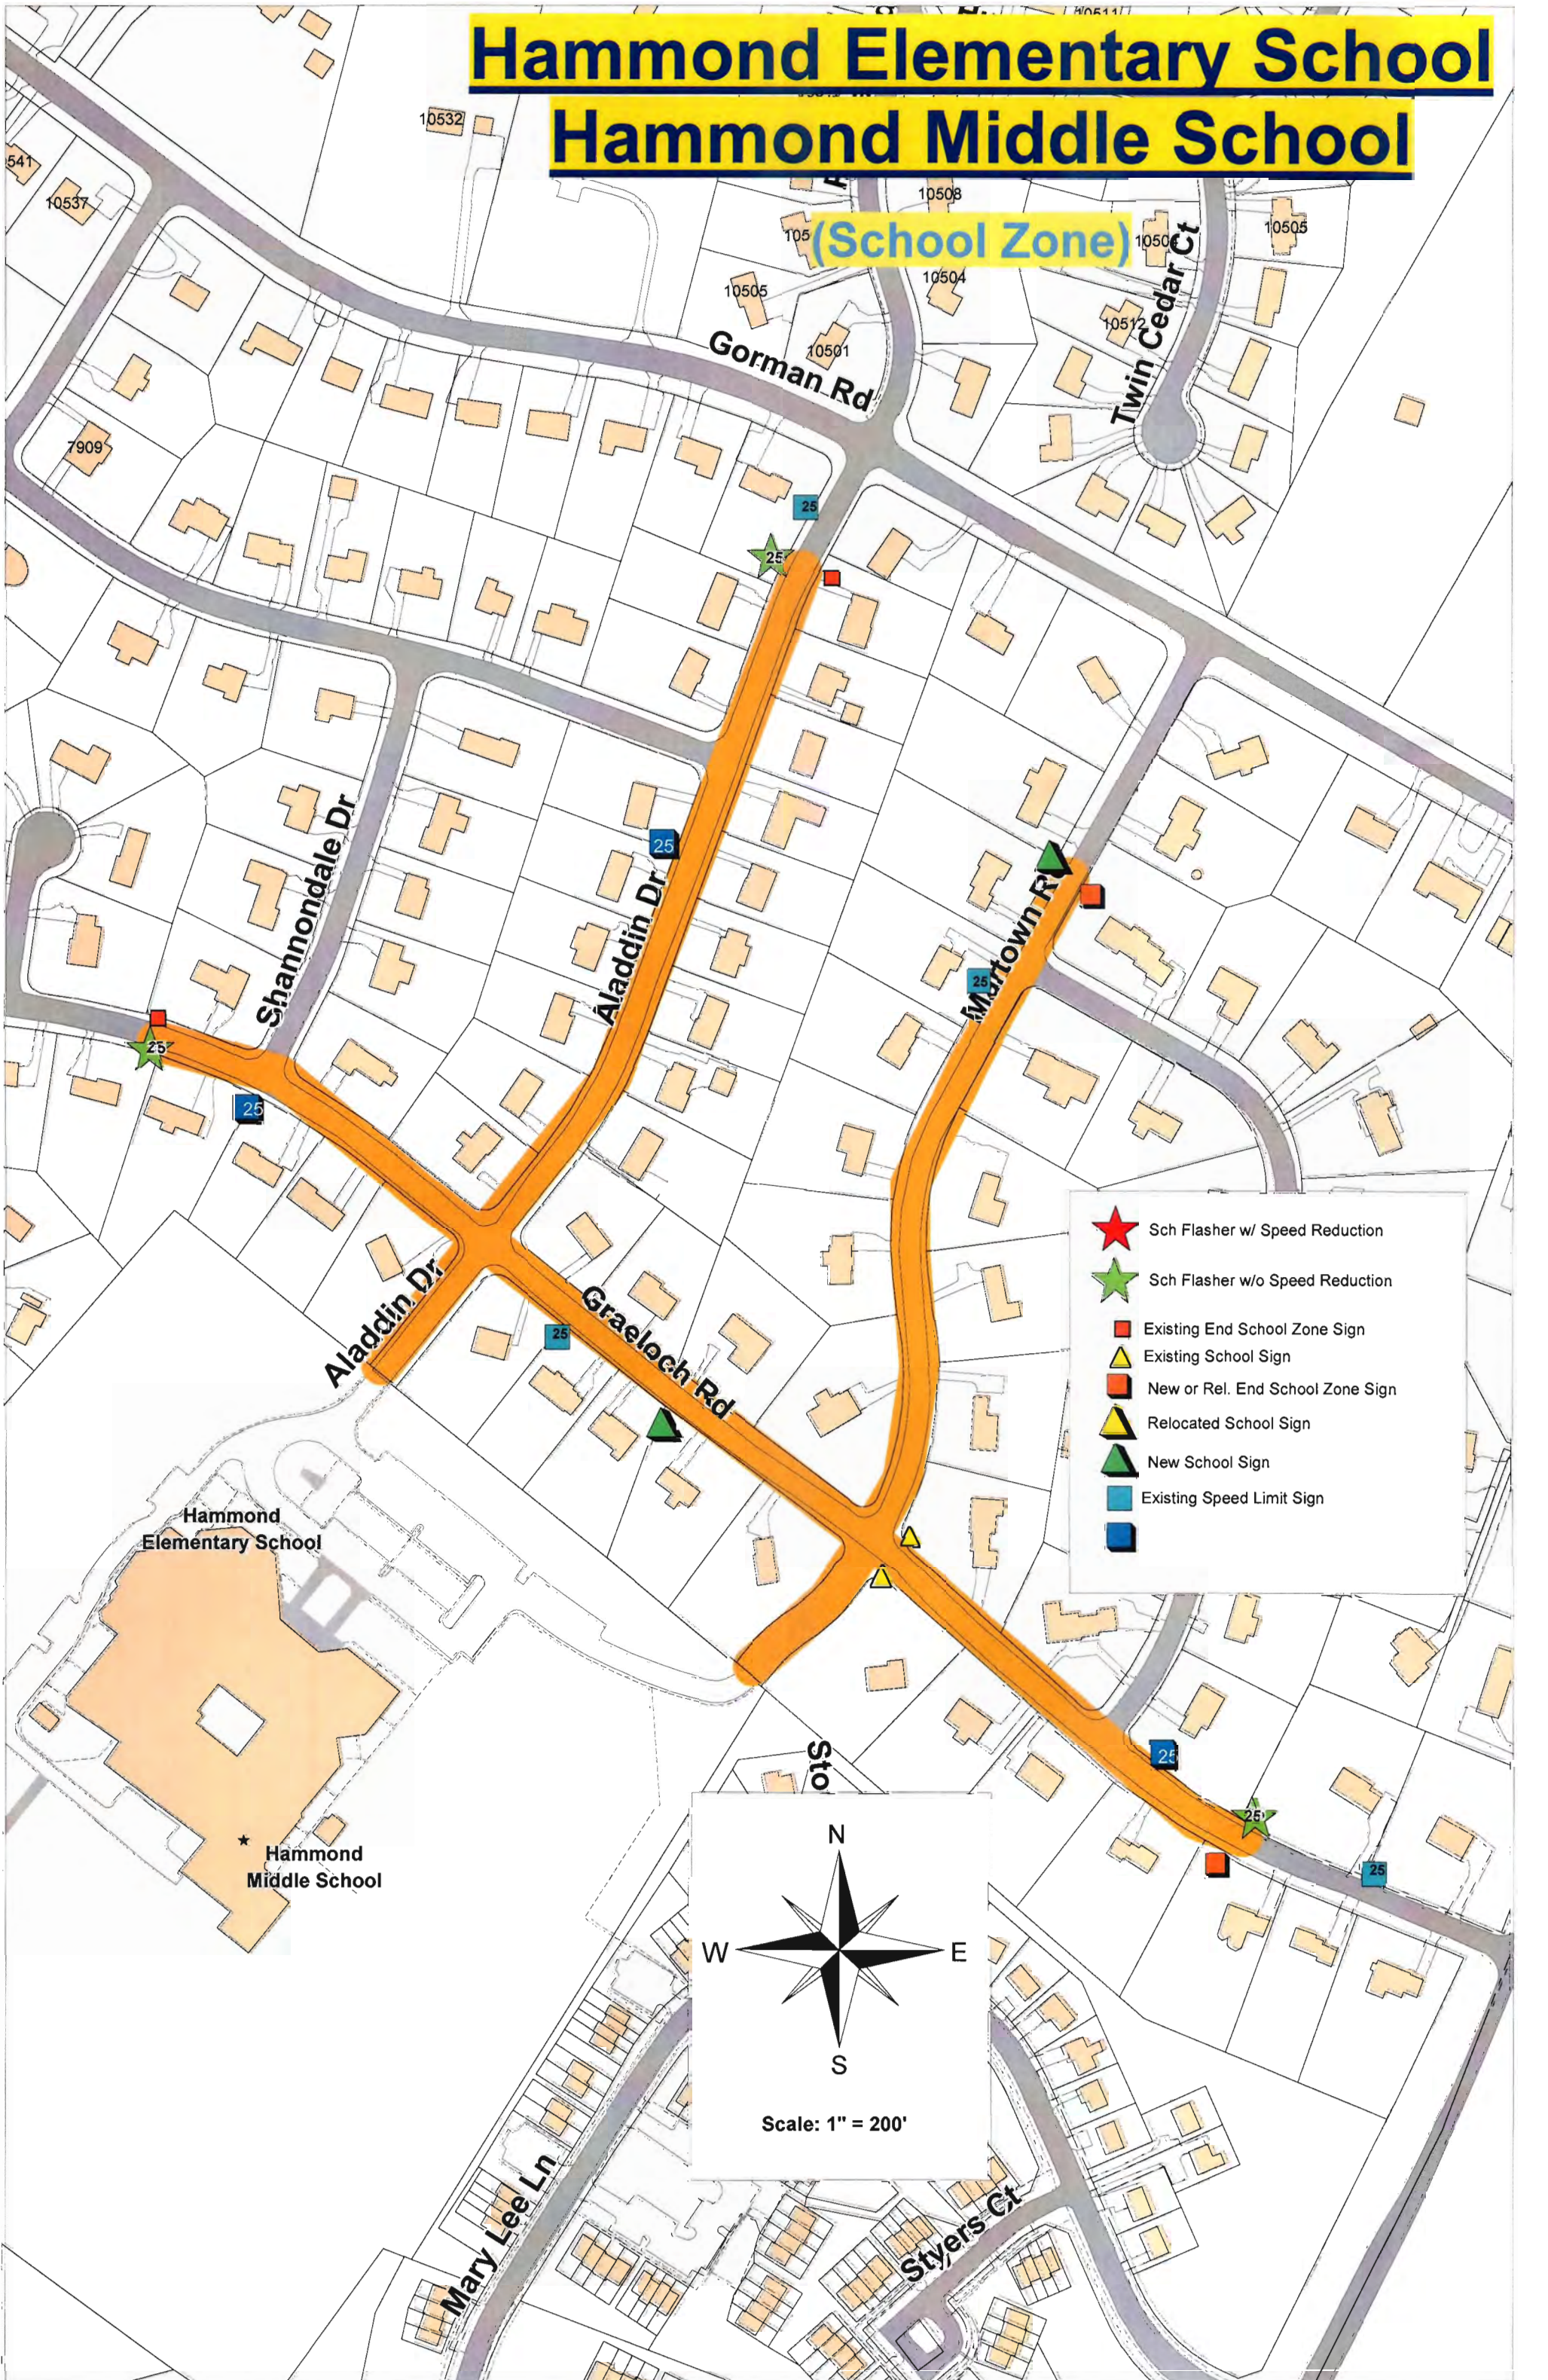

Hammond Elementary School

Hammond Middle School

(School Zone)

-  Sch Flasher w/ Speed Reduction
-  Sch Flasher w/o Speed Reduction
-  Existing End School Zone Sign
-  Existing School Sign
-  New or Rel. End School Zone Sign
-  Relocated School Sign
-  New School Sign
-  Existing Speed Limit Sign
-  New Speed Limit Sign

Scale: 1" = 200'