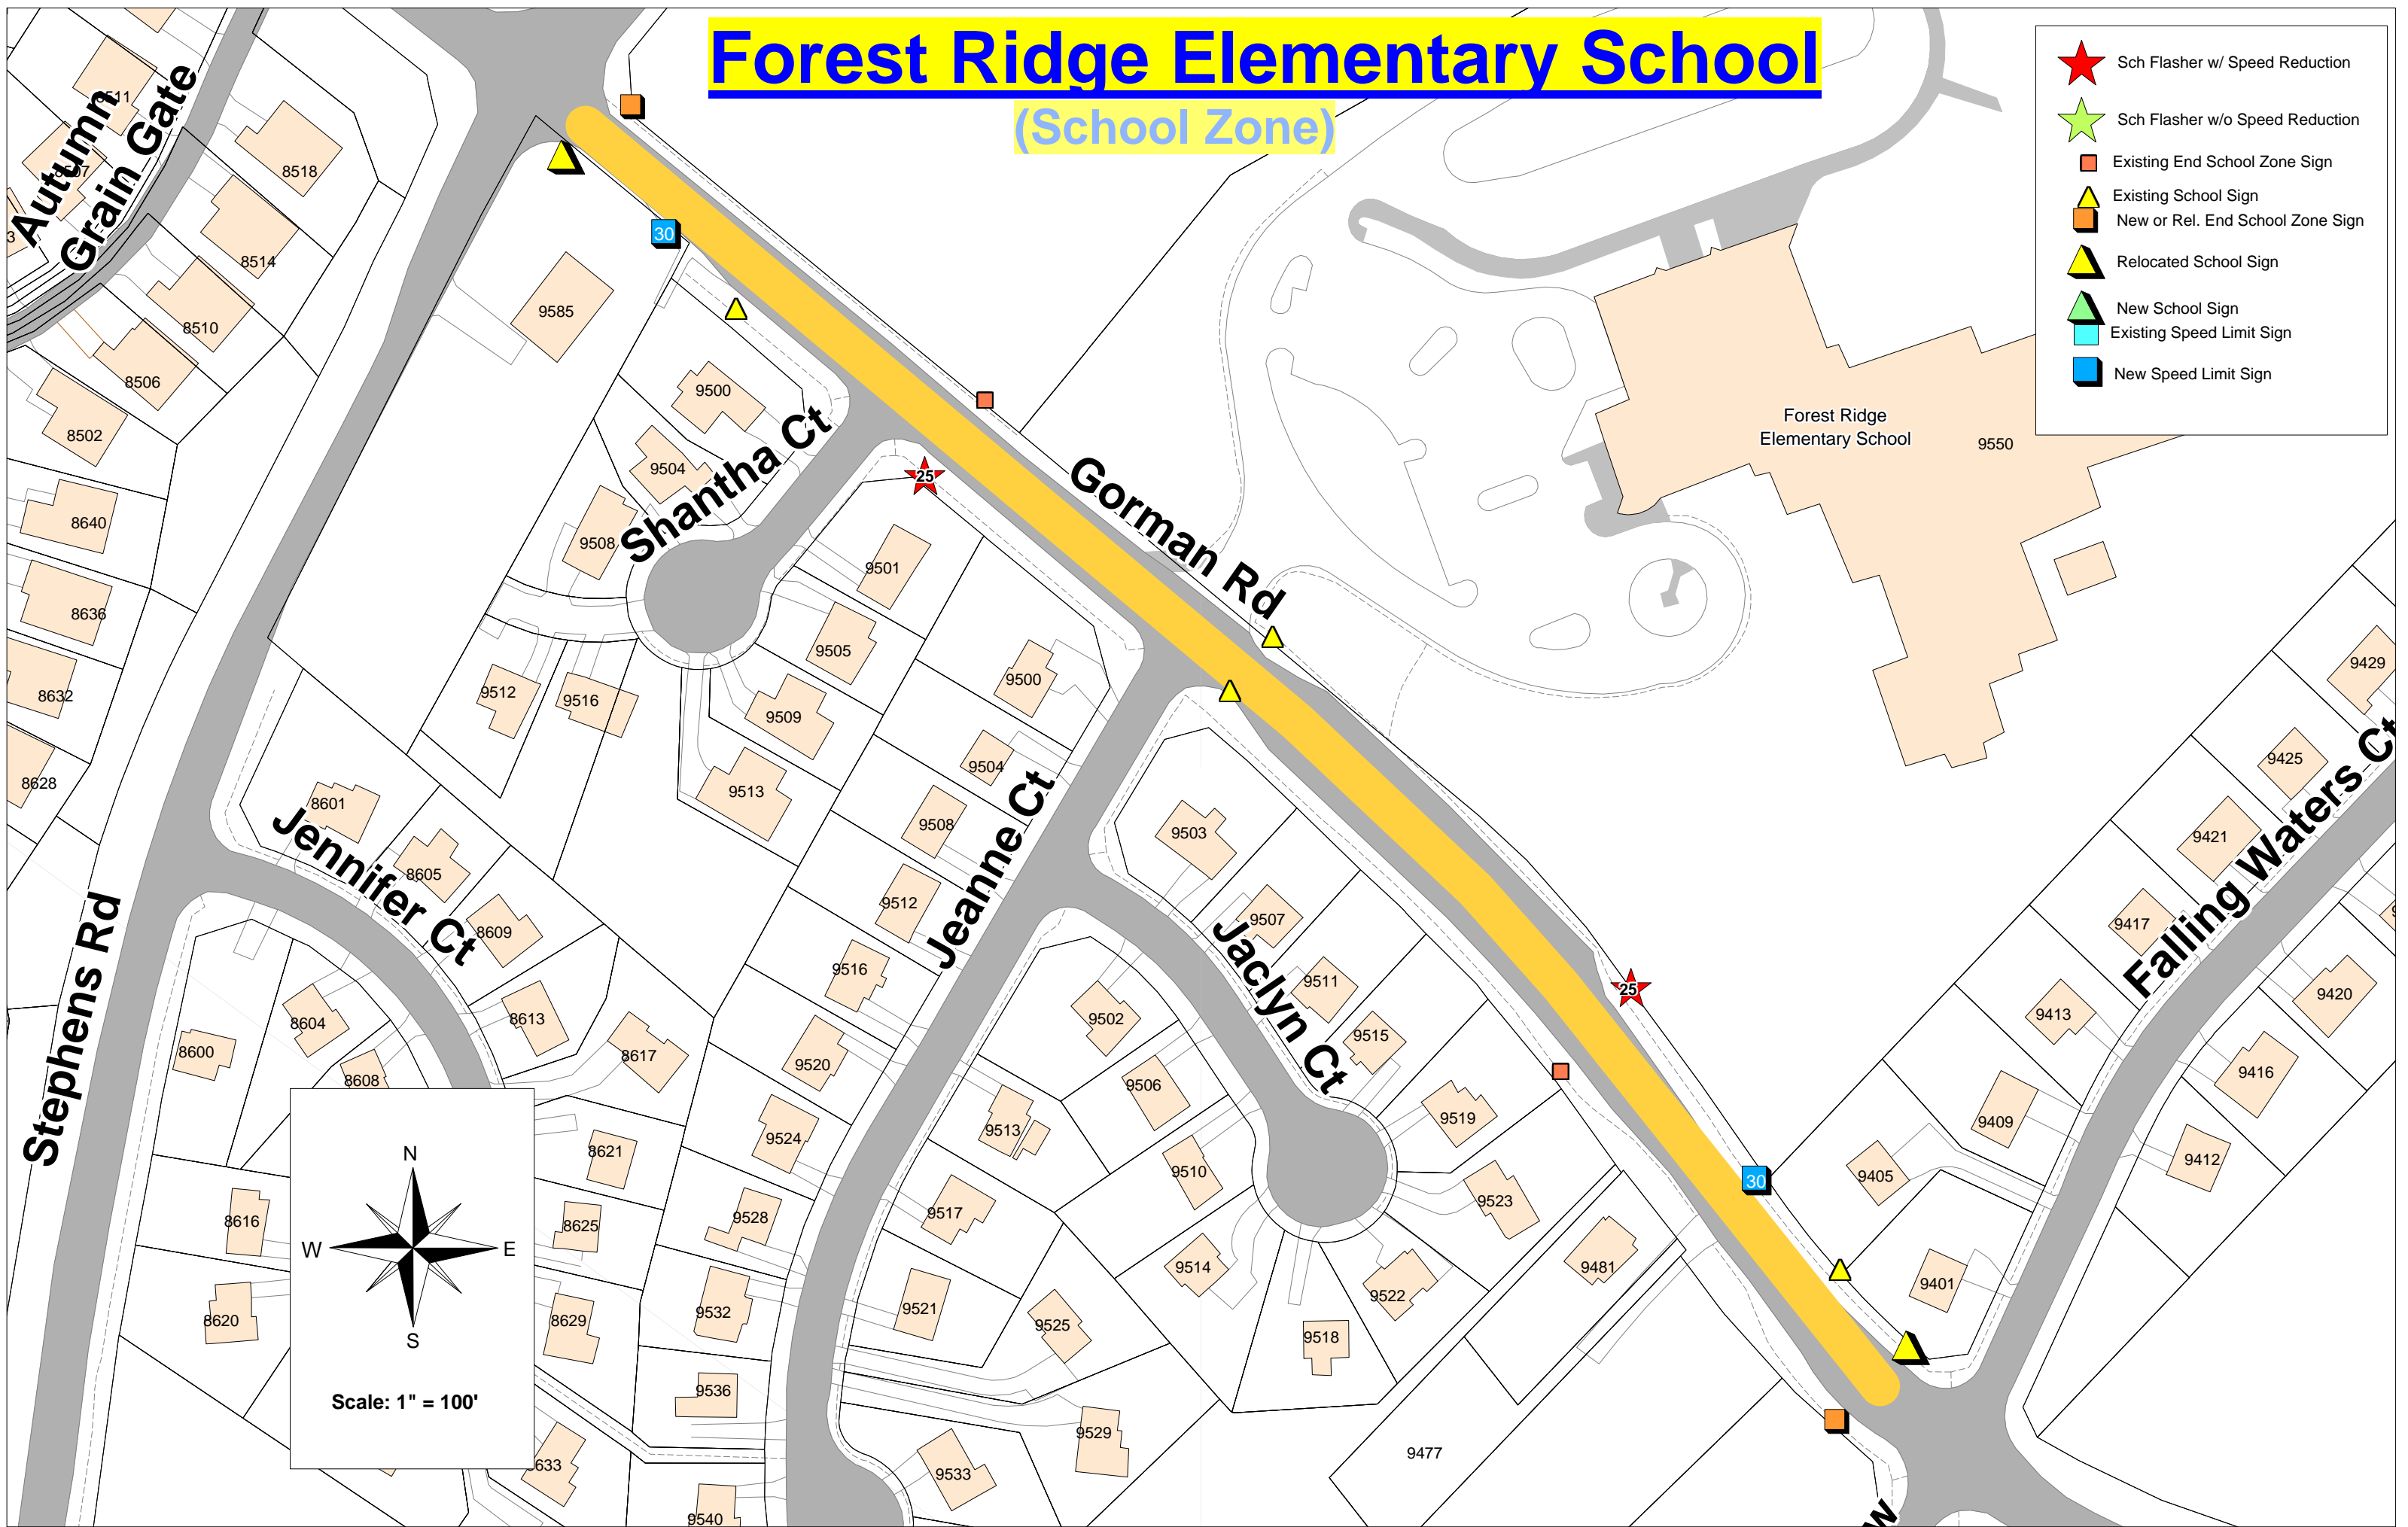

Forest Ridge Elementary School

(School Zone)

-  Sch Flasher w/ Speed Reduction
-  Sch Flasher w/o Speed Reduction
-  Existing End School Zone Sign
-  Existing School Sign
-  New or Rel. End School Zone Sign
-  Relocated School Sign
-  New School Sign
-  Existing Speed Limit Sign
-  New Speed Limit Sign

N
W E
S

Scale: 1" = 100'