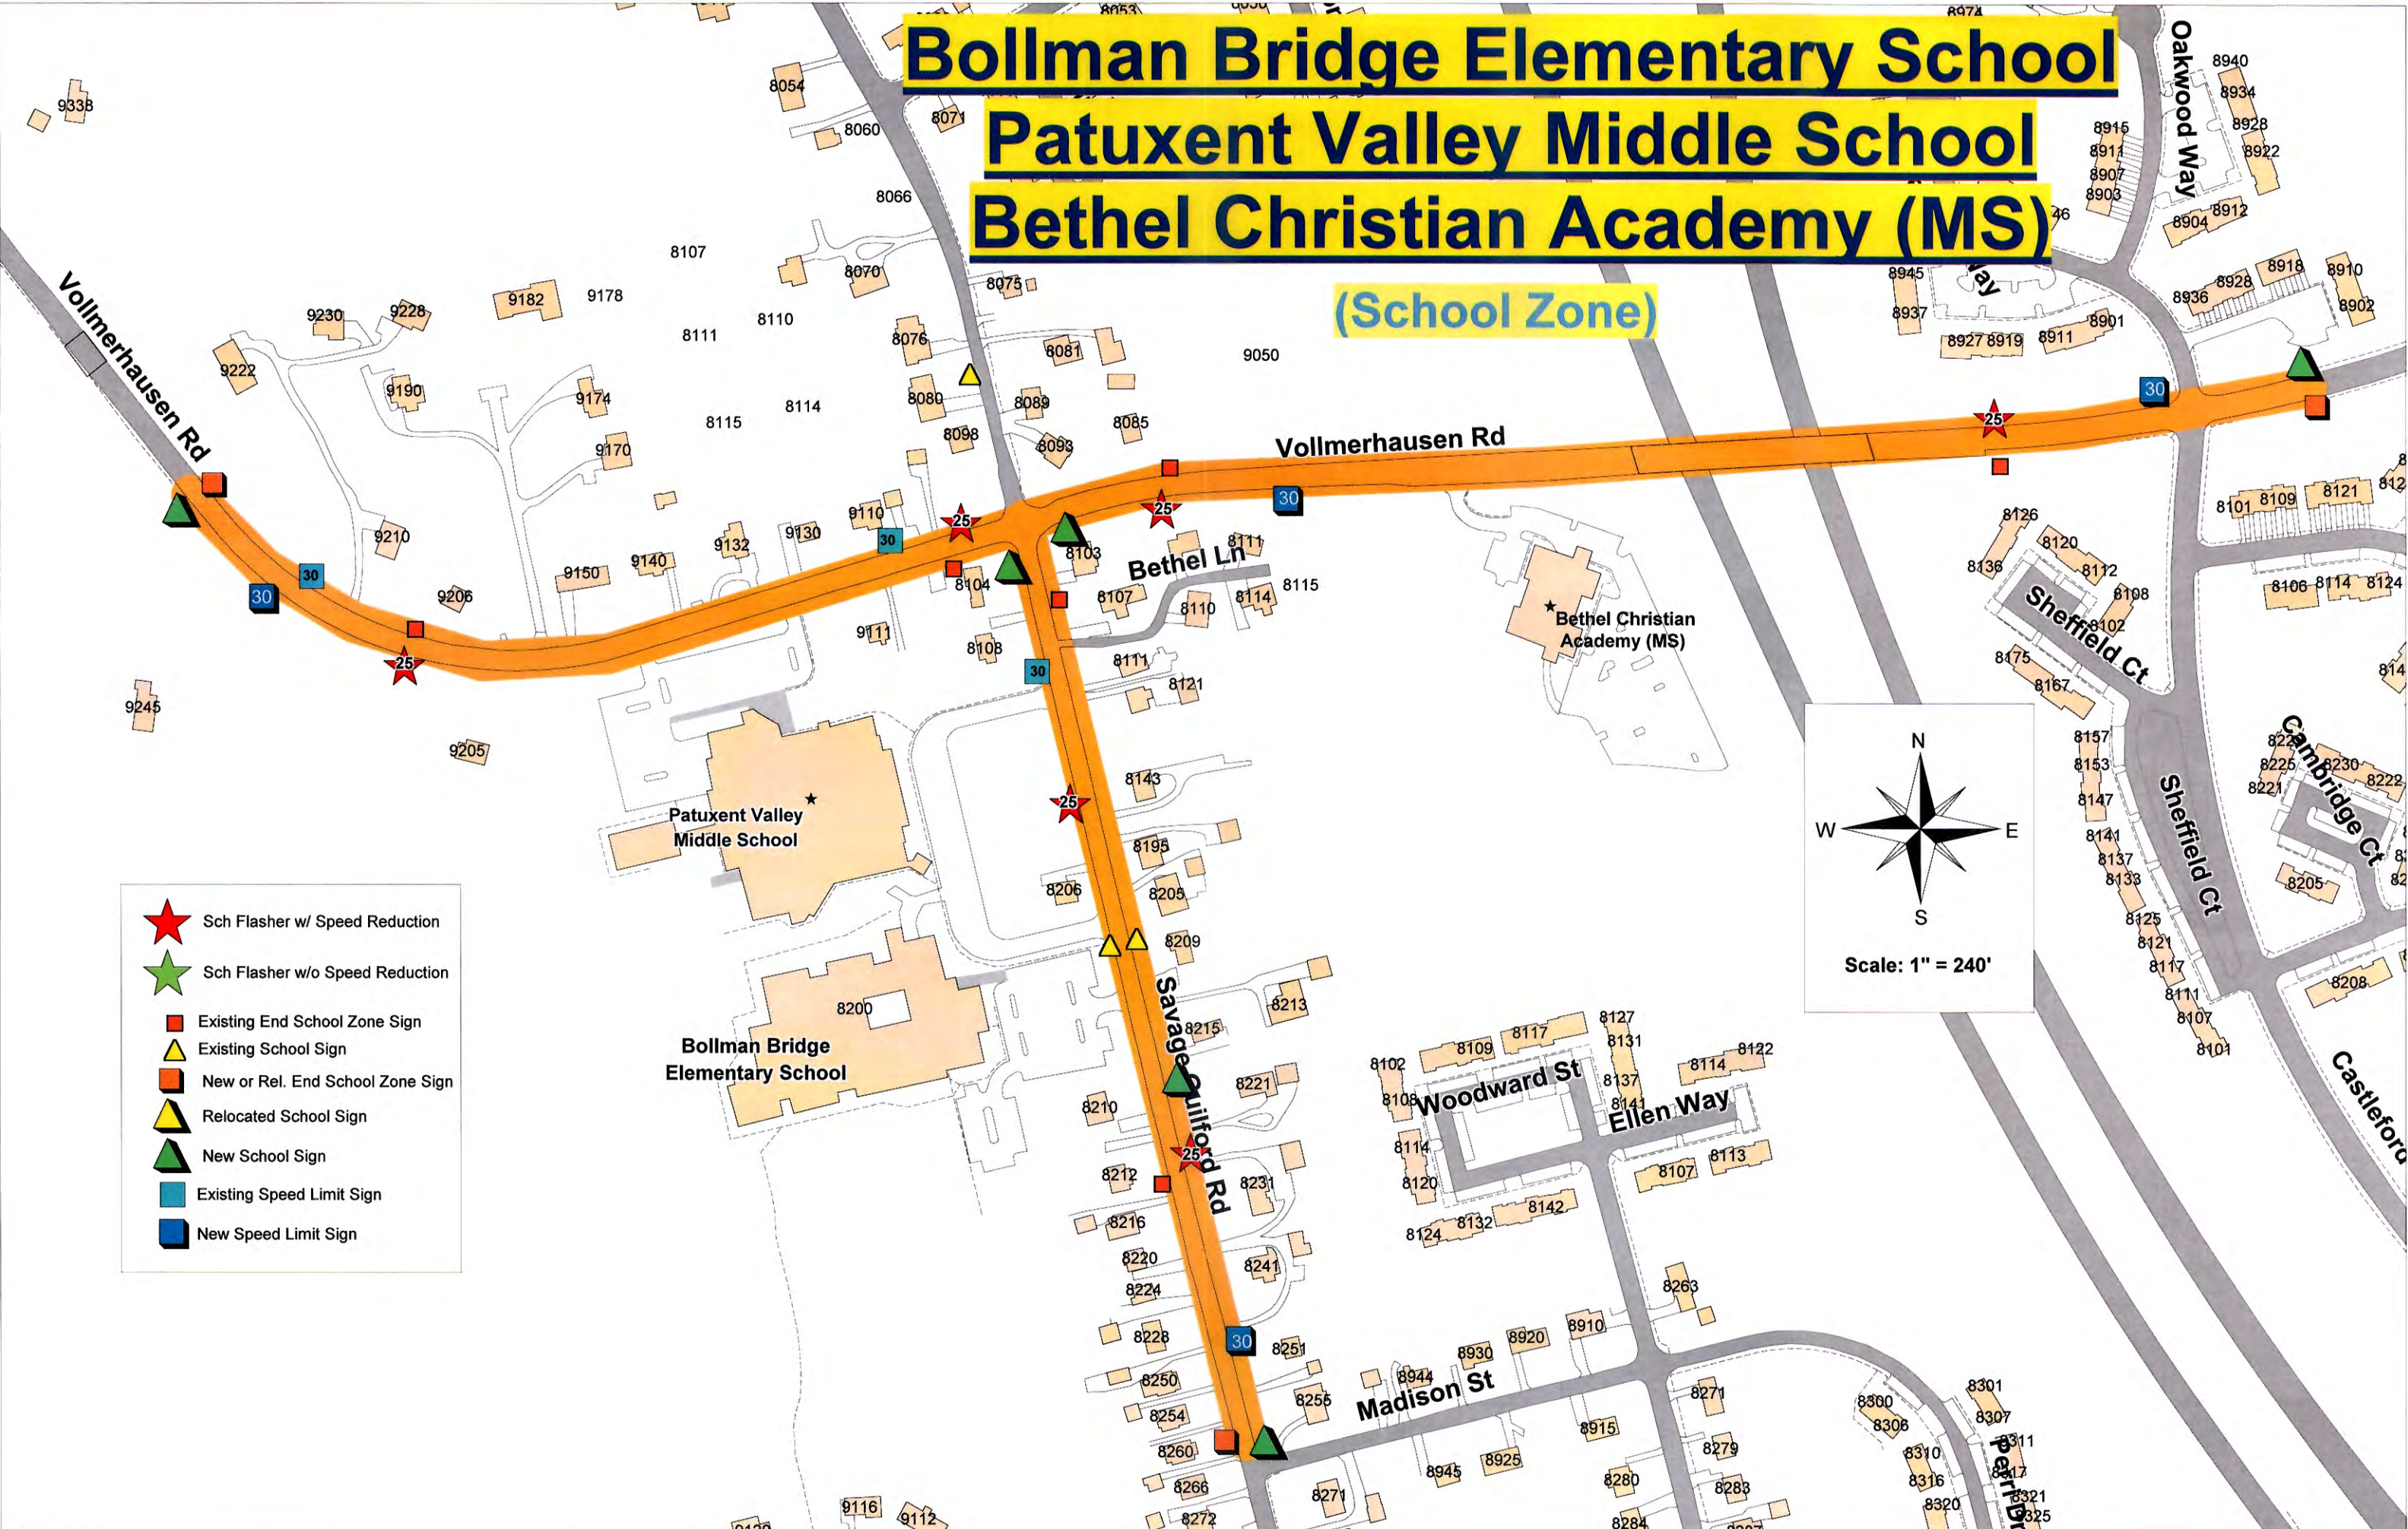

Bollman Bridge Elementary School Patuxent Valley Middle School Bethel Christian Academy (MS) (School Zone)

-  Sch Flasher w/ Speed Reduction
-  Sch Flasher w/o Speed Reduction
-  Existing End School Zone Sign
-  Existing School Sign
-  New or Rel. End School Zone Sign
-  Relocated School Sign
-  New School Sign
-  Existing Speed Limit Sign
-  New Speed Limit Sign