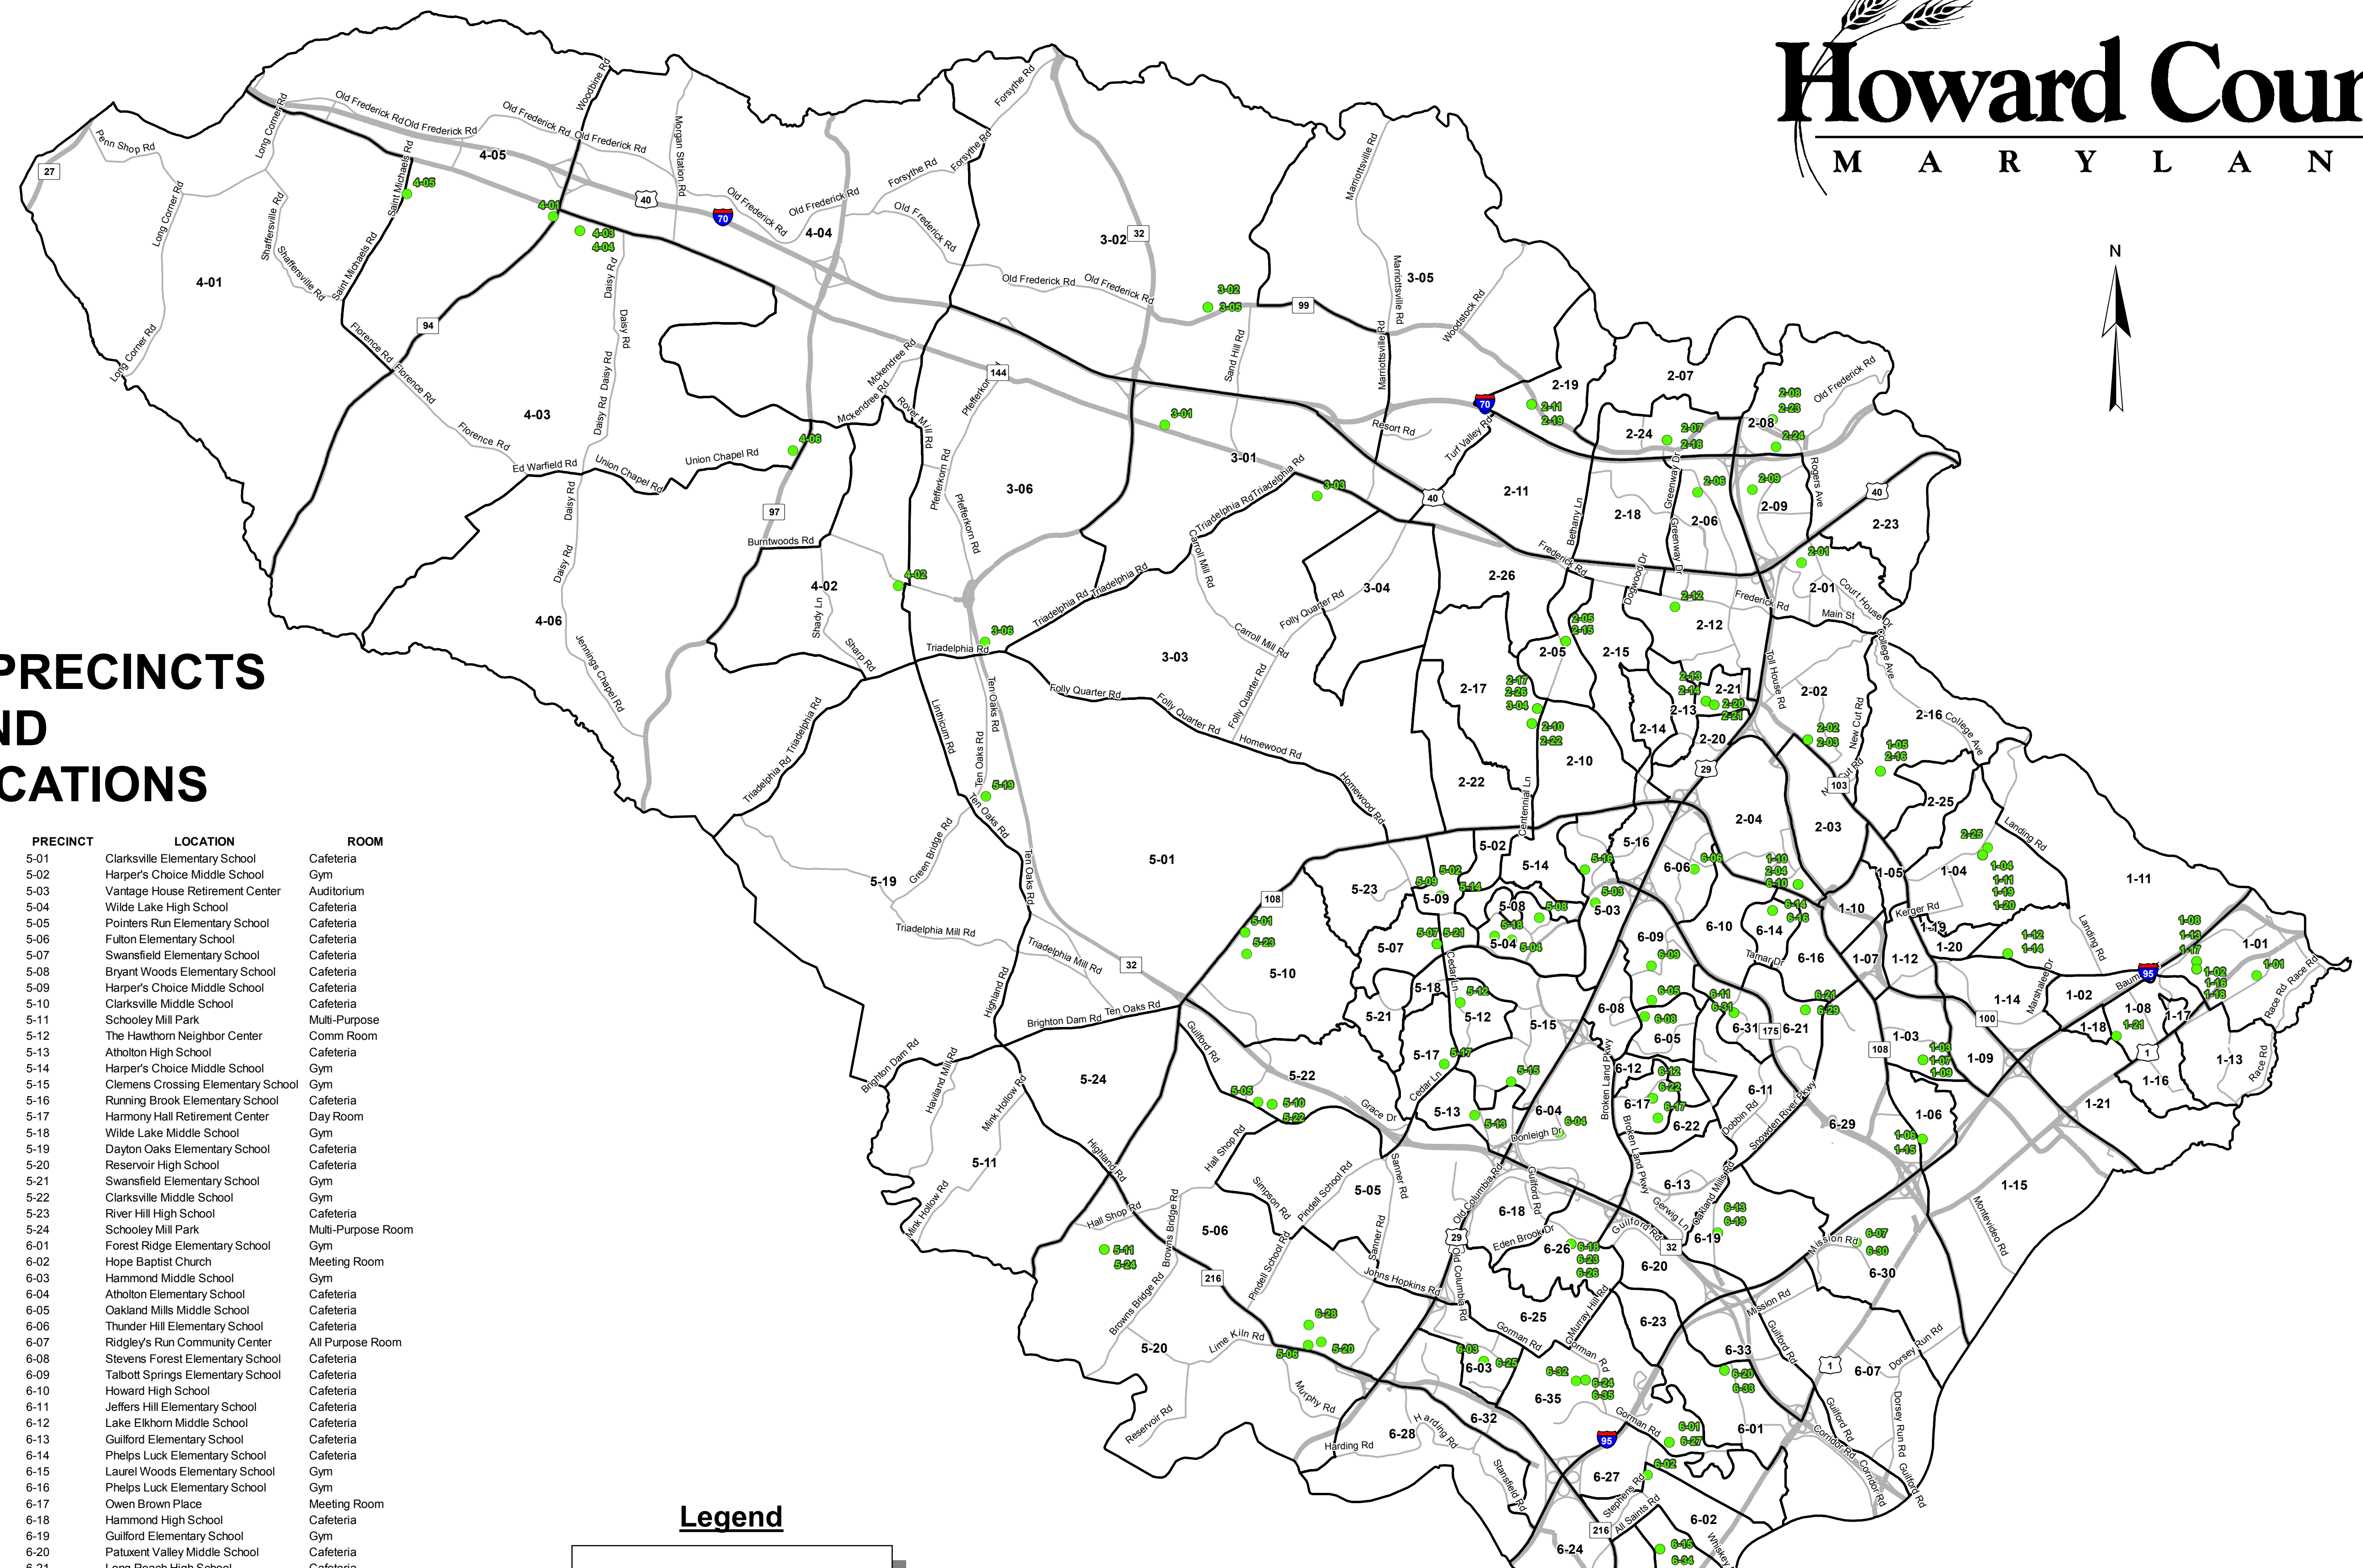

ELECTION PRECINCTS AND POLL LOCATIONS

PRECINCT	LOCATION	ROOM	PRECINCT	LOCATION	ROOM
1-01	St Augustine School	Gym	5-01	Clarksville Elementary School	Cafeteria
1-02	Elkridge Landing Middle School	Gym	5-02	Harper's Choice Middle School	Gym
1-03	Mayfield Woods Middle School	Cafeteria	5-03	Vantage House Retirement Center	Auditorium
1-04	Ichester Elementary School	Cafeteria	5-04	Wildie Lake High School	Cafeteria
1-05	Worthington Elementary School	Gym	5-05	Pointers Run Elementary School	Cafeteria
1-06	Deep Run Elementary School	Cafeteria	5-06	Fulton Elementary School	Cafeteria
1-07	Mayfield Woods Middle School	Cafeteria	5-07	Swansfield Elementary School	Cafeteria
1-08	Elkridge Elementary School	Cafeteria	5-08	Bryant Woods Elementary School	Cafeteria
1-09	Mayfield Woods Middle School	Gym	5-09	Harper's Choice Middle School	Cafeteria
1-10	Howard High School	Auditorium Lobby	5-10	Clarksville Middle School	Cafeteria
1-11	Ichester Elementary School	Gym	5-11	Schooley Mill Park	Multi-Purpose
1-12	Rockburn Elementary School	Gym	5-12	The Hawthorn Neighbor Center	Comm Room
1-13	Elkridge Elementary School	Gym	5-13	Atholton High School	Cafeteria
1-14	Rockburn Elementary School	Gym	5-14	Harper's Choice Middle School	Gym
1-15	Deep Run Elementary School	Gym	5-15	Clemens Crossing Elementary School	Gym
1-16	Elkridge Landing Middle School	Gym	5-16	Running Brook Elementary School	Cafeteria
1-17	Elkridge Elementary School	Gym	5-17	Harmony Hall Retirement Center	Day Room
1-18	Elkridge Landing Middle School	Gym	5-18	Wildie Lake Middle School	Gym
1-19	Ichester Elementary School	Gym	5-19	Dayton Oaks Elementary School	Cafeteria
1-20	Ichester Elementary School	Gym	5-20	Reservoir High School	Cafeteria
1-21	Ducketts Lane Elementary School	Cafeteria	5-21	Swansfield Elementary School	Gym
2-01	Park View At Ellicott City	Day Room	5-22	Clarksville Middle School	Gym
2-02	Ellicott Mills Middle School	Cafeteria	5-23	River Hill High School	Cafeteria
2-03	Ellicott Mills Middle School	Gym	5-24	Schooley Mill Park	Multi-Purpose Room
2-04	Howard High School	Gym	6-01	Forest Ridge Elementary School	Gym
2-05	Centennial Lane Elementary School	Cafeteria	6-02	Hope Baptist Church	Meeting Room
2-06	St Johns Lane Elementary School	Cafeteria	6-03	Hammond Middle School	Gym
2-07	Mt Hebron High School	Cafeteria	6-04	Atholton Elementary School	Cafeteria
2-08	Hollifield Station Elementary School	Cafeteria	6-05	Oakland Mills Middle School	Cafeteria
2-09	The Heartlands	Cafeteria	6-06	Thunder Hill Elementary School	Cafeteria
2-10	Centennial High School	Cafeteria	6-07	Ridgley's Run Community Center	All Purpose Room
2-11	Waverly Elementary School	Gym	6-08	Stevens Forest Elementary School	Cafeteria
2-12	Ellicott City Senior Center	Meeting Room	6-09	Talbot Springs Elementary School	Cafeteria
2-13	Dunloggin Middle School	Cafeteria	6-10	Howard High School	Cafeteria
2-14	Dunloggin Middle School	Cafeteria	6-11	Jeffers Hill Elementary School	Cafeteria
2-15	Centennial Lane Elementary School	Gym	6-12	Lake Elkhorn Middle School	Cafeteria
2-16	Worthington Elementary School	Cafeteria	6-13	Guilford Elementary School	Cafeteria
2-17	Burleigh Manor Middle School	Cafeteria	6-14	Phelps Luck Elementary School	Cafeteria
2-18	Mt Hebron High School	Gym	6-15	Laurel Woods Elementary School	Gym
2-19	Waverly Elementary School	Cafeteria	6-16	Phelps Luck Elementary School	Gym
2-20	Northfield Elementary School	Cafeteria	6-17	Owen Brown Place	Meeting Room
2-21	Northfield Elementary School	Cafeteria	6-18	Hammond High School	Cafeteria
2-22	Centennial High School	Cafeteria	6-19	Guilford Elementary School	Gym
2-23	Hollifield Station Elementary School	Gym	6-20	Patuxent Valley Middle School	Cafeteria
2-24	Patapsco Middle School	Gym	6-21	Long Reach High School	Cafeteria
2-25	Bonnie Branch Middle School	Cafeteria	6-22	Lake Elkhorn Middle School	Cafeteria
2-26	Burleigh Manor Middle School	Cafeteria	6-23	Hammond High School	Cafeteria
3-01	West Friendship Elementary School	Cafeteria	6-24	Murray Hill Middle School	Cafeteria
3-02	Mount View Middle School	Cafeteria	6-25	Hammond Middle School	Gym
3-03	Manor Woods Elementary School	Cafeteria	6-26	Hammond High School	Gym
3-04	Burleigh Manor Middle School	Cafeteria	6-27	Forest Ridge Elementary School	Gym
3-05	Mount View Middle School	Gym	6-28	Lime Kiln Middle School	Cafeteria
3-06	Folly Quarter Middle School	Cafeteria	6-29	Long Reach High School	Main Gym
4-01	Lisbon Volunteer Fire Department	Hall	6-30	Ridgley's Run Community Center	All Purpose Room
4-02	Glenelg High School	Cafeteria	6-31	Jeffers Hill Elementary School	Gym
4-03	Lisbon Elementary School	Cafeteria	6-32	Gorman Crossing Elementary School	Gym
4-04	Lisbon Elementary School	Gym	6-33	Patuxent Valley Middle School	Gym
4-05	St Michael's Catholic Church	Multi-Purpose	6-34	Laurel Woods Elementary School	Cafeteria
4-06	Glenwood Middle School	Cafeteria	6-35	Murray Hill Middle School	Gym