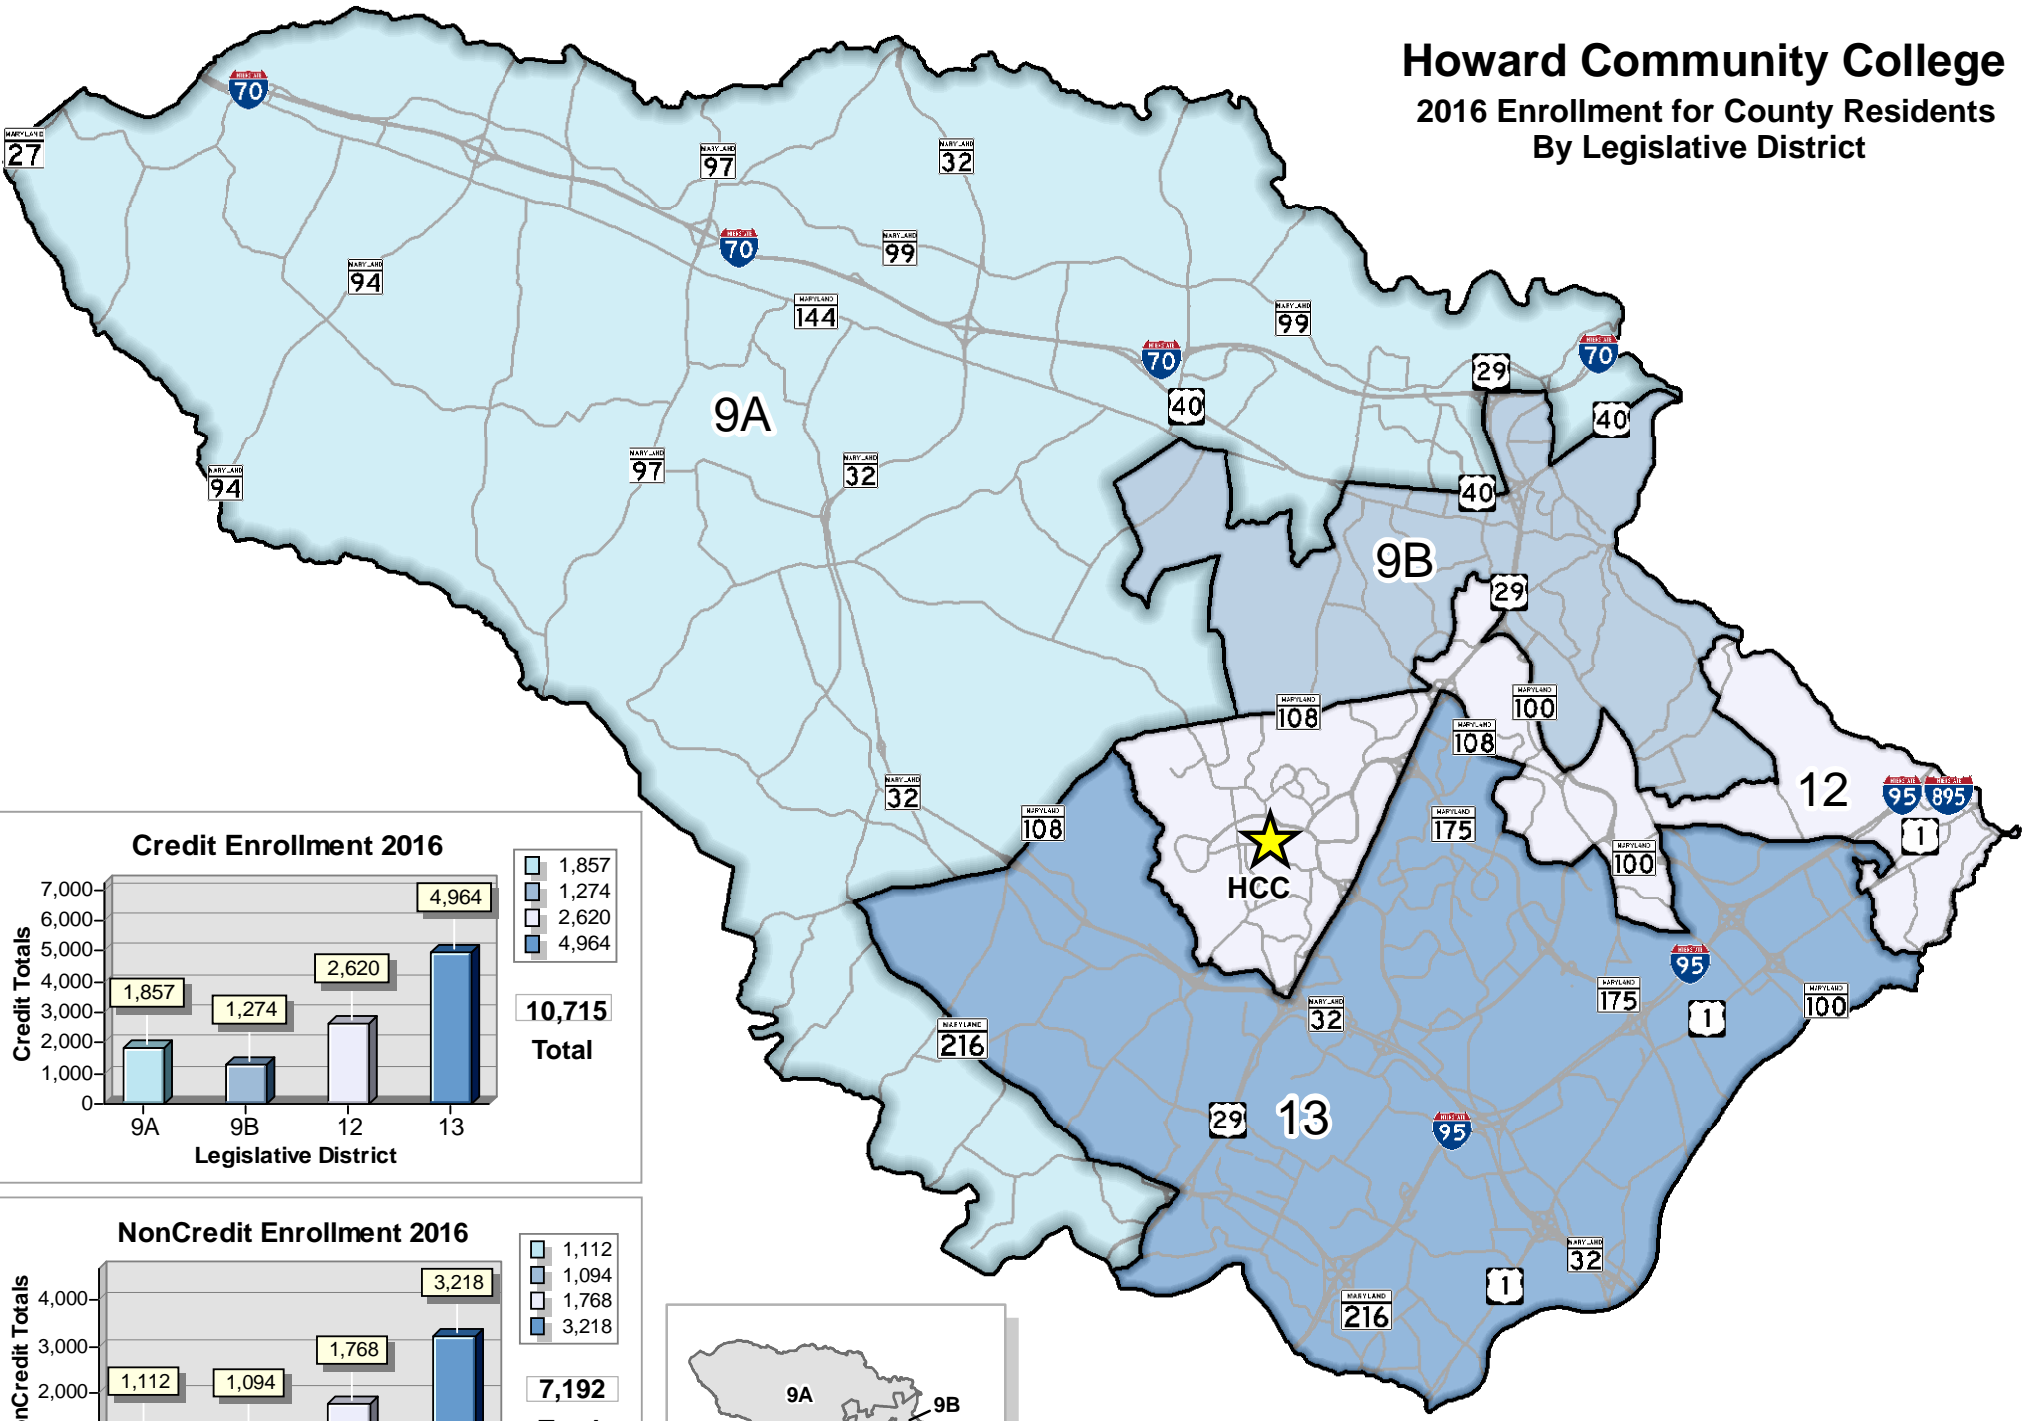

Howard Community College

2016 Enrollment for County Residents

By Legislative District

NORTH
 0 1.5 3 6 Miles
 Scale: 1 in = 2.5 mi
 Date: September 2016
 GIS
 Howard County MARYLAND