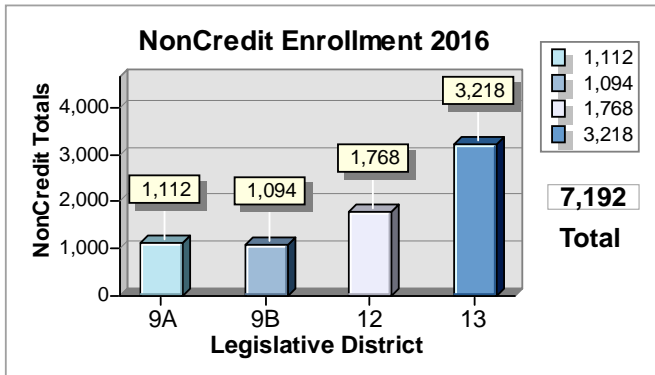

Howard Community College

2016 Enrollment for County Residents

By Legislative District

NORTH
 0 1.5 3 6 Miles
 Scale: 1 in = 2.5 mi
 Date: September 2016
 GIS
 Howard County MARYLAND