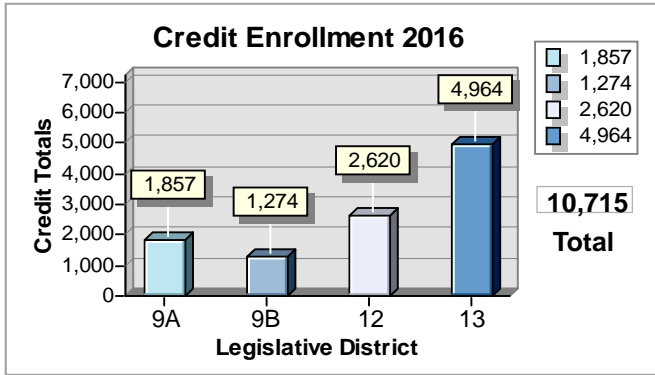

Howard Community College

2016 Enrollment for County Residents

By Legislative District

NORTH
 0 1.5 3 6 Miles
 Scale: 1 in = 2.5 mi
 Date: September 2016
 GIS
 Howard County MARYLAND