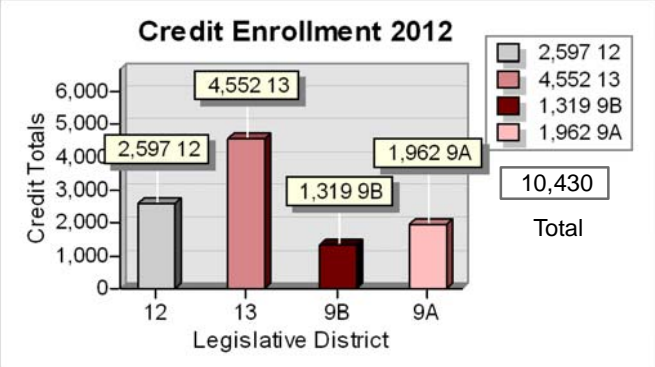

Howard Community College

2012 Enrollment for County Residents

By Legislative District

NORTH
 0 1.75 3.5 7 Miles
 Scale: 1 in = 2.5 mi
 Date: September 2012