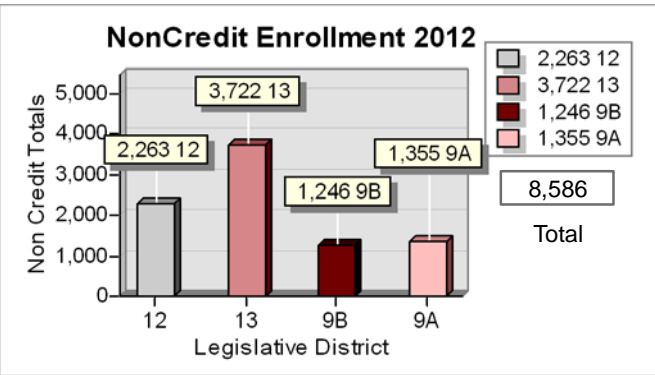

Howard Community College

2012 Enrollment for County Residents

By Legislative District

NORTH
 0 1.75 3.5 7 Miles
 Scale: 1 in = 2.5 mi
 Date: September 2012