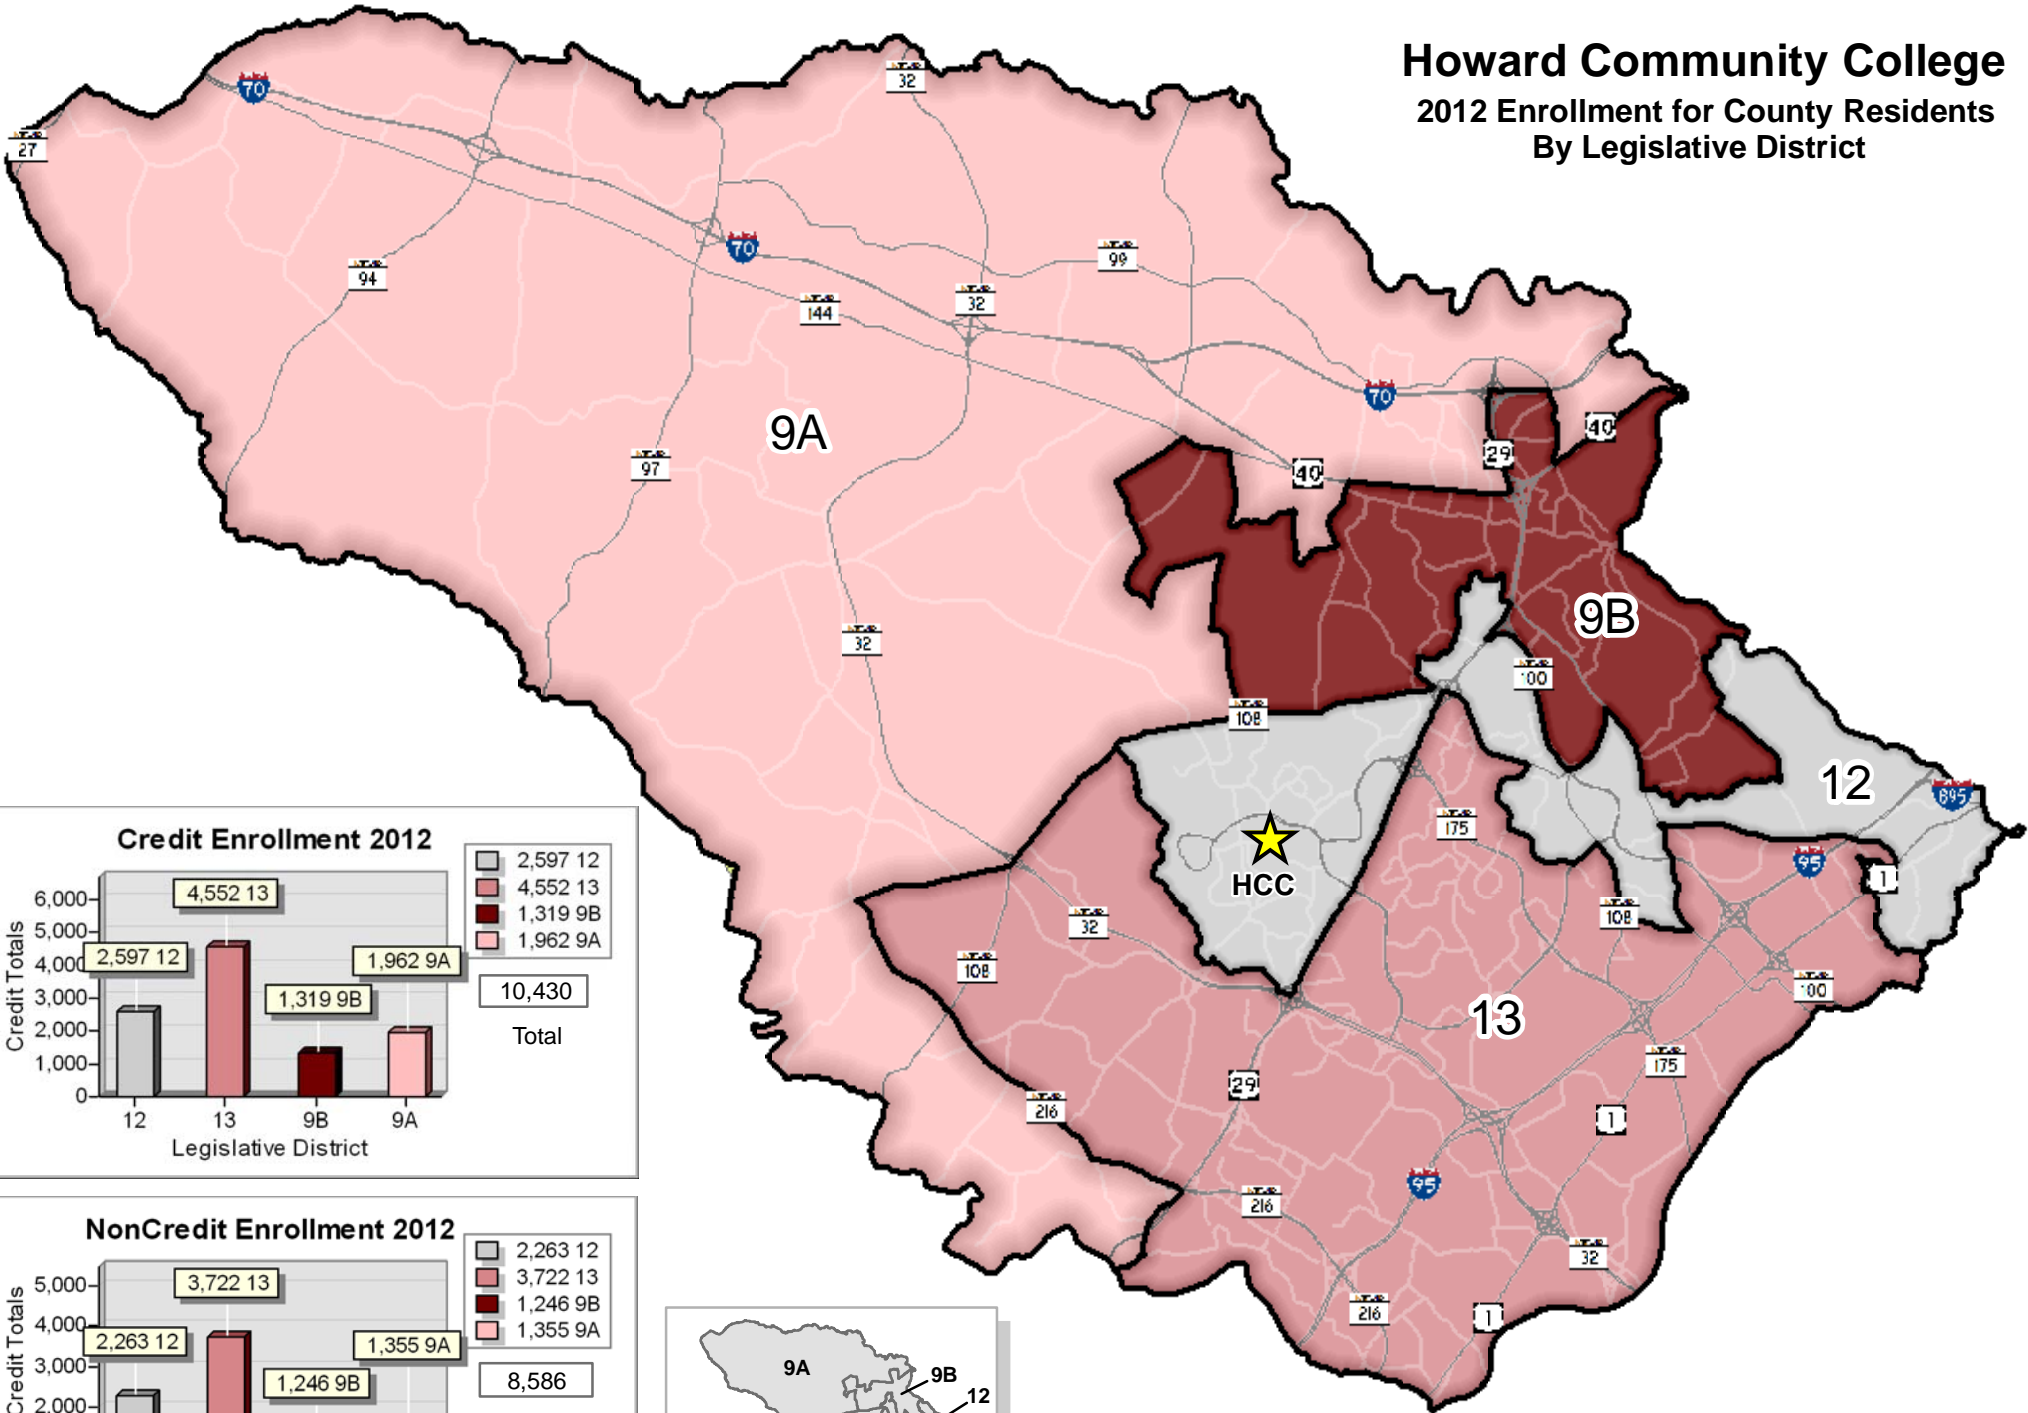

Howard Community College

2012 Enrollment for County Residents

By Legislative District

NORTH
 0 1.75 3.5 7 Miles
 Scale: 1 in = 2.5 mi
 Date: September 2012