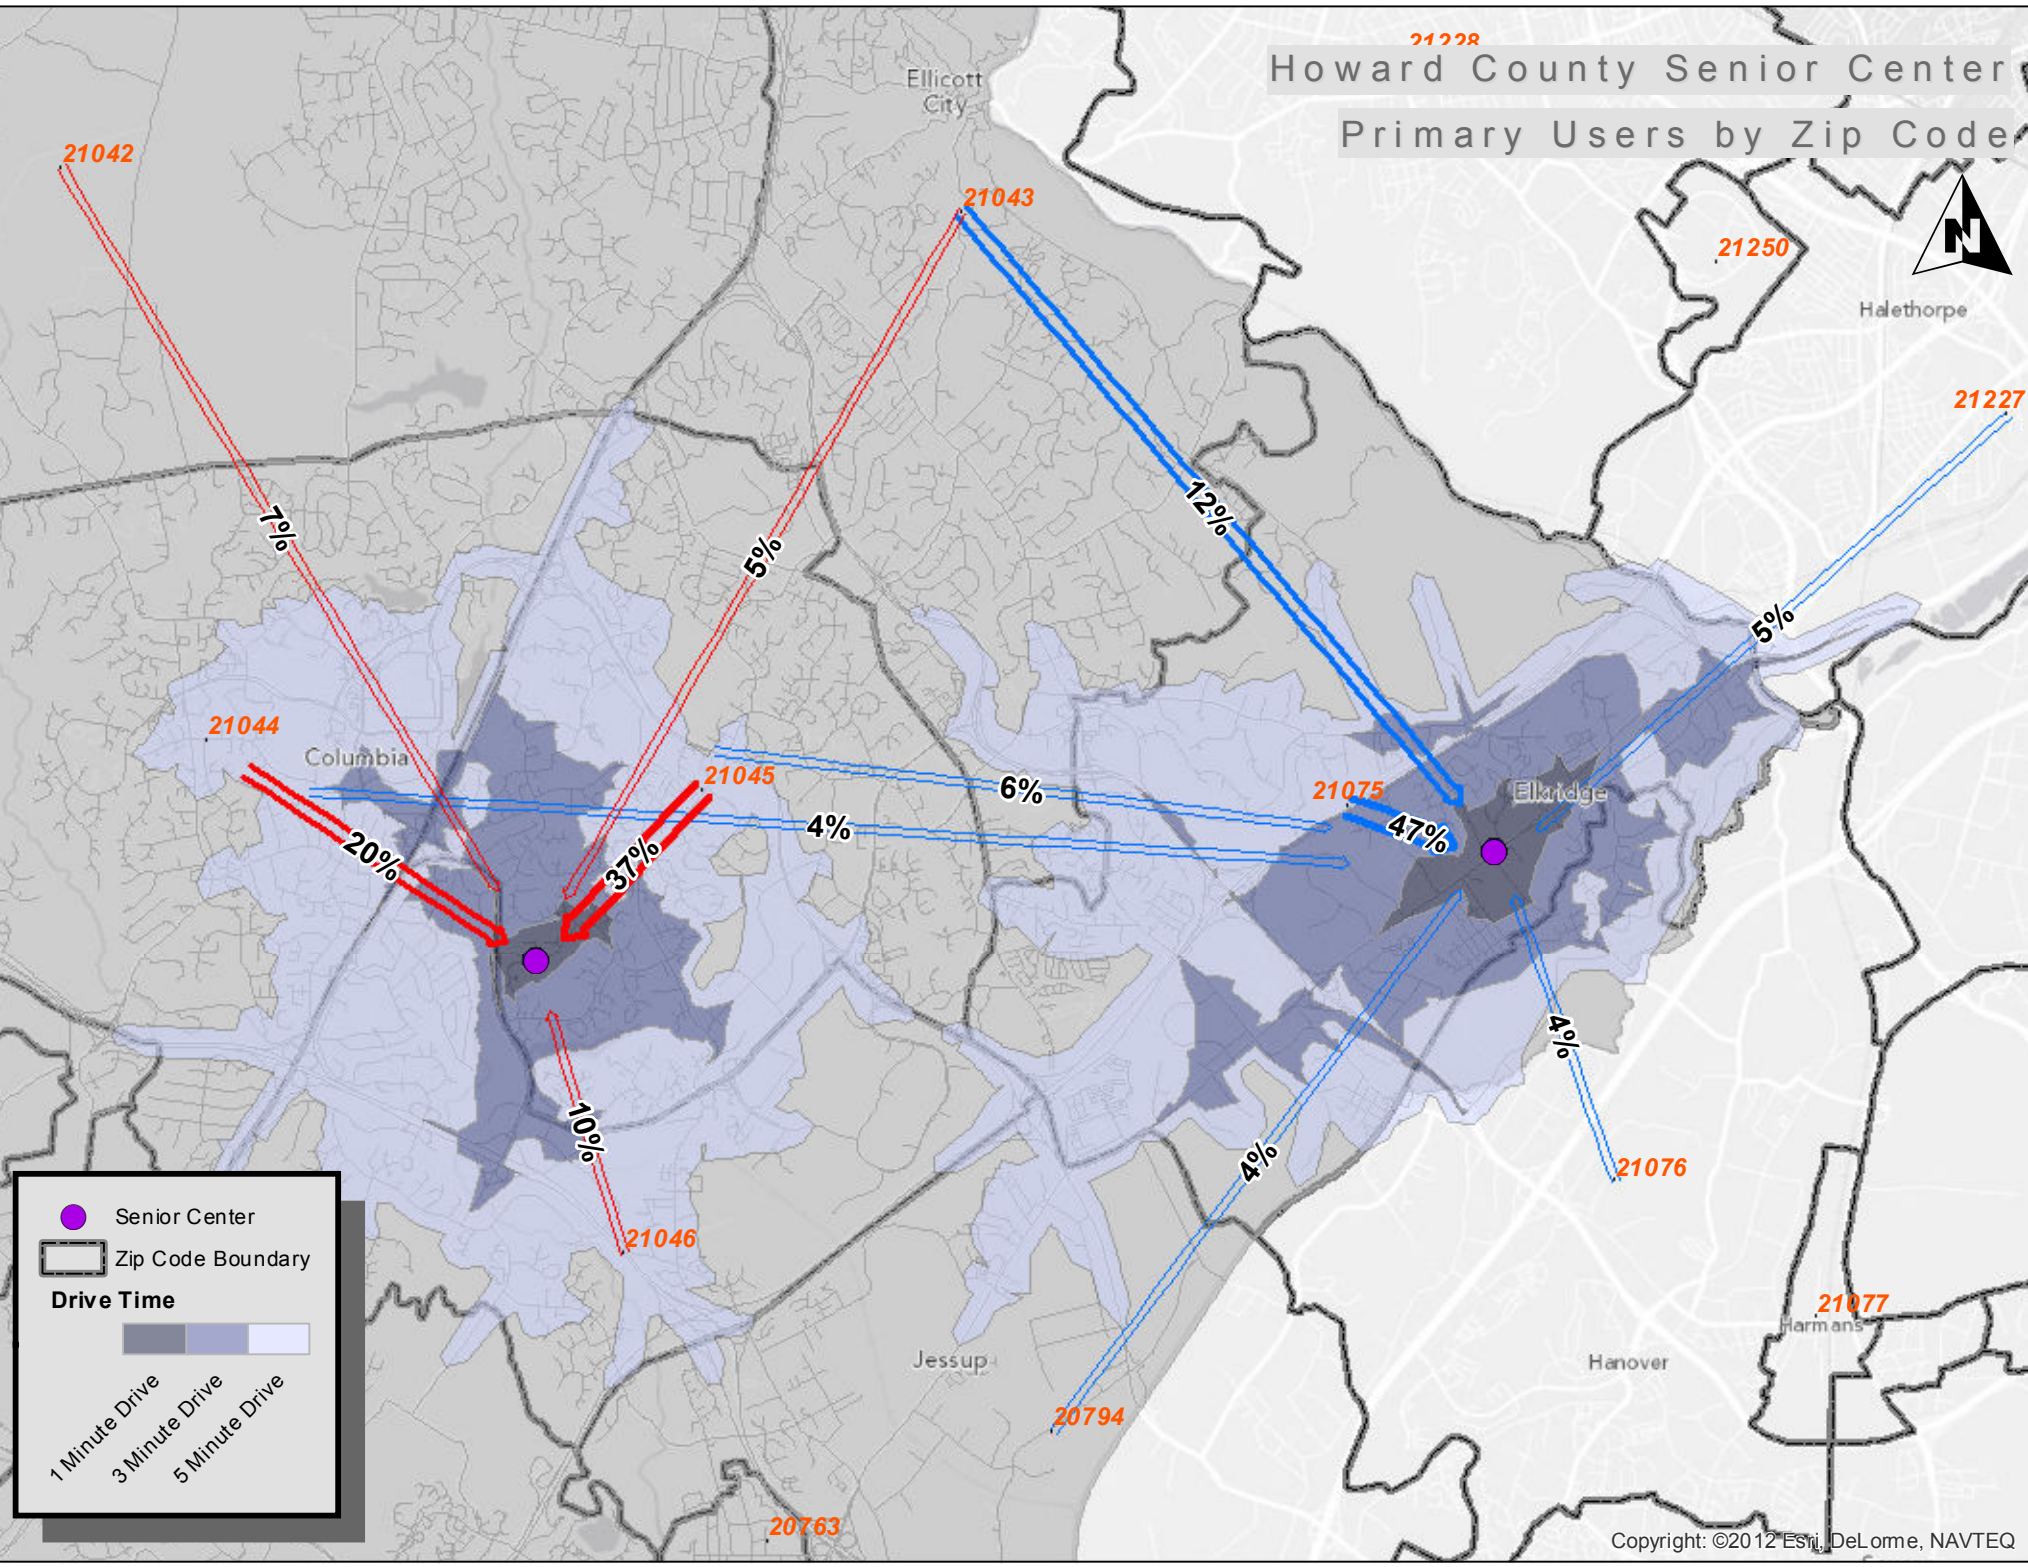

21228
Howard County Senior Center
Primary Users by Zip Code

- Senior Center
- Zip Code Boundary

Drive Time

- 1 Minute Drive
- 3 Minute Drive
- 5 Minute Drive