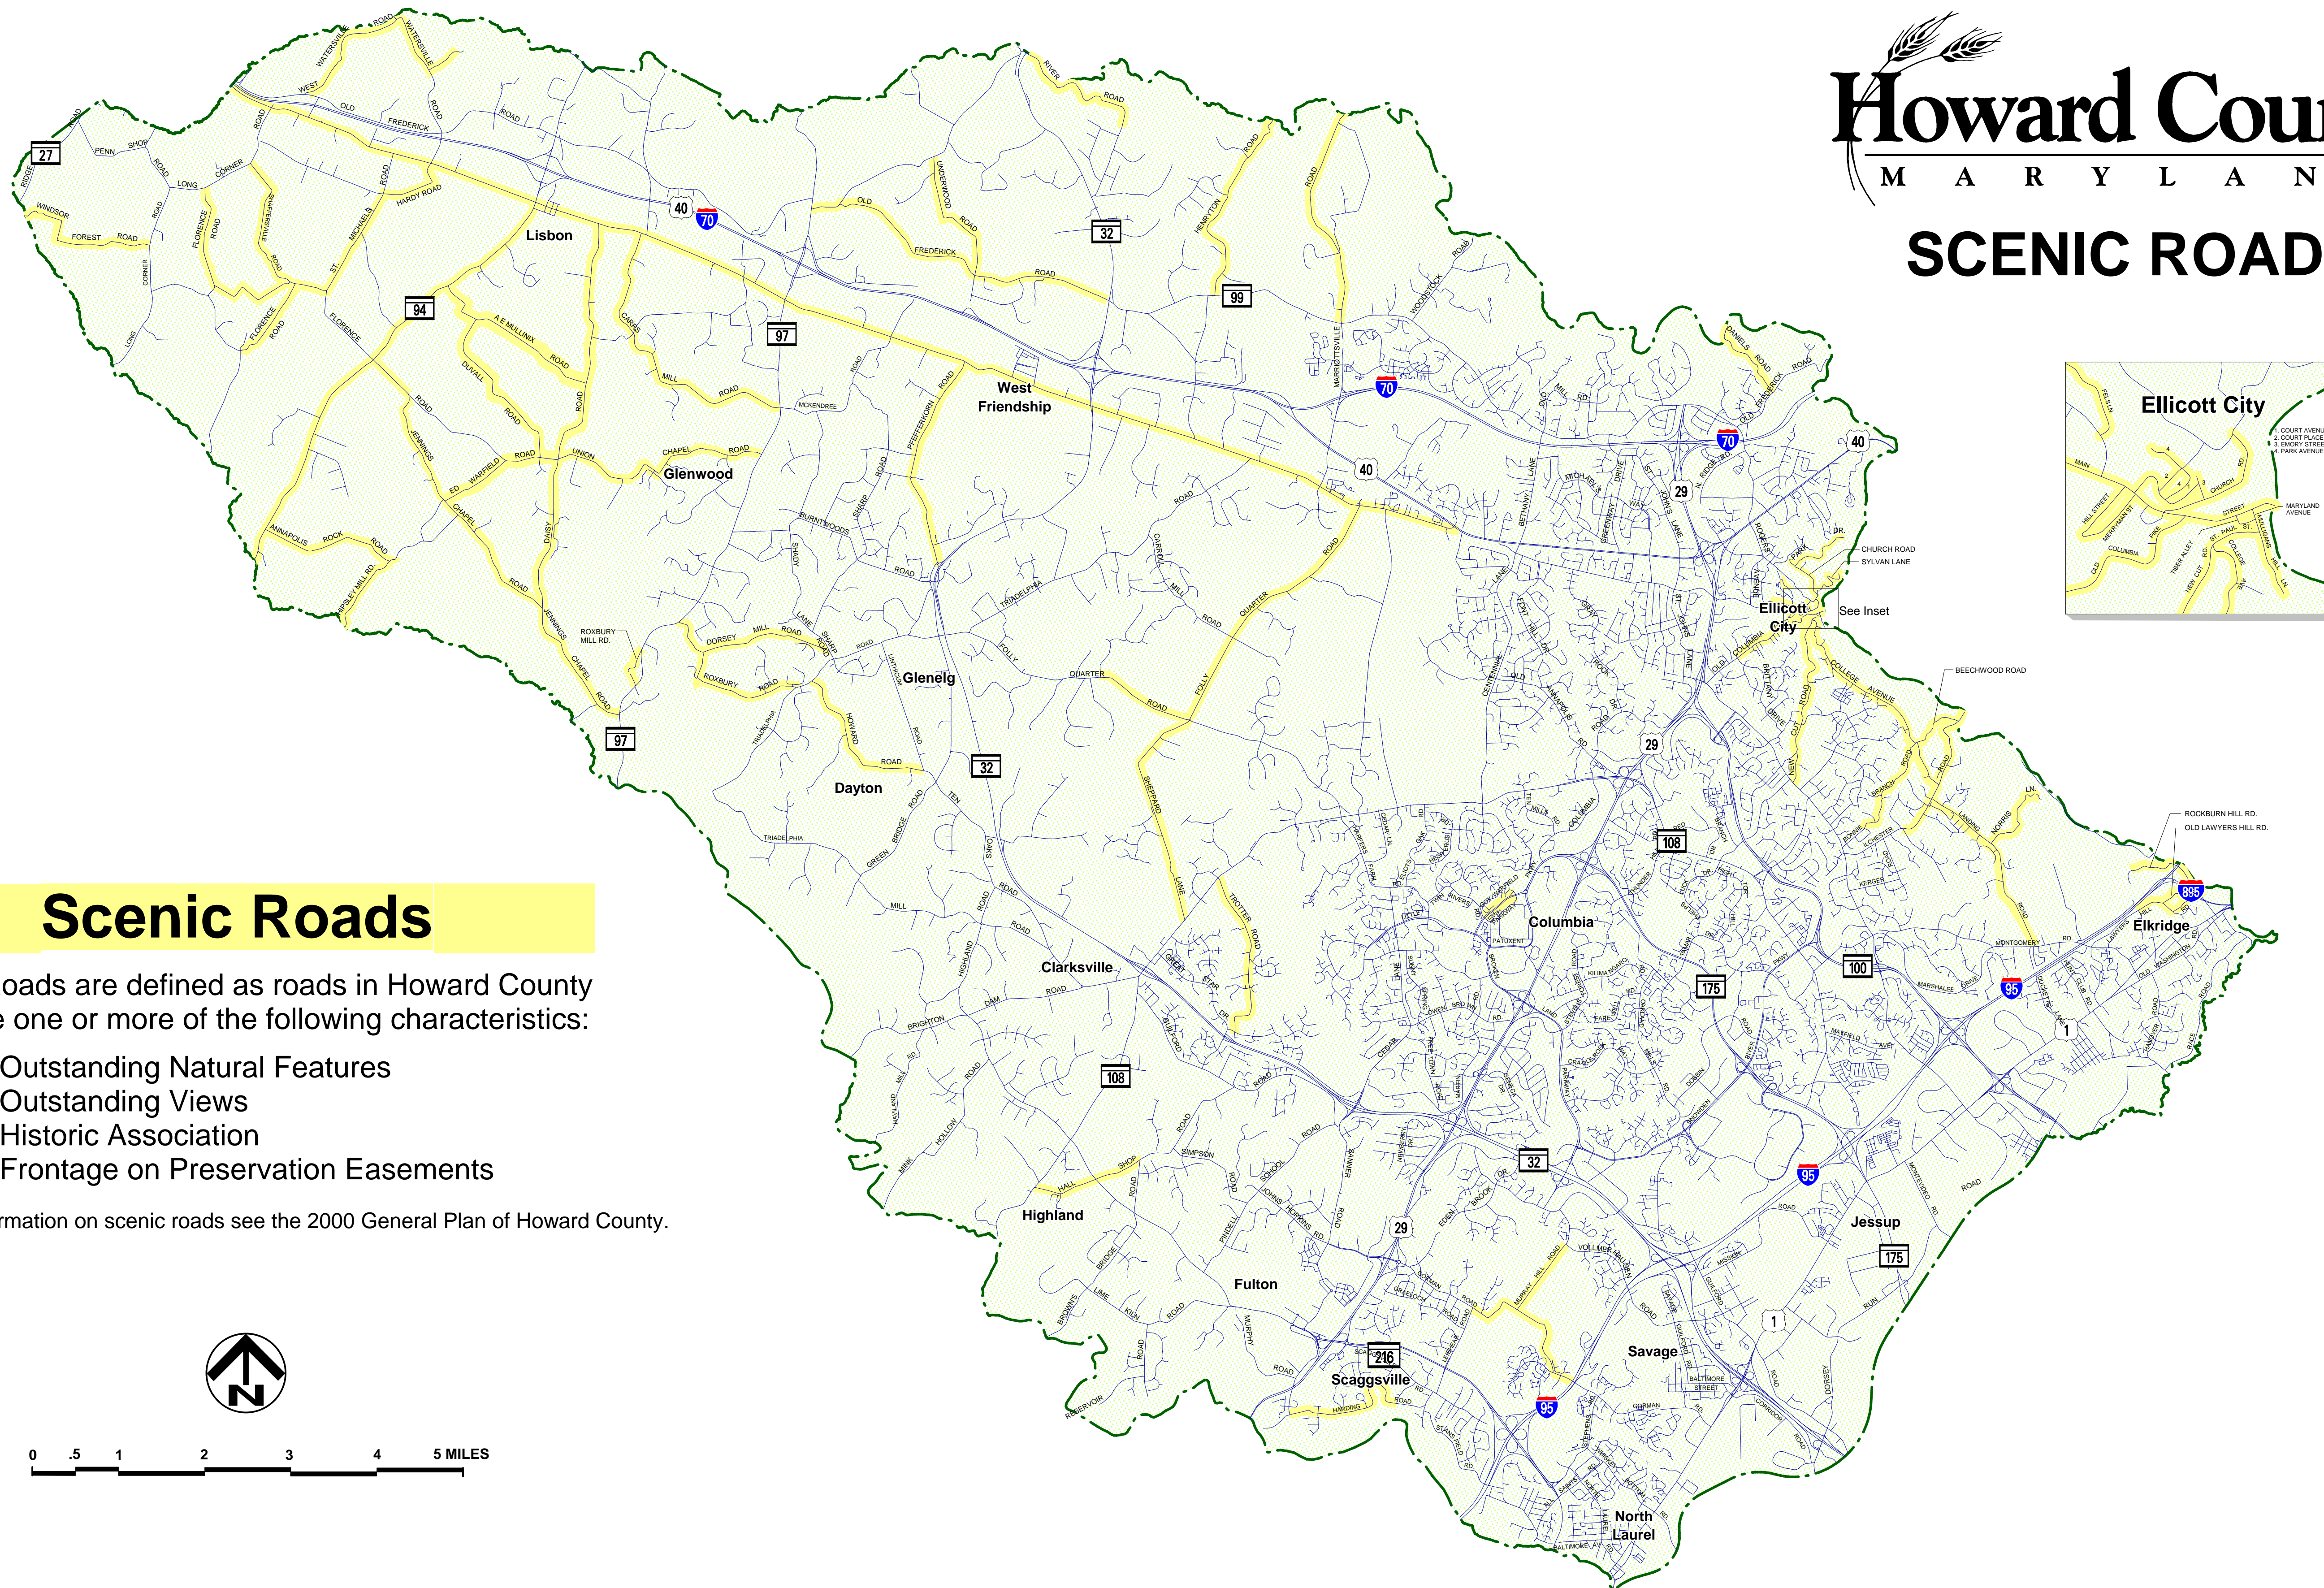

# Howard County

M A R Y L A N D

## SCENIC ROADS

### Scenic Roads

Scenic Roads are defined as roads in Howard County that have one or more of the following characteristics:

- Outstanding Natural Features
- Outstanding Views
- Historic Association
- Frontage on Preservation Easements

For more information on scenic roads see the 2000 General Plan of Howard County.

0 .5 1 2 3 4 5 MILES