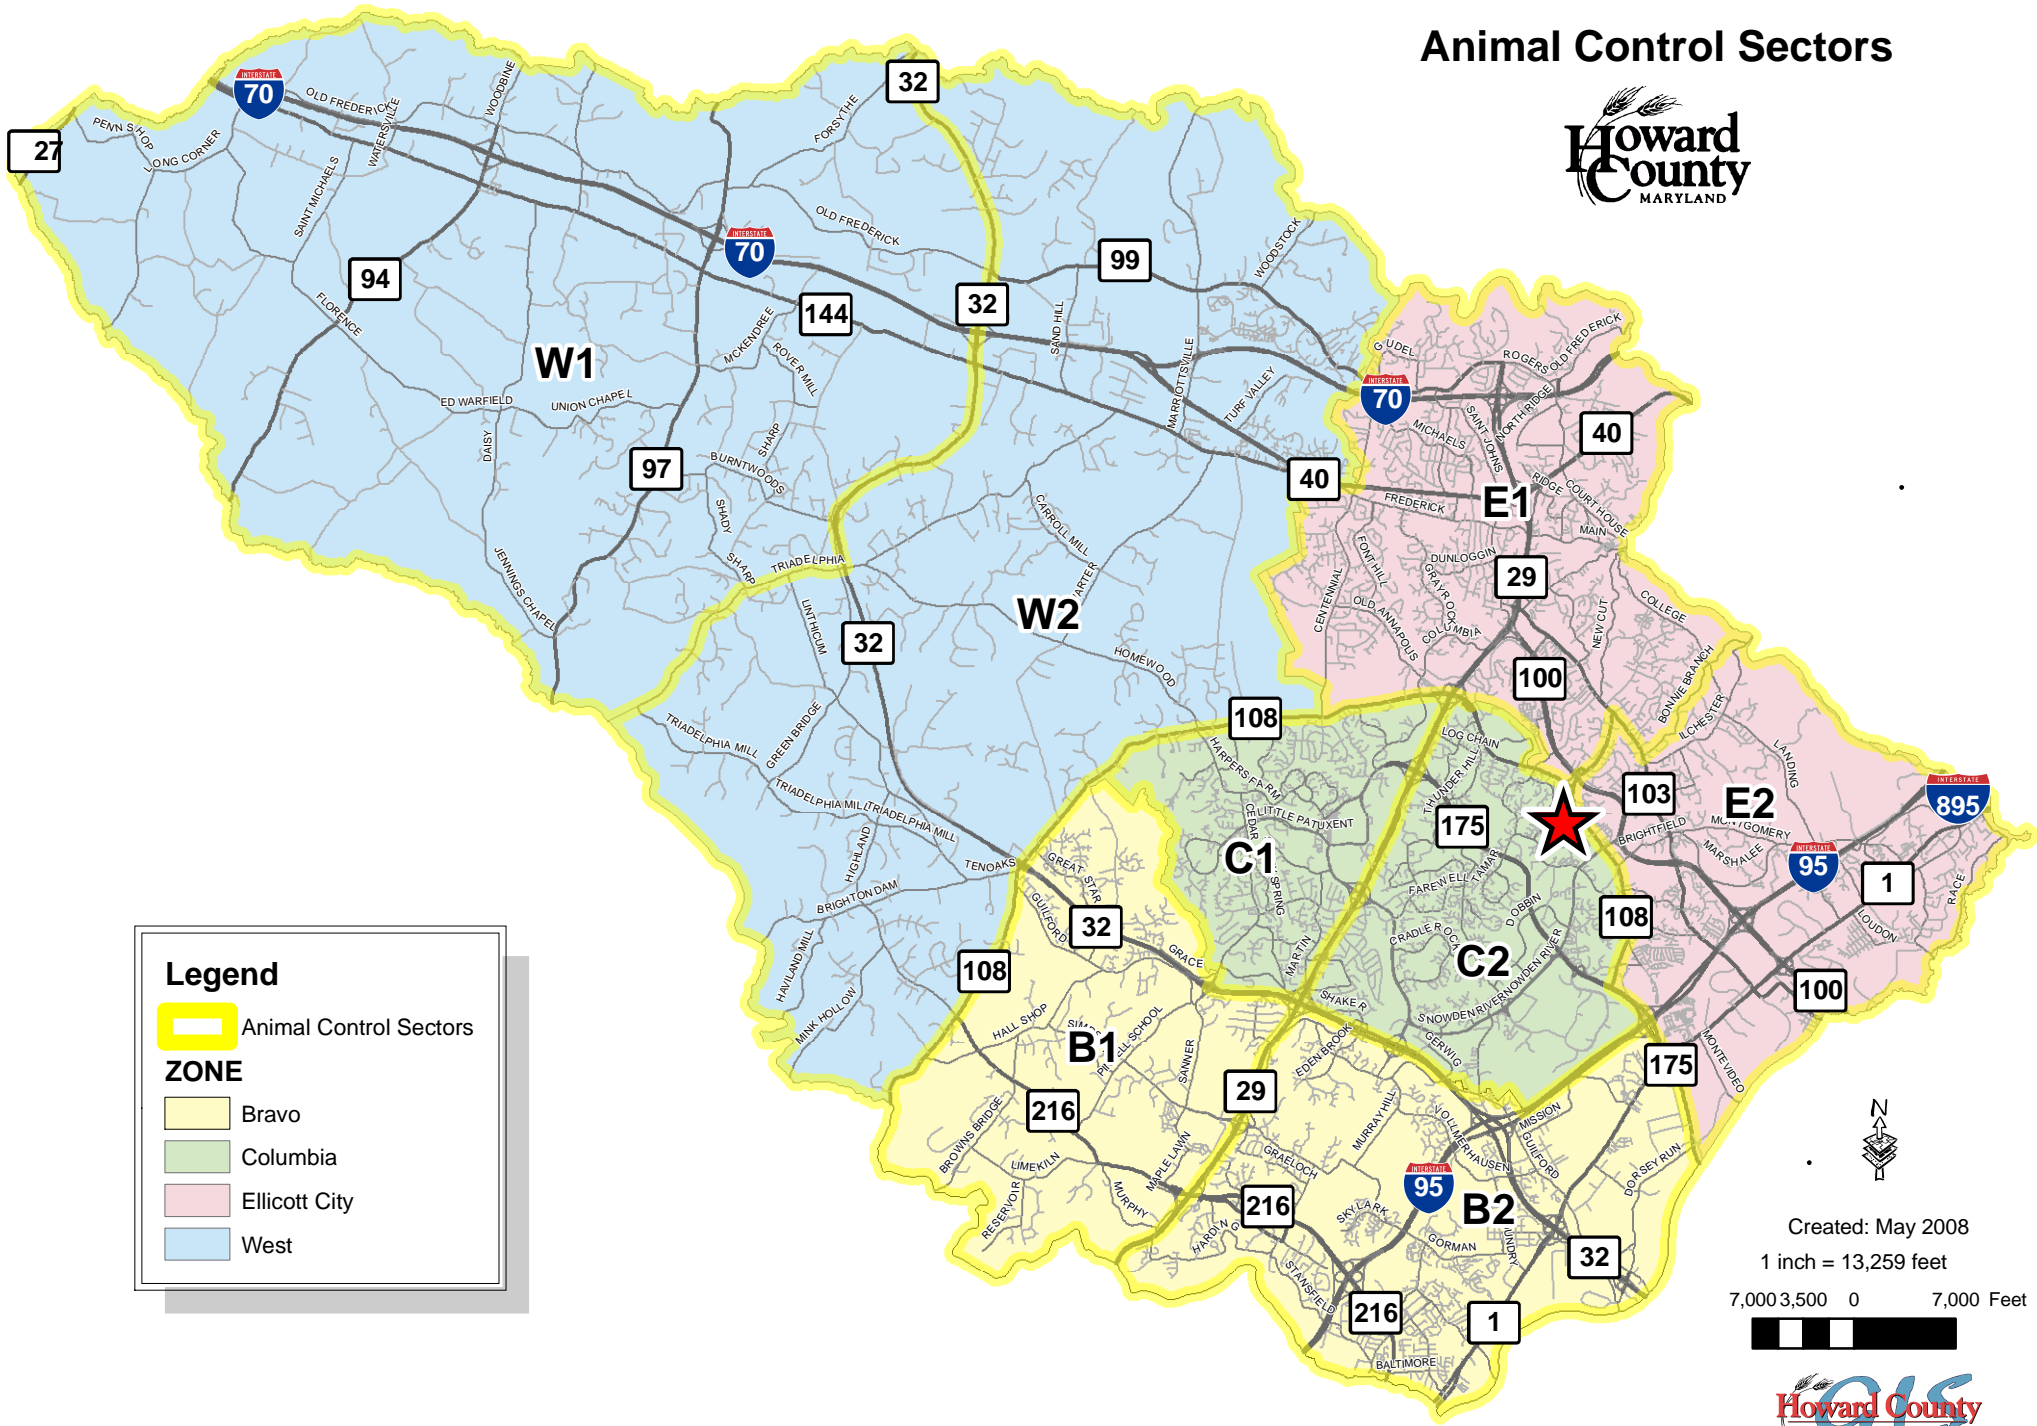

# Animal Control Sectors

**Legend**

Animal Control Sectors

**ZONE**

- Bravo
- Columbia
- Ellicott City
- West

N  
↑  
↓

Created: May 2008

1 inch = 13,259 feet

7,000 3,500 0 7,000 Feet