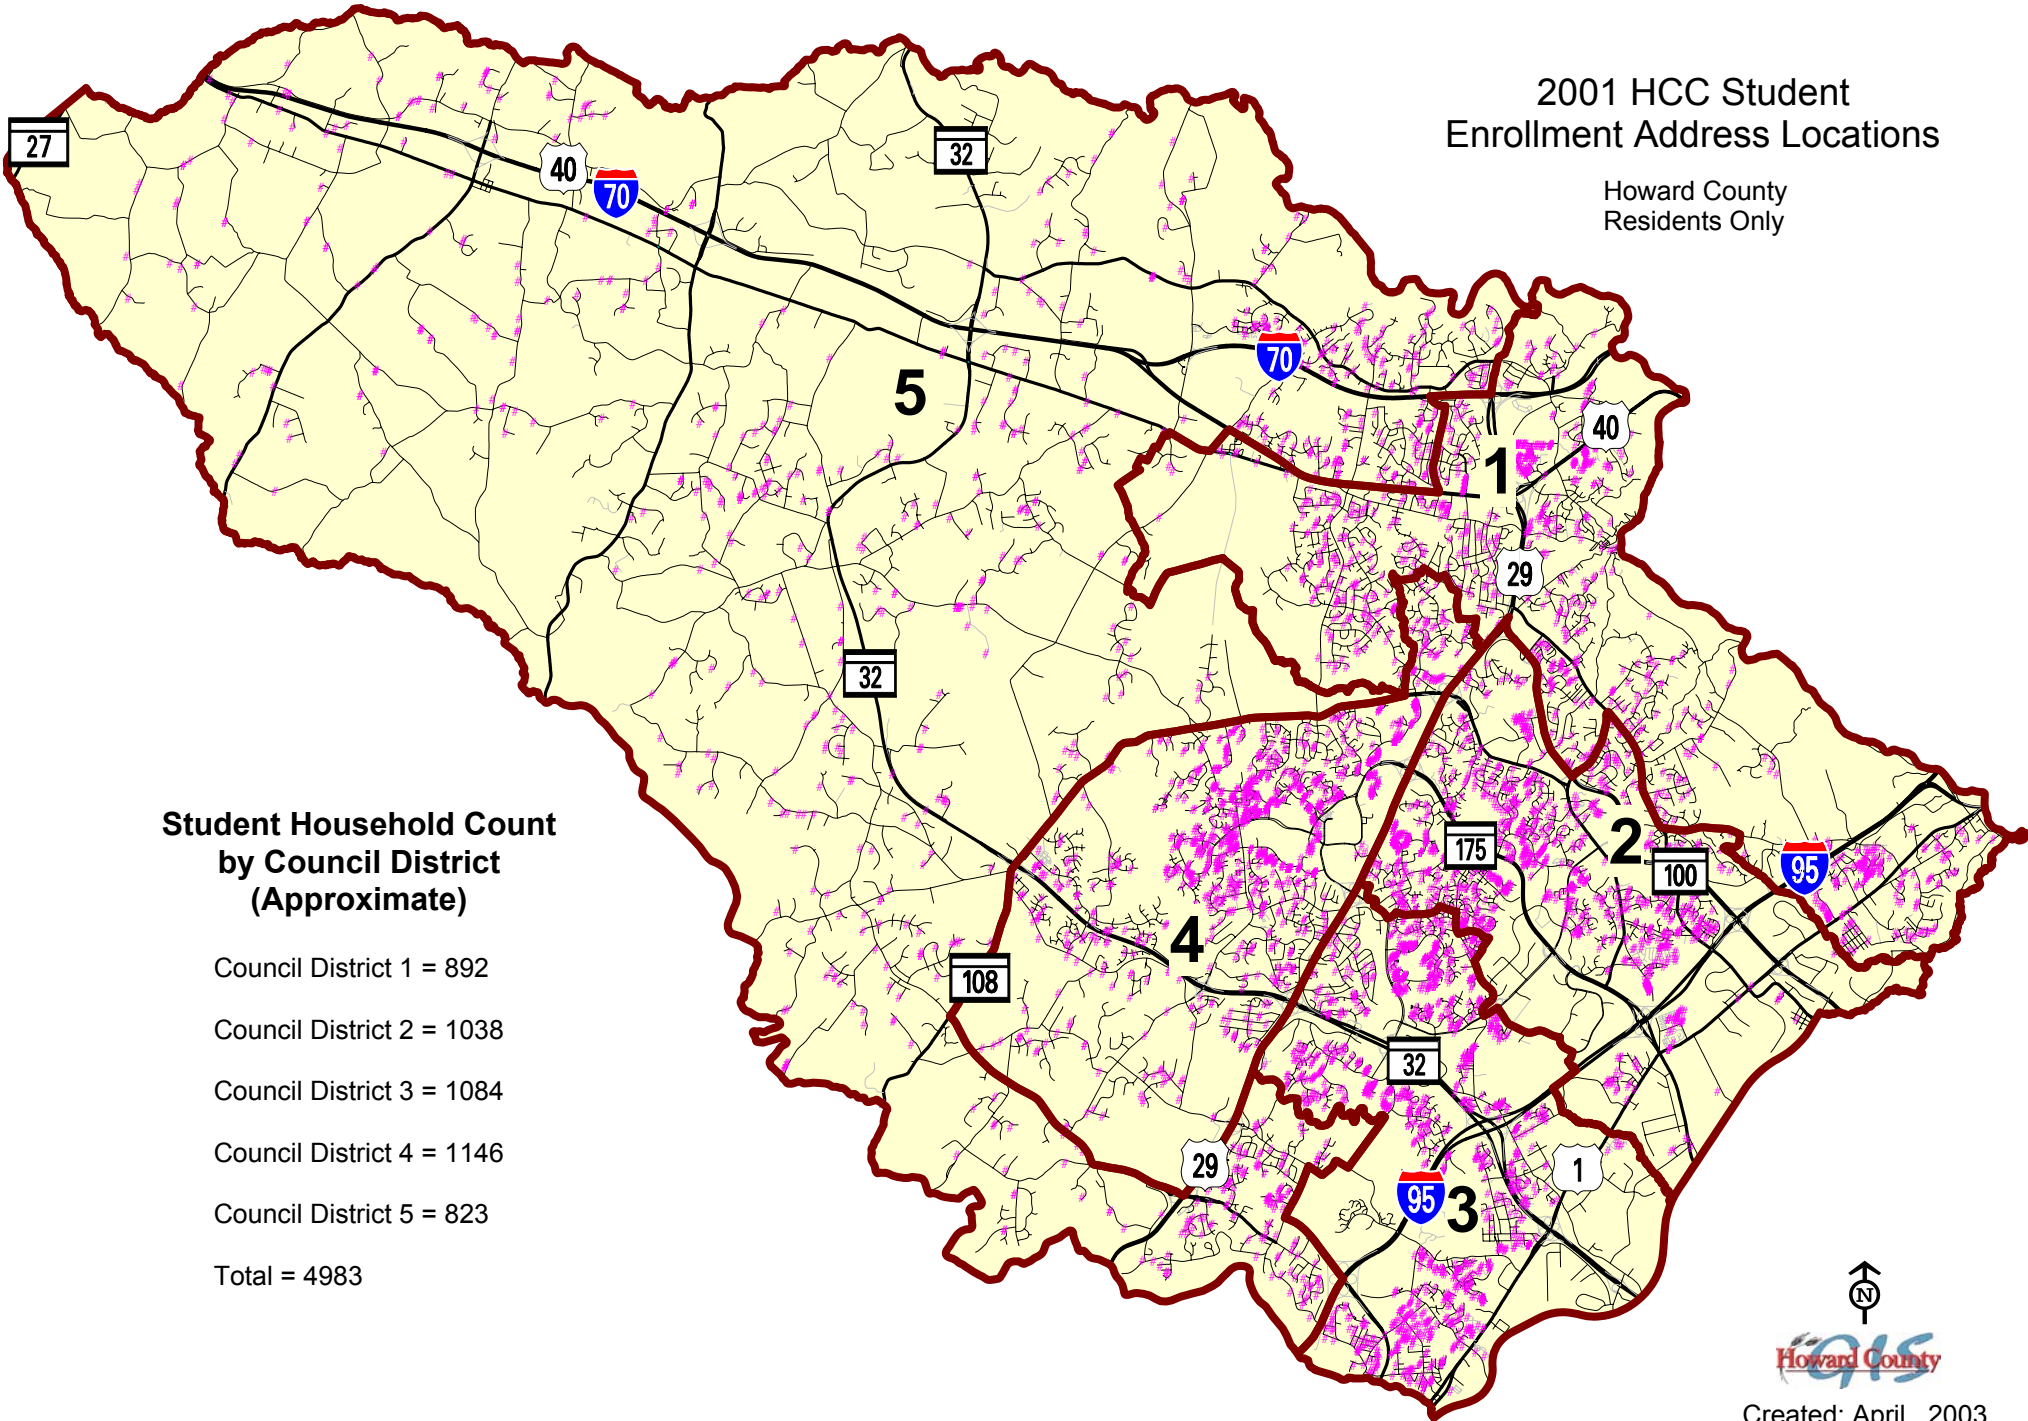

2001 HCC Student Enrollment Address Locations

Howard County
Residents Only

Student Household Count by Council District (Approximate)

Council District 1 = 892

Council District 2 = 1038

Council District 3 = 1084

Council District 4 = 1146

Council District 5 = 823

Total = 4983

Created: April, 2003