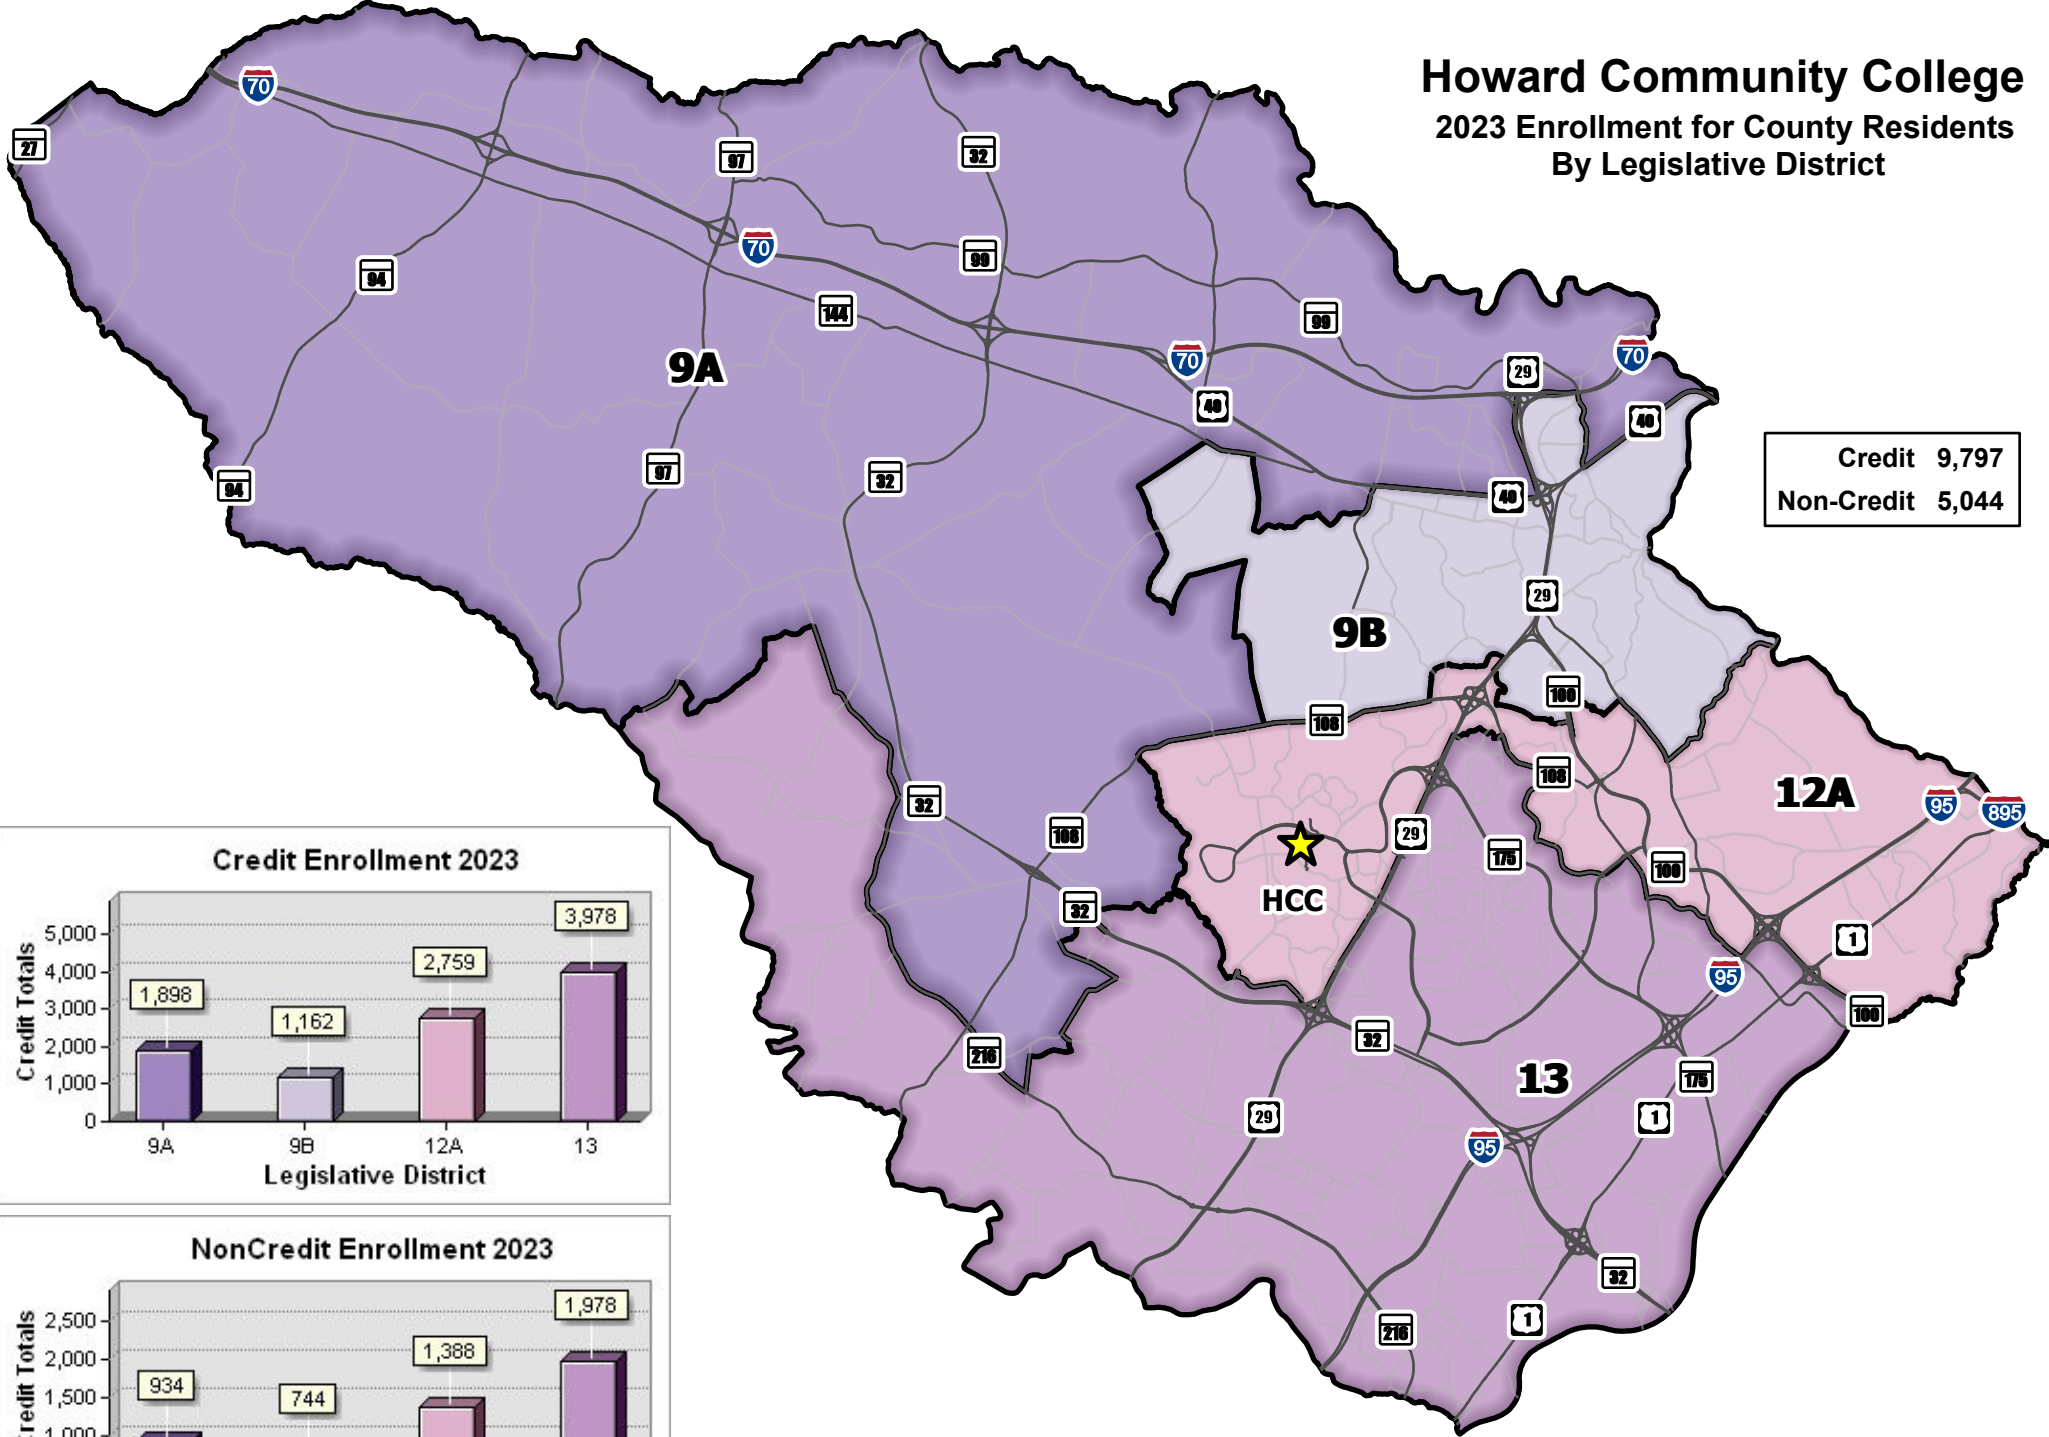

Howard Community College

2023 Enrollment for County Residents By Legislative District

Credit 9,797
Non-Credit 5,044