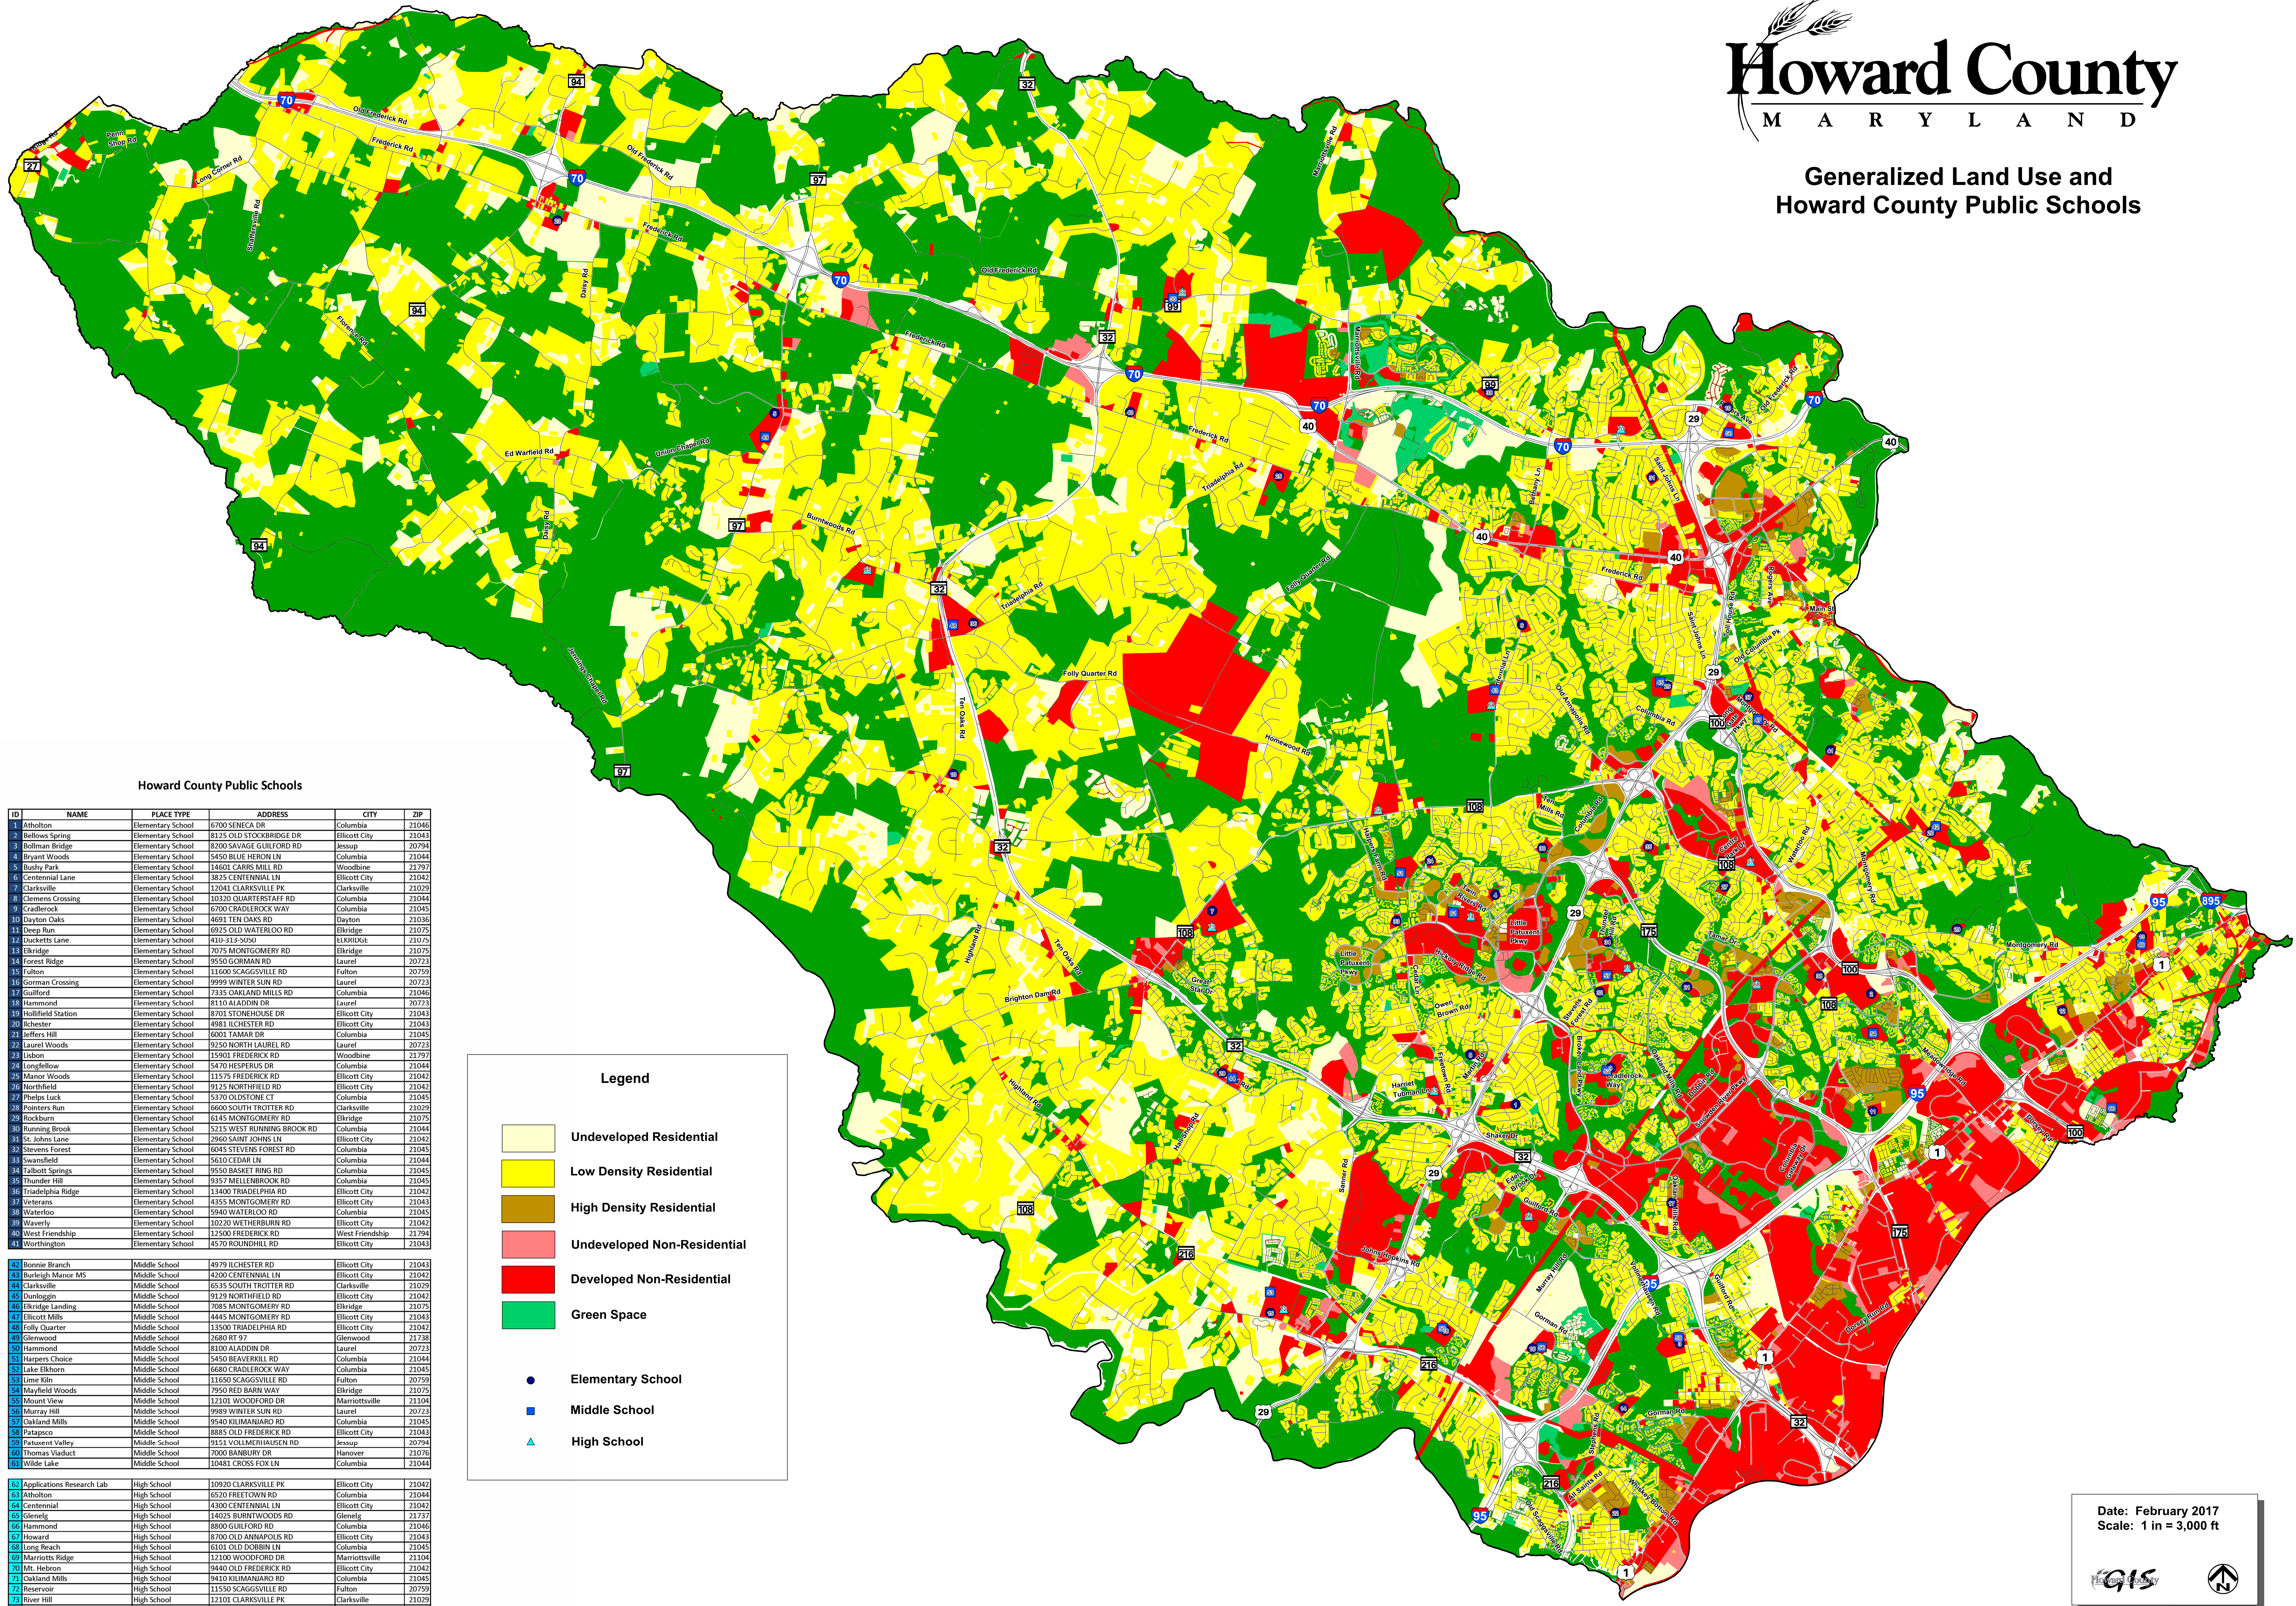

Generalized Land Use and Howard County Public Schools

Howard County Public Schools

Legend

- Undeveloped Residential
- Low Density Residential
- High Density Residential
- Undeveloped Non-Residential
- Developed Non-Residential
- Green Space
- Elementary School
- Middle School
- High School

Date: February 2017
Scale: 1 in = 3,000 ft